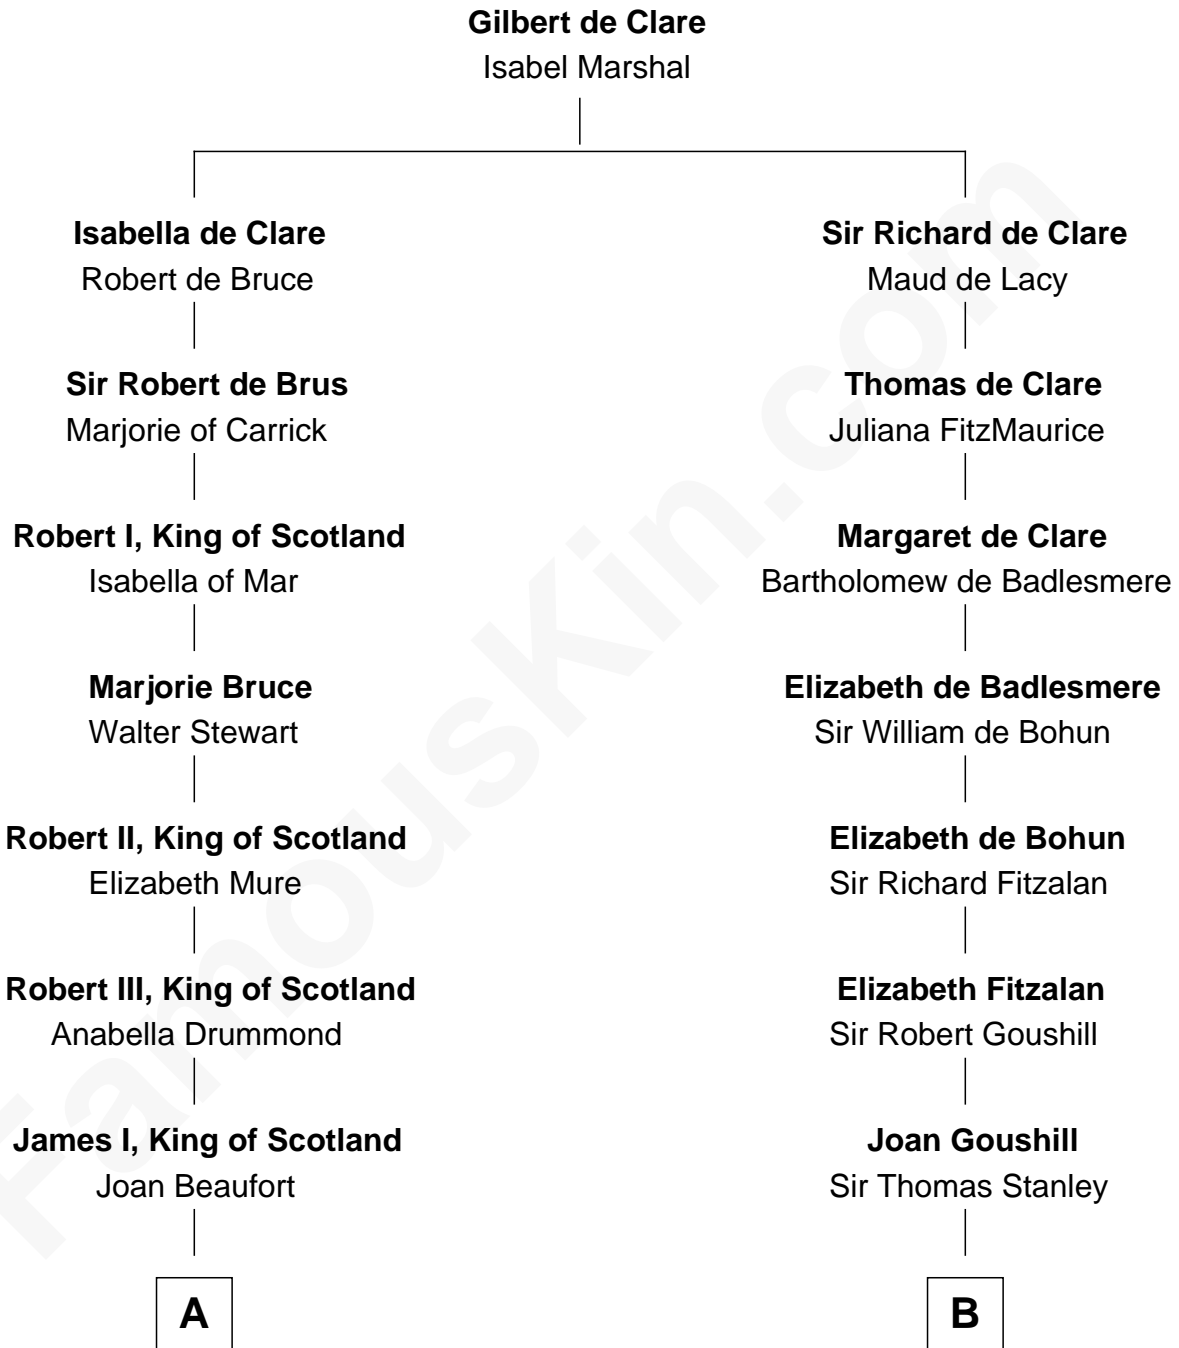

# FamousKin.com Relationship Chart of

**Alexander Hamilton**

*1st U.S. Secretary of the Treasury*

**19th cousin 2 times removed of**

**Juliette Gordon Low**

*Founder of the Girl Scouts*

**C**

**Alexander Hamilton**

Elizabeth Pollock

**James A. Hamilton**

Rachel Fawcett

**Alexander Hamilton**

*1st U.S. Secretary of the Treasury*

**D**

**Alexander Wolcott**

Frances Burbank