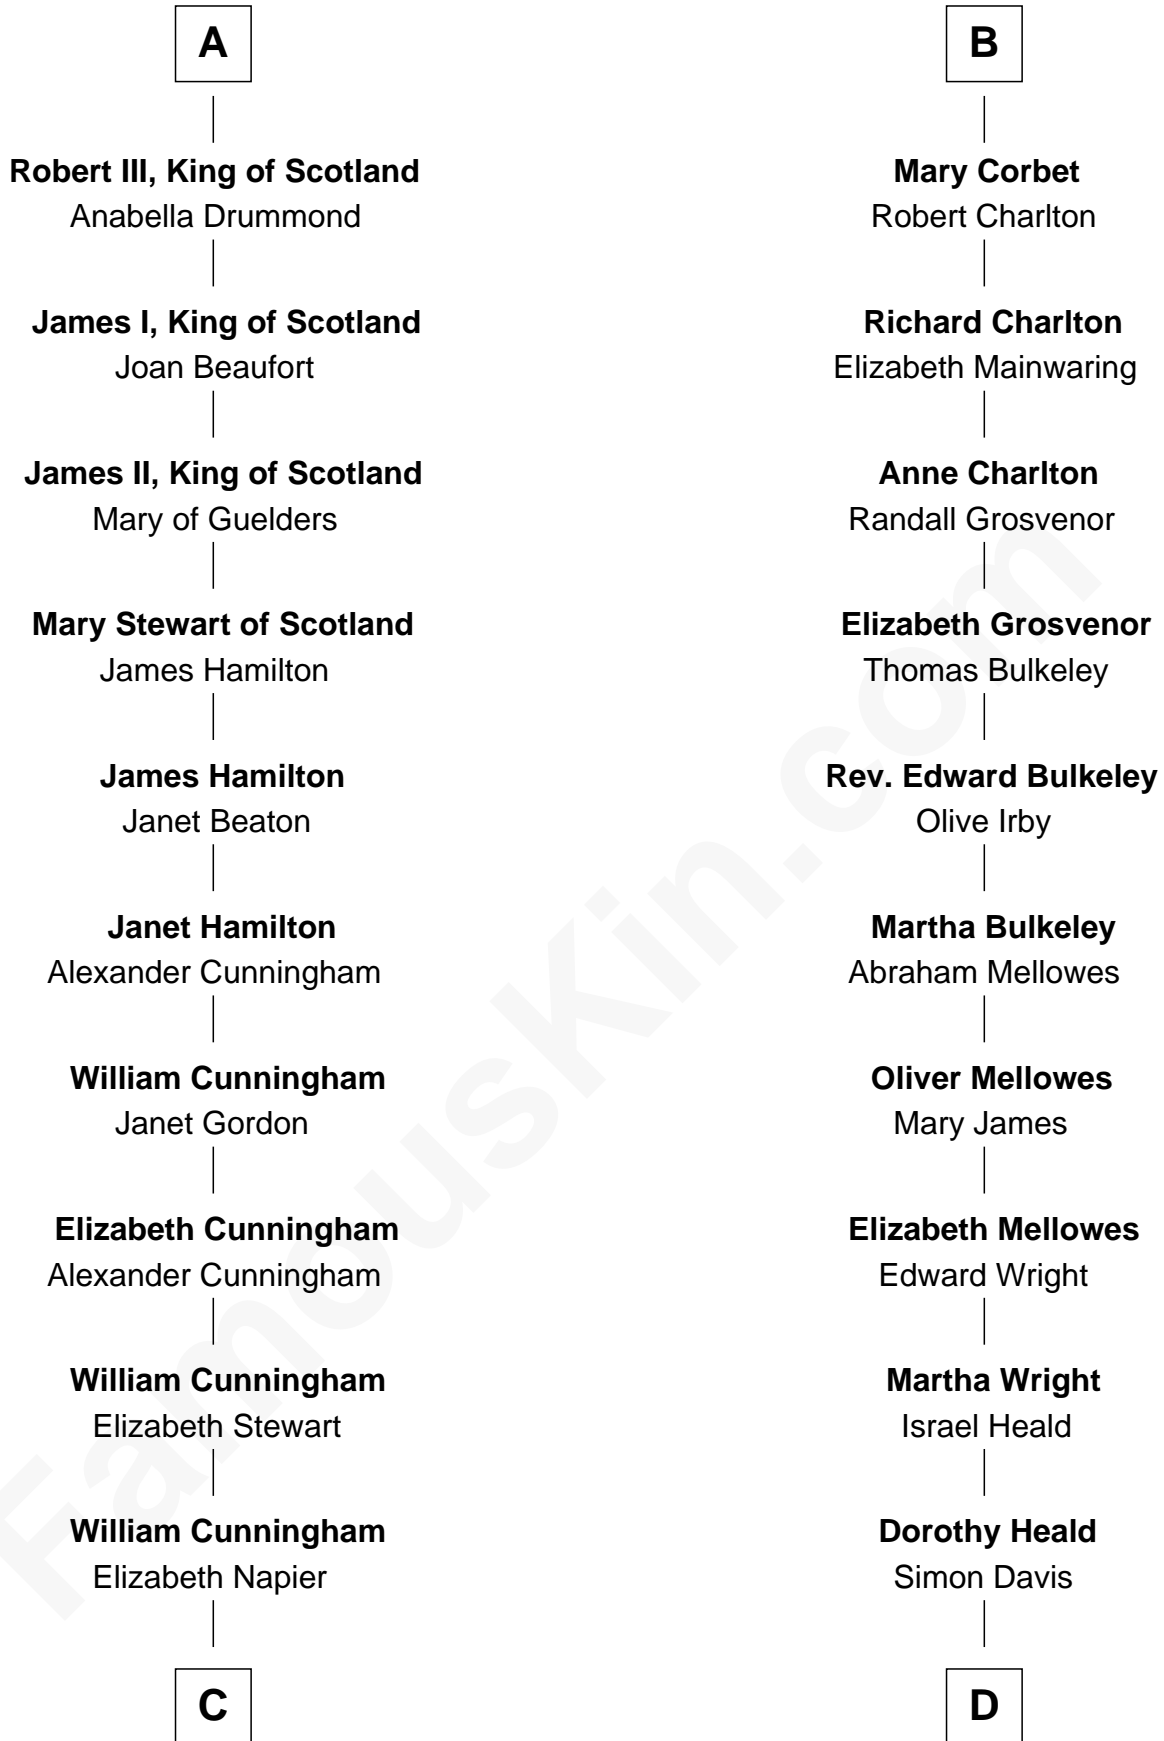

# FamousKin.com Relationship Chart of

**Alexander Hamilton**

*1st U.S. Secretary of the Treasury*

**21st cousin of**

**John Davis Long**

*32nd Governor of Massachusetts*

**C**

**Alexander Cunningham**

Janet Cunningham

**Rebecca Cunningham**

John Hamilton

**Alexander Hamilton**

Elizabeth Pollock

**James A. Hamilton**

Rachel Fawcett

**Alexander Hamilton**

*1st U.S. Secretary of the Treasury*

**D**

**Simon Davis**

Hannah Gates

**David Davis**

Abigail Brown

**Simon Davis**

Persis Temple