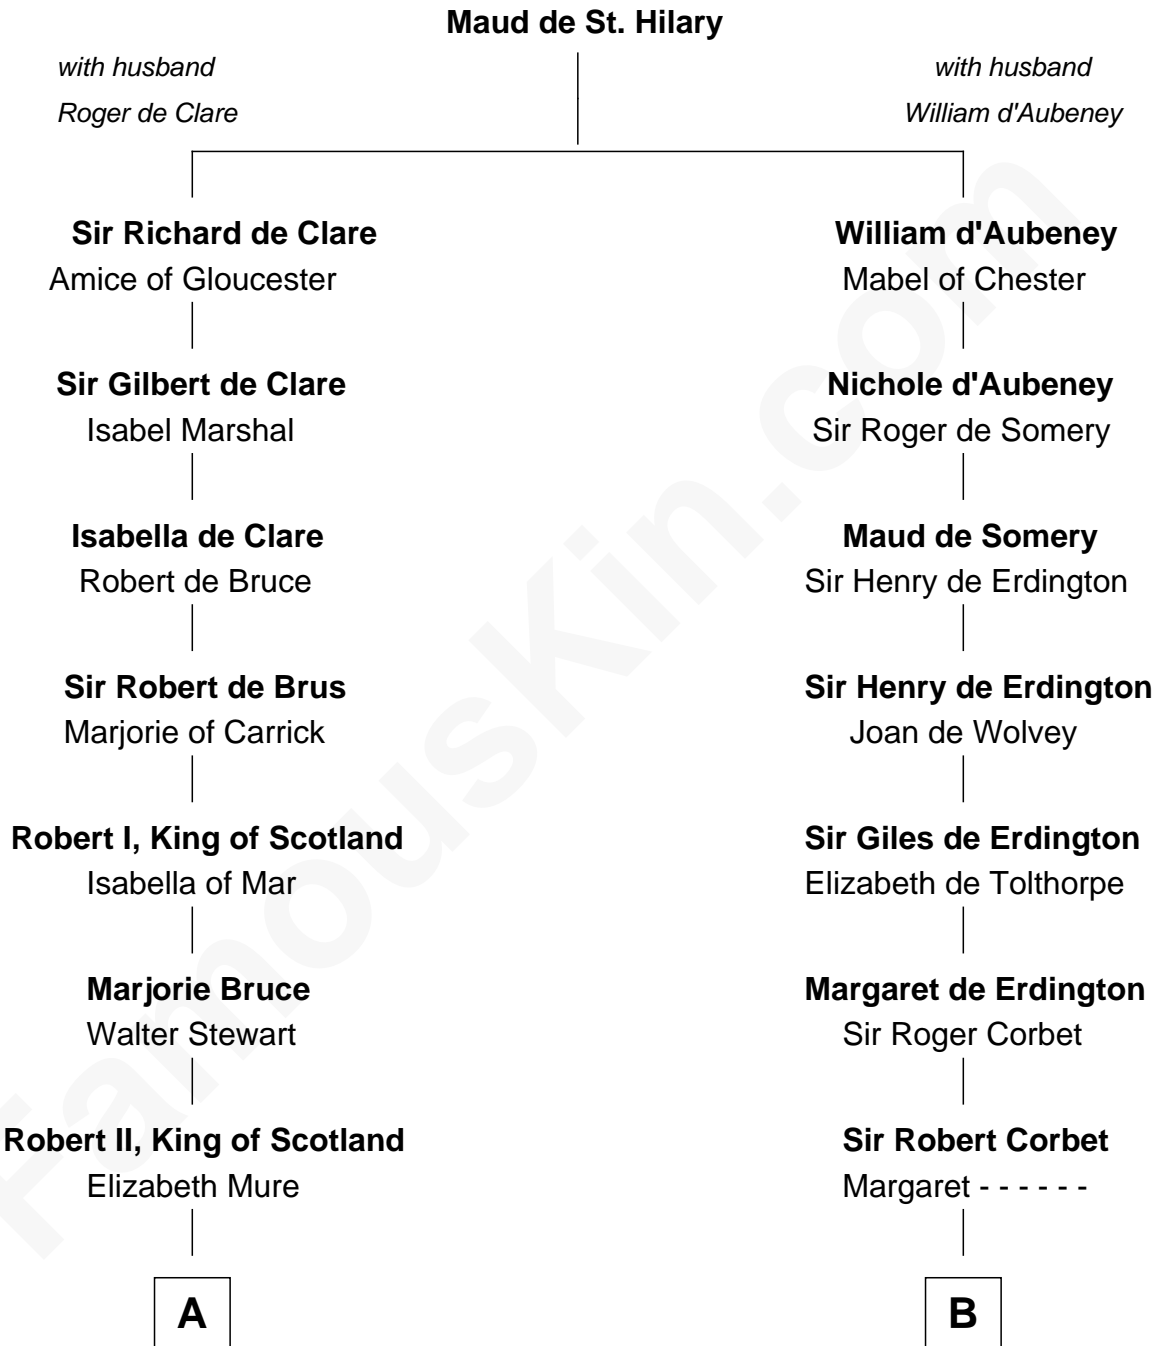

# FamousKin.com Relationship Chart of

**Alexander Hamilton**

*1st U.S. Secretary of the Treasury*

**21st cousin of**

**John Davis Long**

*32nd Governor of Massachusetts*

**C**

**Alexander Cunningham**

Janet Cunningham

**Rebecca Cunningham**

John Hamilton

**Alexander Hamilton**

Elizabeth Pollock

**James A. Hamilton**

Rachel Fawcett

**Alexander Hamilton**

*1st U.S. Secretary of the Treasury*

**D**

**Simon Davis**

Hannah Gates

**David Davis**

Abigail Brown

**Simon Davis**

Persis Temple