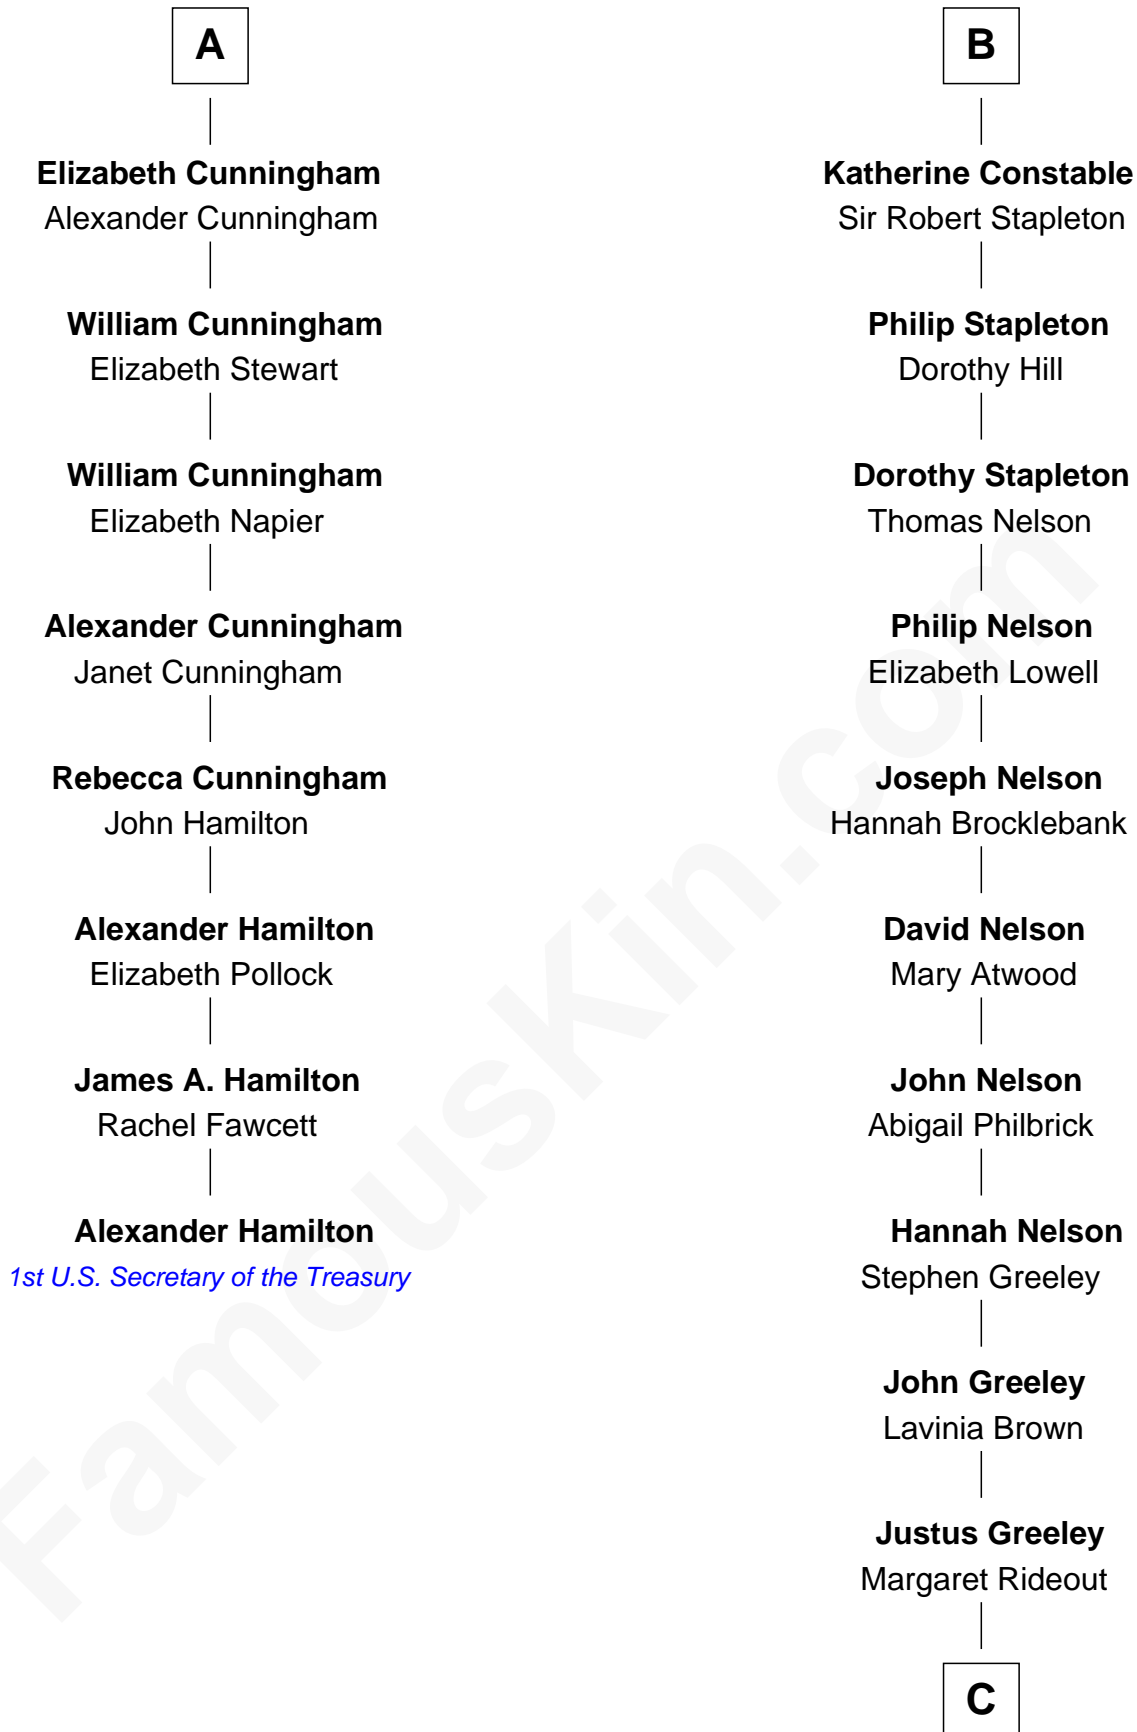

FamousKin.com Relationship Chart of

Alexander Hamilton

1st U.S. Secretary of the Treasury

14th cousin 6 times removed of

Margot Kidder

TV and Movie Actress

Sir Thomas de Holand

Alice Fitzalan

C

—
Margaret Q. Greeley

Dr. David Powell

—
Margaret Powell

Sidney Jesse Kidder

—
Kendall Kidder

Jocelyn Mary Wilson

—
Margot Kidder