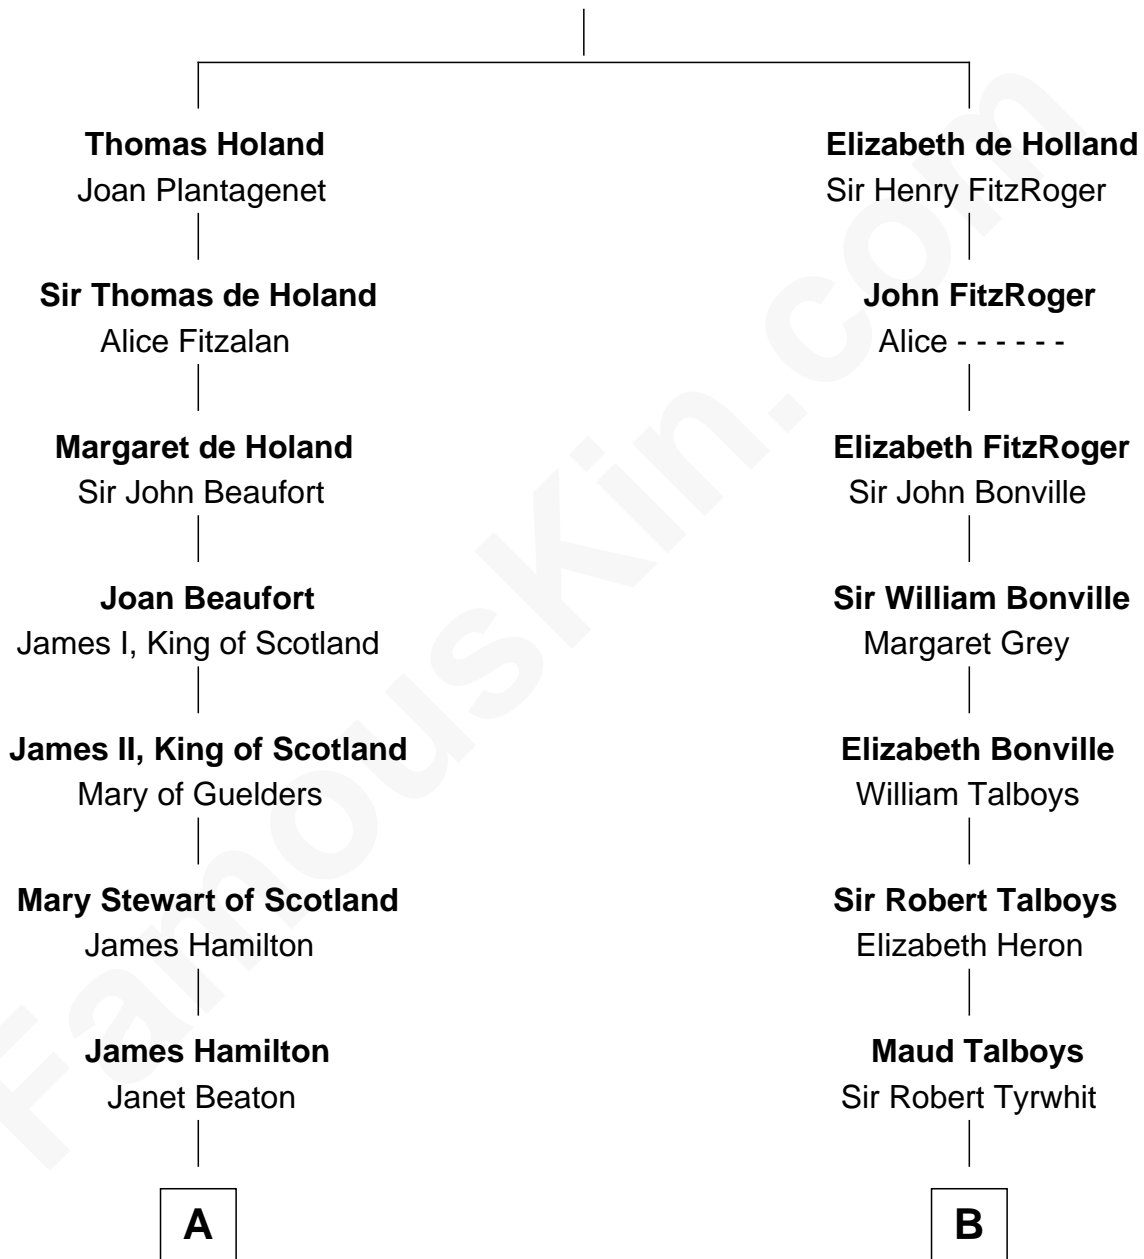

FamousKin.com Relationship Chart of

Alexander Hamilton

1st U.S. Secretary of the Treasury

16th cousin 3 times removed of

Katharine Hepburn

Movie Actress

Sir Robert de Holland

Maude la Zouche

C

Caroline Garlinghouse
Alfred Augustus Houghton

Katharine Martha Houghton
Thomas Norval Hepburn

Katharine Hepburn
Movie Actress

FamousKin.com