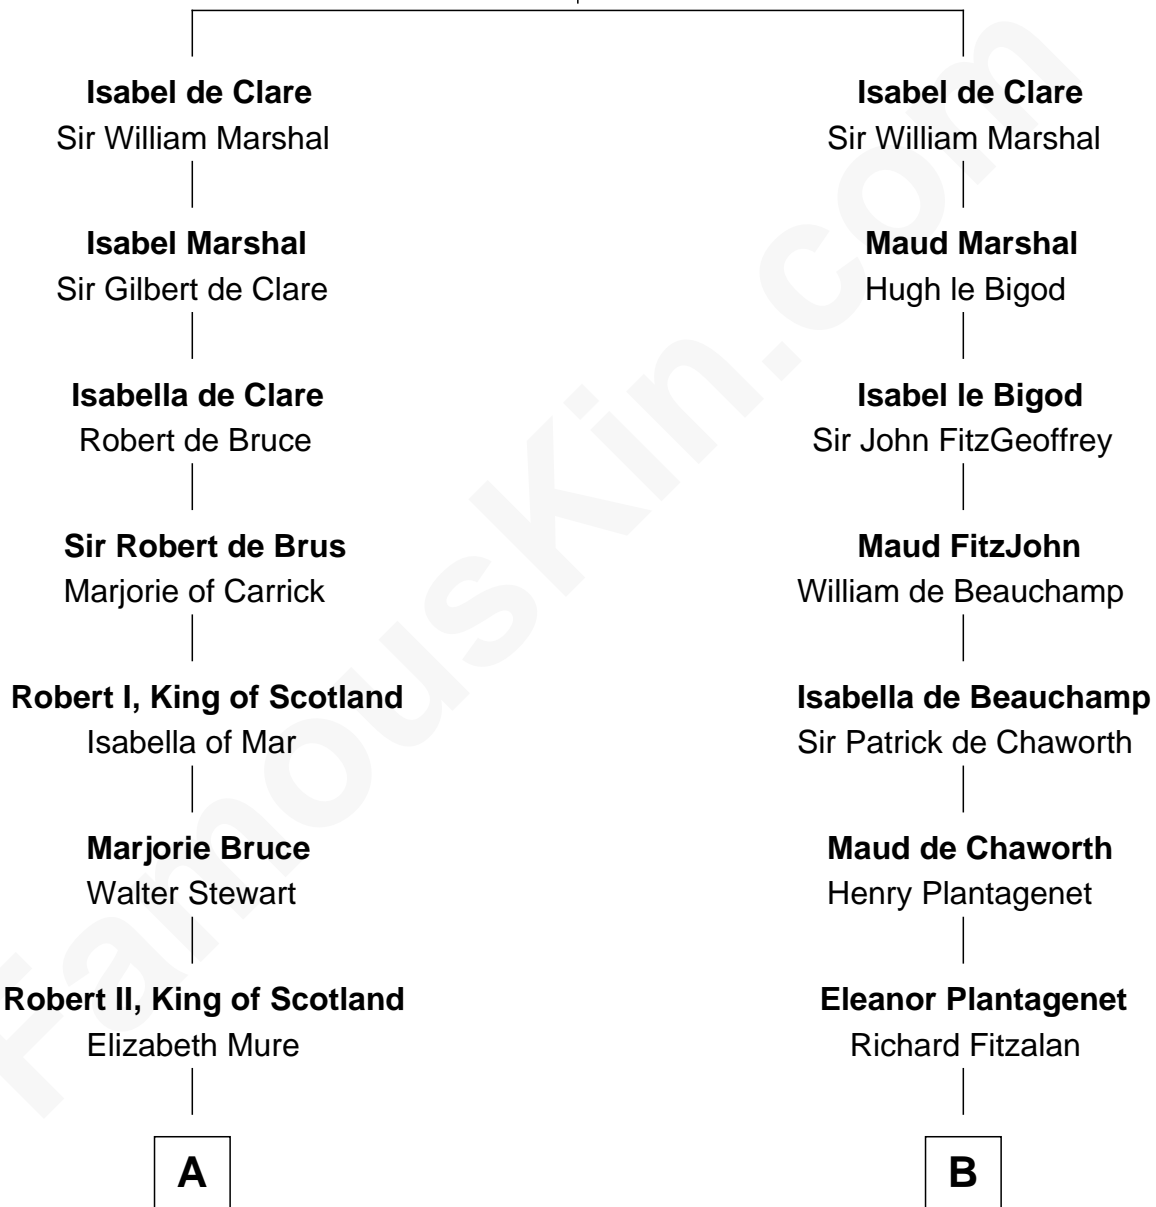

FamousKin.com Relationship Chart of

Alexander Hamilton

1st U.S. Secretary of the Treasury

21st cousin of

Samuel Cony

31st Governor of Maine

Richard de Clare
Aoife MacMurrough

C

Alexander Cunningham

Janet Cunningham

Rebecca Cunningham

John Hamilton

Alexander Hamilton

Elizabeth Pollock

James A. Hamilton

Rachel Fawcett

Alexander Hamilton

1st U.S. Secretary of the Treasury

D

Abigail Skinner

Nathaniel Coney

Samuel Coney

Rebecca Guild

Samuel Coney