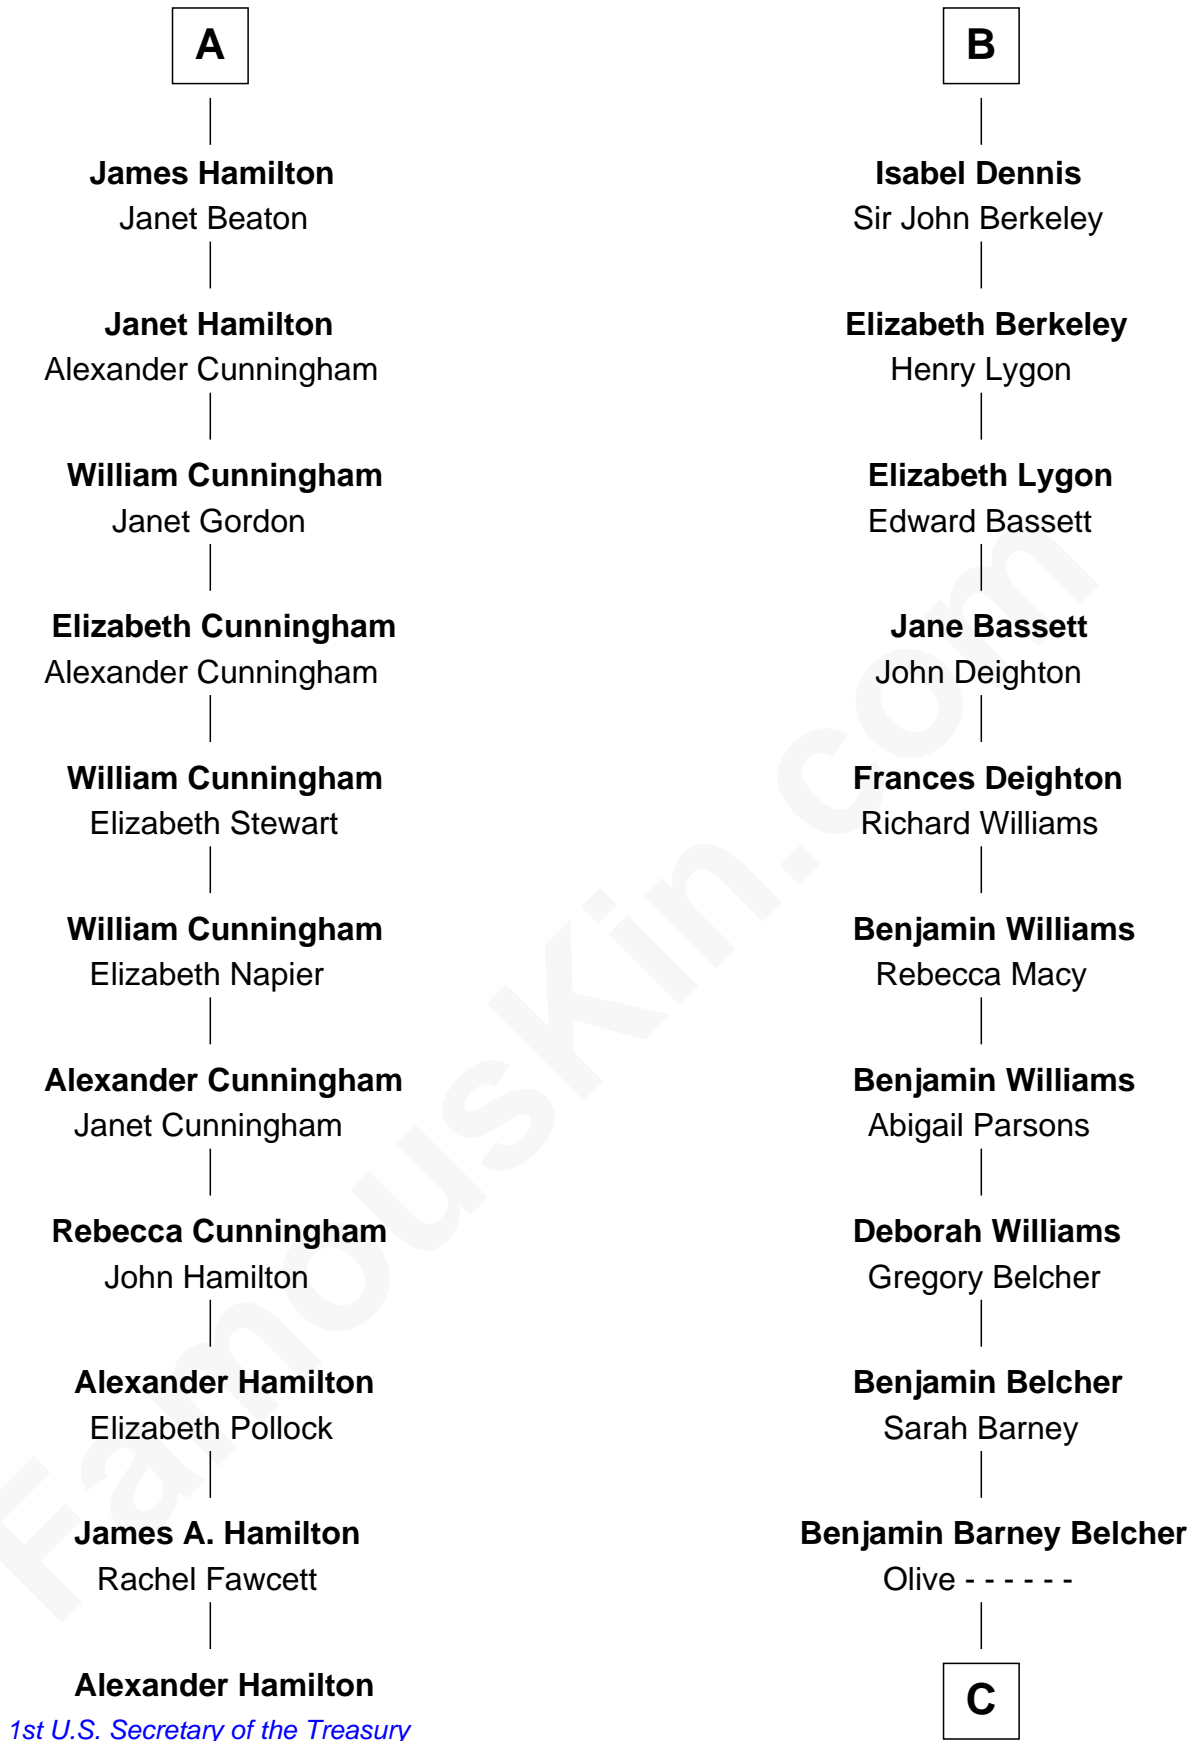

FamousKin.com

Relationship Chart of

Alexander Hamilton

1st U.S. Secretary of the Treasury

17th cousin 2 times removed of

General Douglas MacArthur

U.S. Army - World War II

C

Aurelia Belcher
Arthur MacArthur

Gen. Arthur MacArthur
Mary Pinckney Hardy

General Douglas MacArthur
U.S. Army - World War II

FamousKin.com