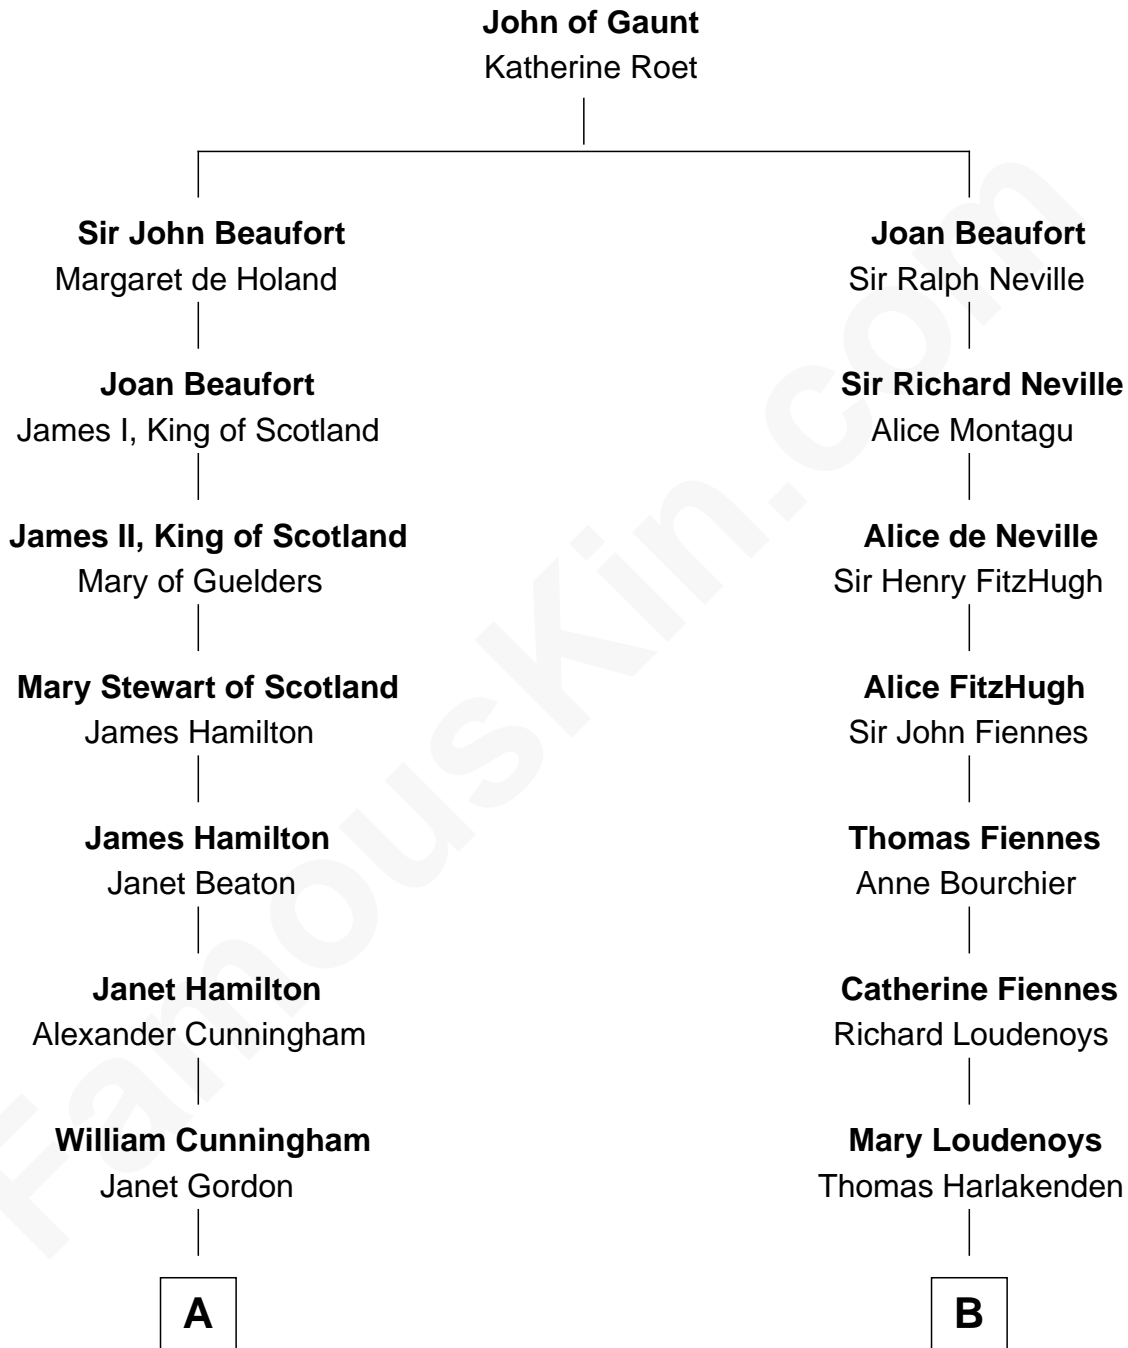

# FamousKin.com Relationship Chart of

**Alexander Hamilton**

*1st U.S. Secretary of the Treasury*

**14th cousin 4 times removed of**

**Frank Lloyd Wright**

*American Architect*

C

William Carey Wright

Anna Lloyd Jones

Frank Lloyd Wright

*American Architect*

FamousKin.com