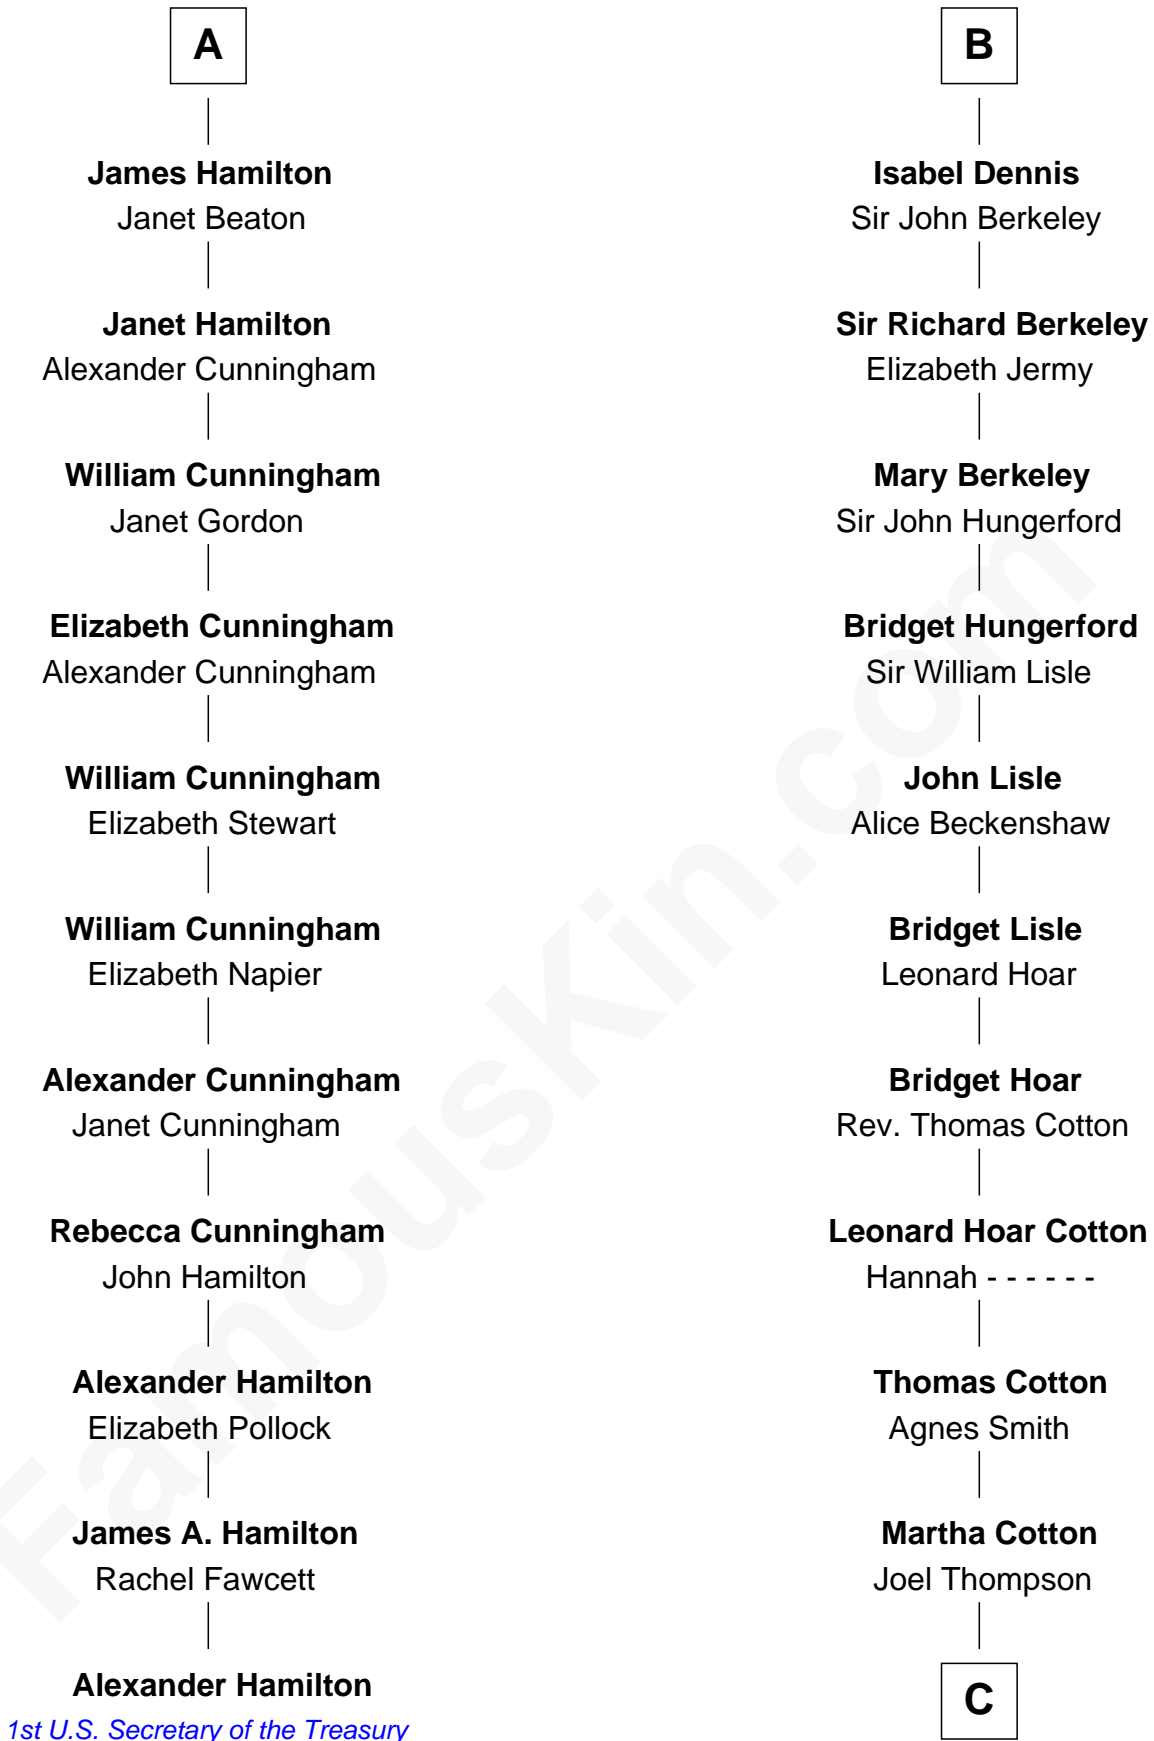

# FamousKin.com Relationship Chart of

**Alexander Hamilton**

1st U.S. Secretary of the Treasury

17th cousin 3 times removed of

**Clare Eames**

Silent Movie Actress

**C**

—  
**Martha Cotton Thompson**

Nathaniel Eames

—  
**Ithamer Bellows Eames**

Emma Hayden

—  
**Harold Hayden Eames**

Clare Hamilton

—  
**Clare Eames**

*Silent Movie Actress*

FamousKin.com