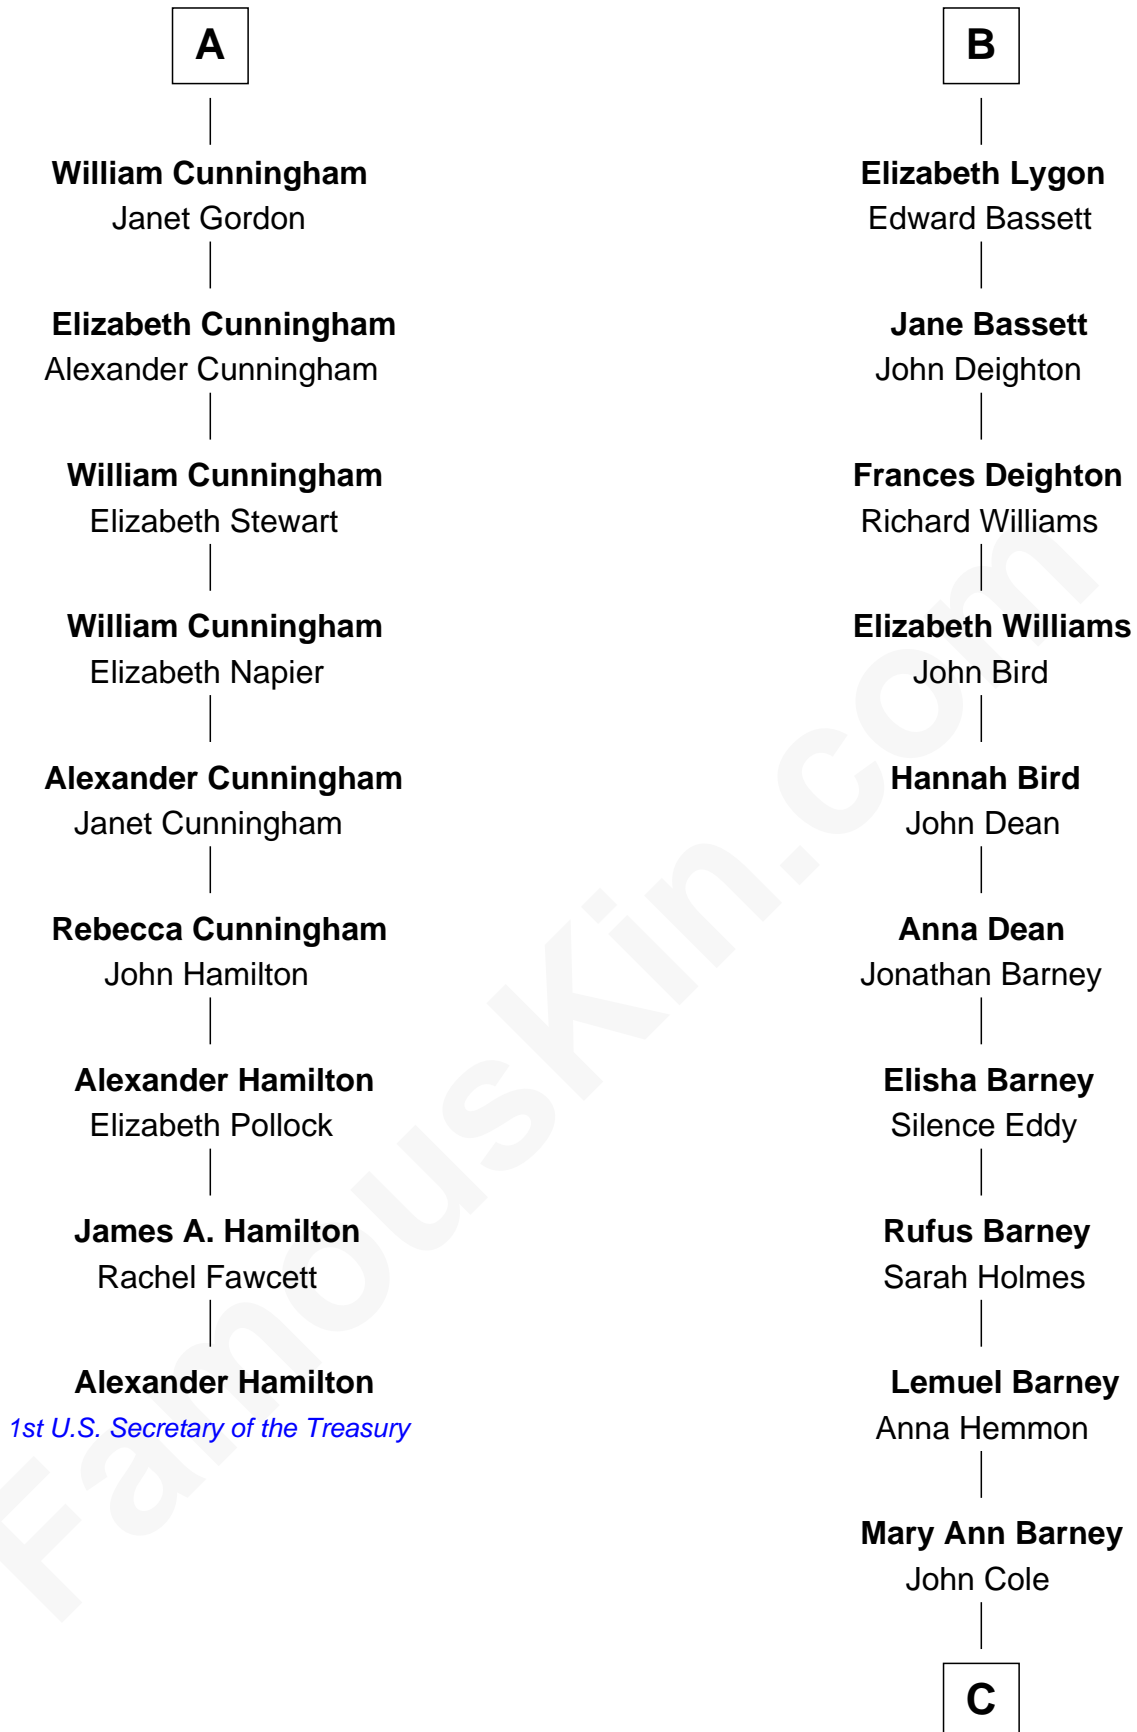

# FamousKin.com Relationship Chart of

**Alexander Hamilton**

*1st U.S. Secretary of the Treasury*

15th cousin 6 times removed of

**Michael Lookinland**

*TV Actor*

**C**

**Rufus Lemuel Cole**

Matilda M. Hall

**Nellie M. Cole**

John Andrew Lookinland

**Orrin Paul Lookinland**

Madeline Tait

**Paul Russell Lookinland**

Karen Ruth McKinney

**Michael Lookinland**

*TV Actor*