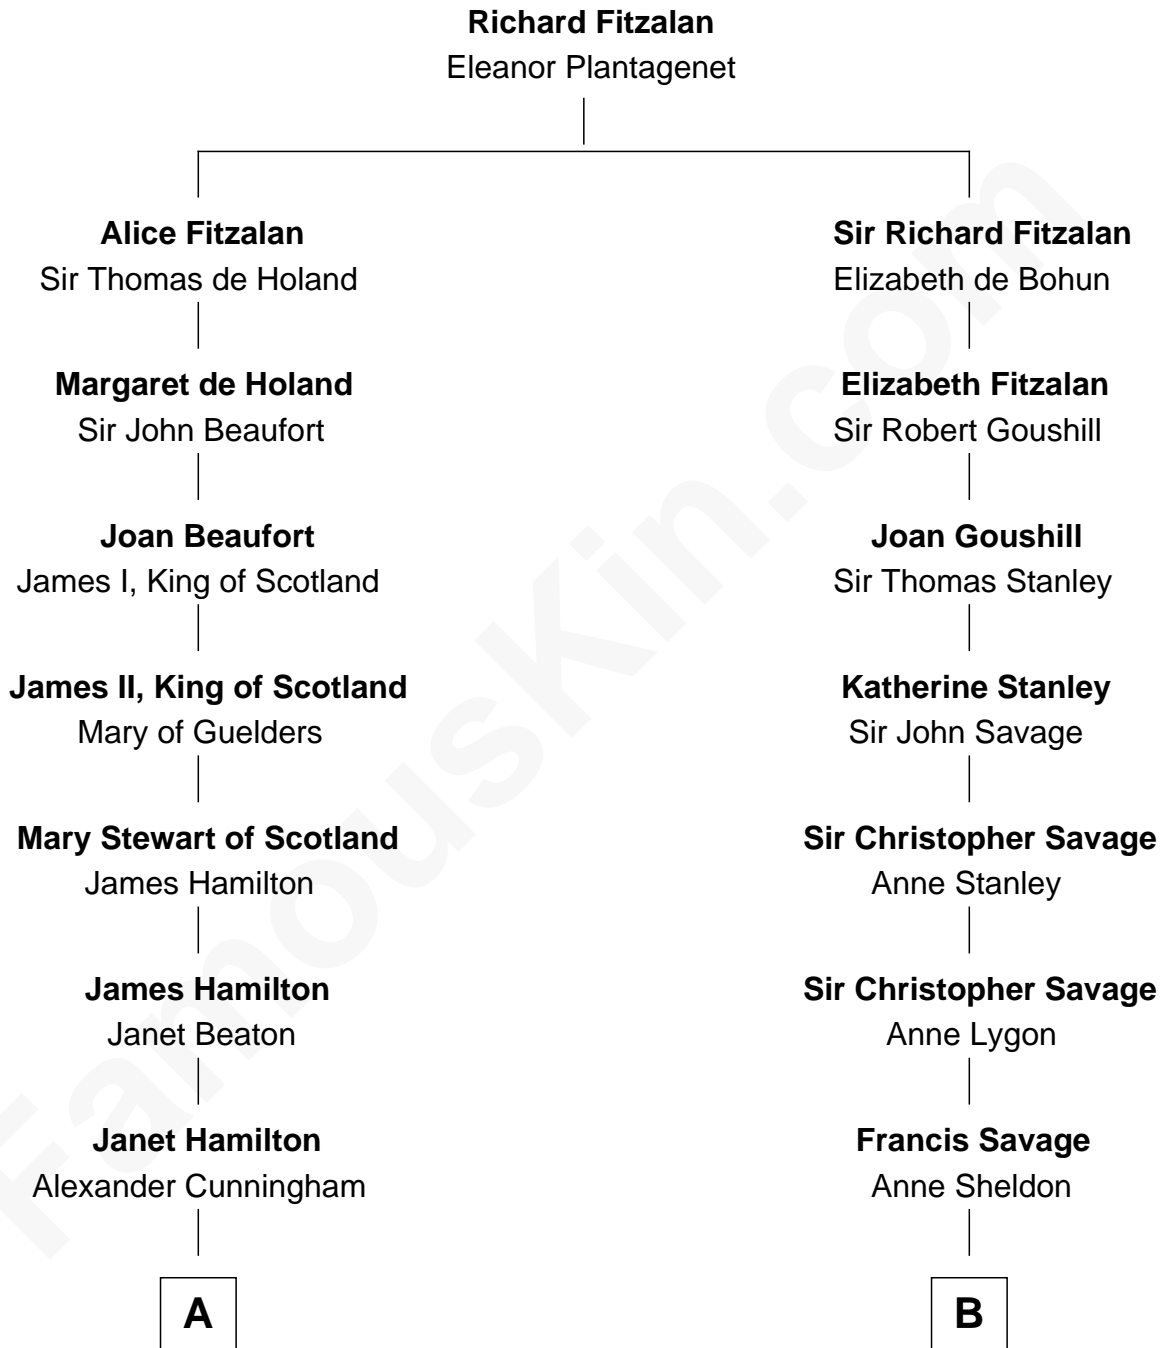

# FamousKin.com Relationship Chart of

**Alexander Hamilton**

*1st U.S. Secretary of the Treasury*

**15th cousin 5 times removed of**

**Parker Stevenson**

*TV and Movie Actor*

**C**

—  
**Evelyn Taylor**

Eli Kirk Price

—  
**Philip Price**

Sarah Meade Harrison

—  
**Sarah Meade Price**

Richard Stevenson Parker

—  
**Parker Stevenson**

*TV and Movie Actor*

FamousKin.com