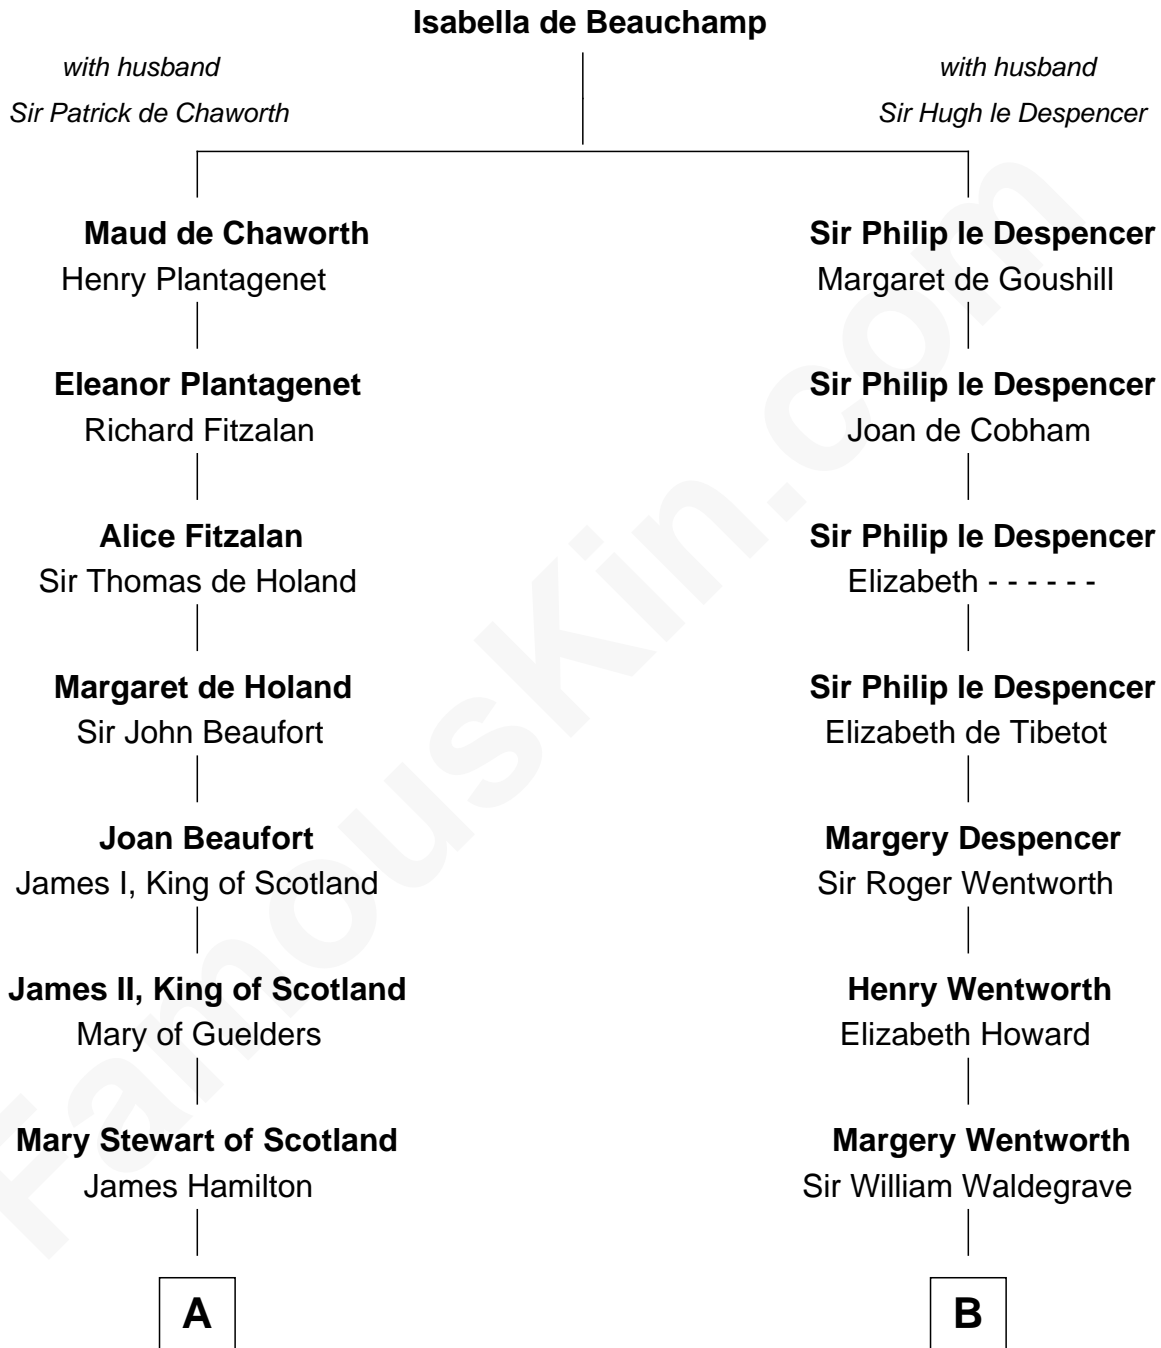

FamousKin.com

Relationship Chart of

Alexander Hamilton

1st U.S. Secretary of the Treasury

17th cousin 4 times removed of

Bob Moore

Co-Founder, Bob's Red Mill

C

Morris Fox

Sarah A. Smith

Violette Fox

Daniel Francis Learnard

Clinton Morris Learnard

Gertrude Maud Yost

Doris Dell Learnard

Kenneth Earl Moore

Bob Moore

Co-Founder, Bob's Red Mill