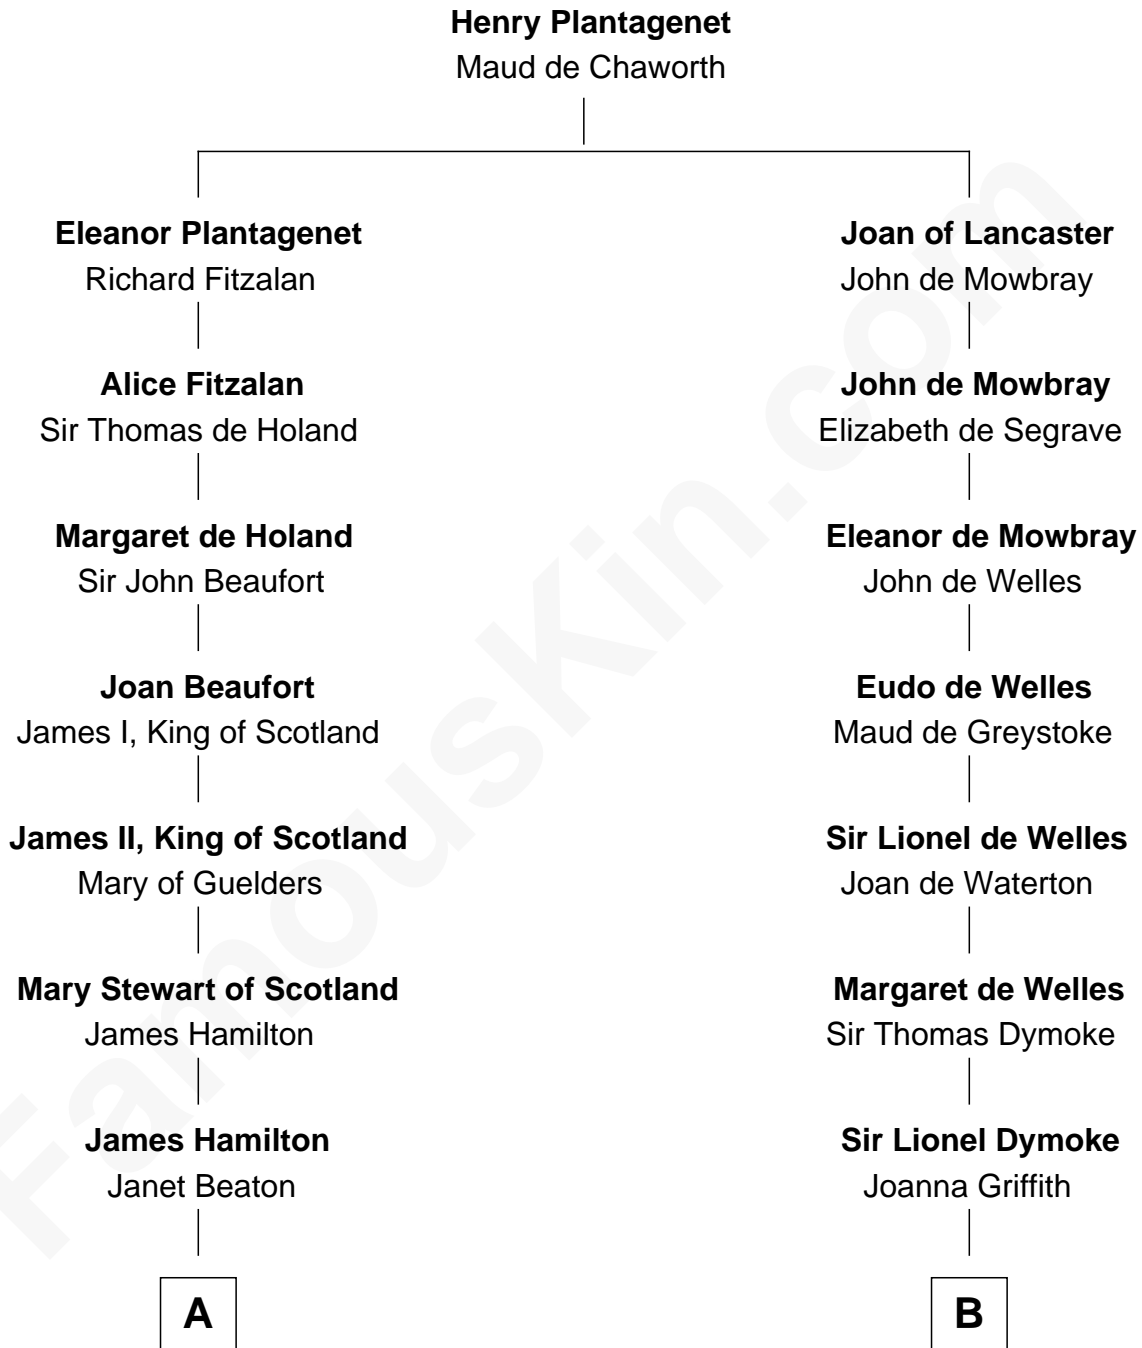

FamousKin.com Relationship Chart of

Alexander Hamilton

1st U.S. Secretary of the Treasury

16th cousin 3 times removed of

Robert Frost

Poet and Playwright

C

William Prescott Frost