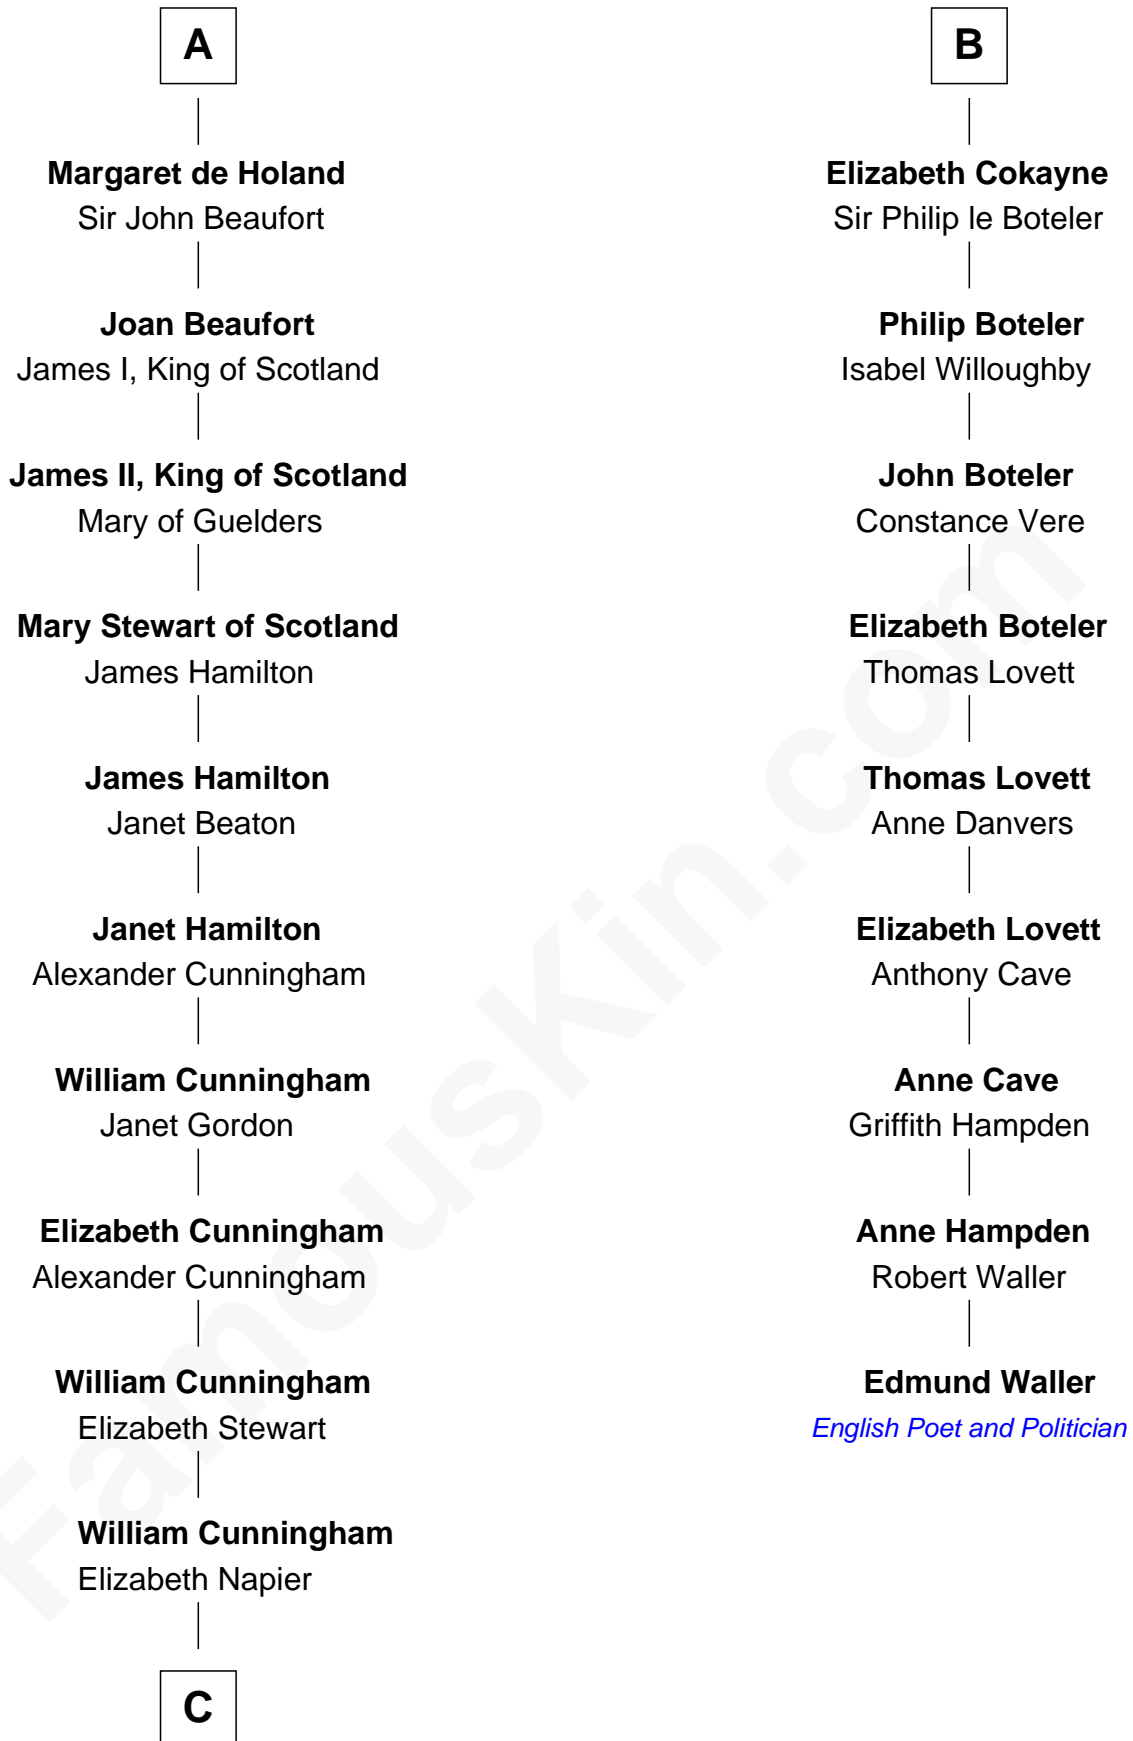

# FamousKin.com Relationship Chart of

**Alexander Hamilton**

*1st U.S. Secretary of the Treasury*

15th cousin 6 times removed of

**Edmund Waller**

*English Poet and Politician*

**Roger le Bigod**

Ida de Tony

**C**

—  
**Alexander Cunningham**

Janet Cunningham

—  
**Rebecca Cunningham**

John Hamilton

—  
**Alexander Hamilton**

Elizabeth Pollock

—  
**James A. Hamilton**

Rachel Fawcett

—  
**Alexander Hamilton**

*1st U.S. Secretary of the Treasury*

FamousKin.com