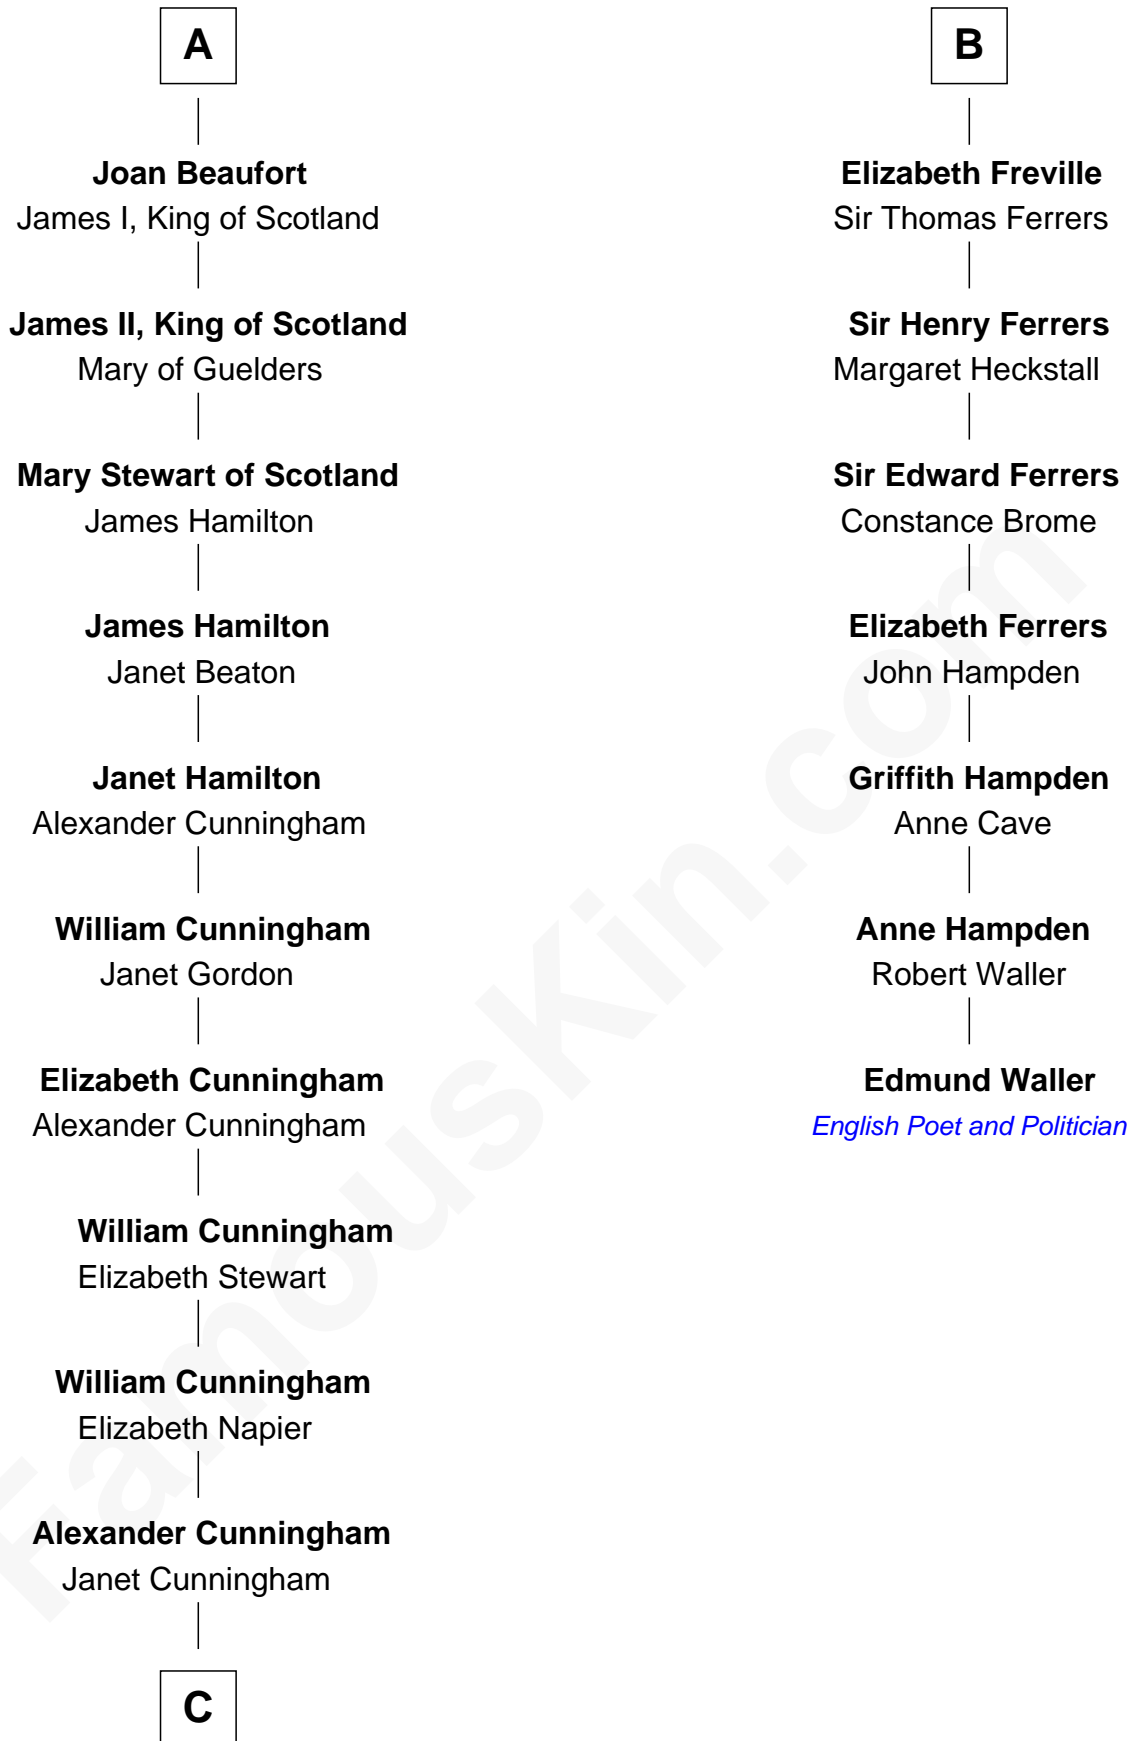

FamousKin.com Relationship Chart of

Alexander Hamilton

1st U.S. Secretary of the Treasury

13th cousin 7 times removed of

Edmund Waller

English Poet and Politician

Sir William Longespee

Ela of Salisbury

Margaret de Holand
Sir John Beaufort

A

Ida Longespee

Sir William de Beauchamp

Beatrice de Beauchamp
Thomas FitzOtto

Maud FitzThomas
John de Botetourte

Thomas de Botetourte
Joan de Somery

John de Botetourte
Joyce la Zouche de Mortimer

Joyce de Botetourte
Sir Baldwin Freville

Sir Baldwin Freville
Maude le Scrope

B

C

—
Rebecca Cunningham

John Hamilton

—
Alexander Hamilton

Elizabeth Pollock