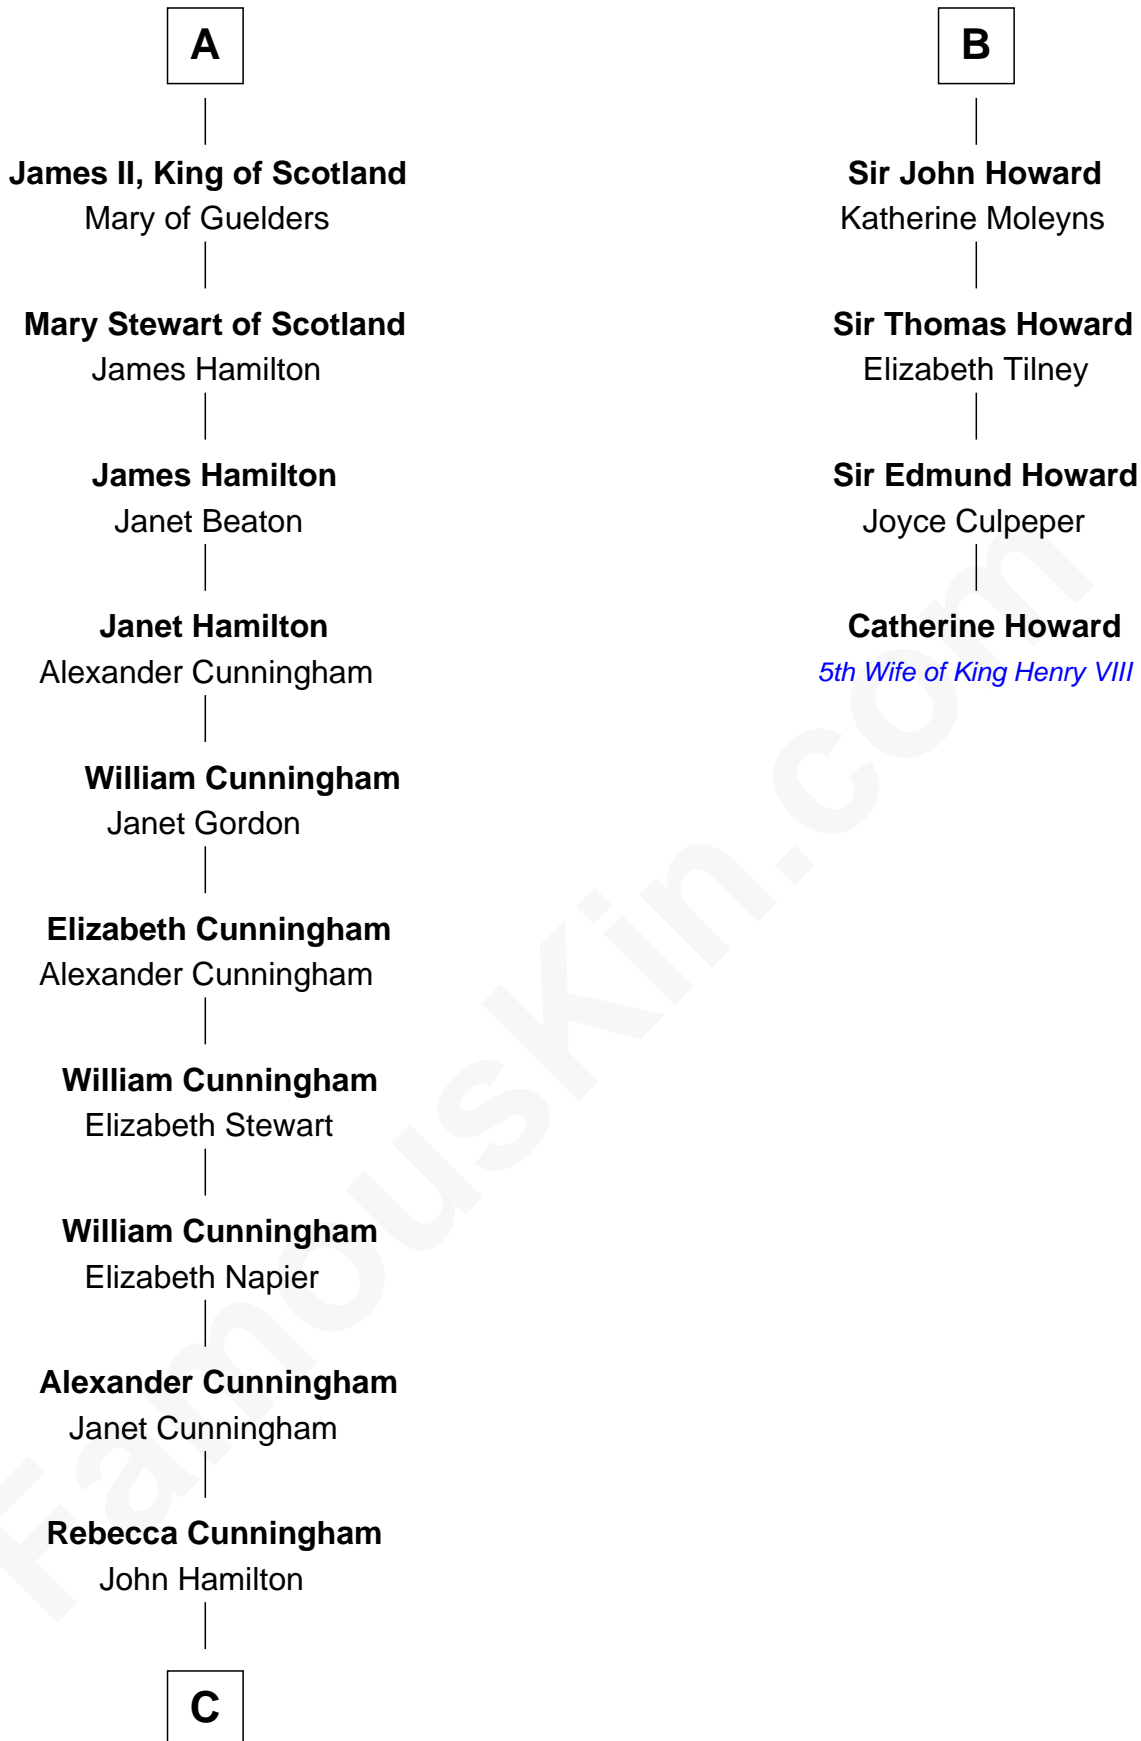

# FamousKin.com Relationship Chart of

**Alexander Hamilton**

*1st U.S. Secretary of the Treasury*

**10th cousin 9 times removed of**

**Catherine Howard**

*5th Wife of King Henry VIII*

**Gilbert de Clare**

Isabel Marshal

**C**

—  
**Alexander Hamilton**

Elizabeth Pollock

—  
**James A. Hamilton**

Rachel Fawcett

—  
**Alexander Hamilton**

*1st U.S. Secretary of the Treasury*

FamousKin.com