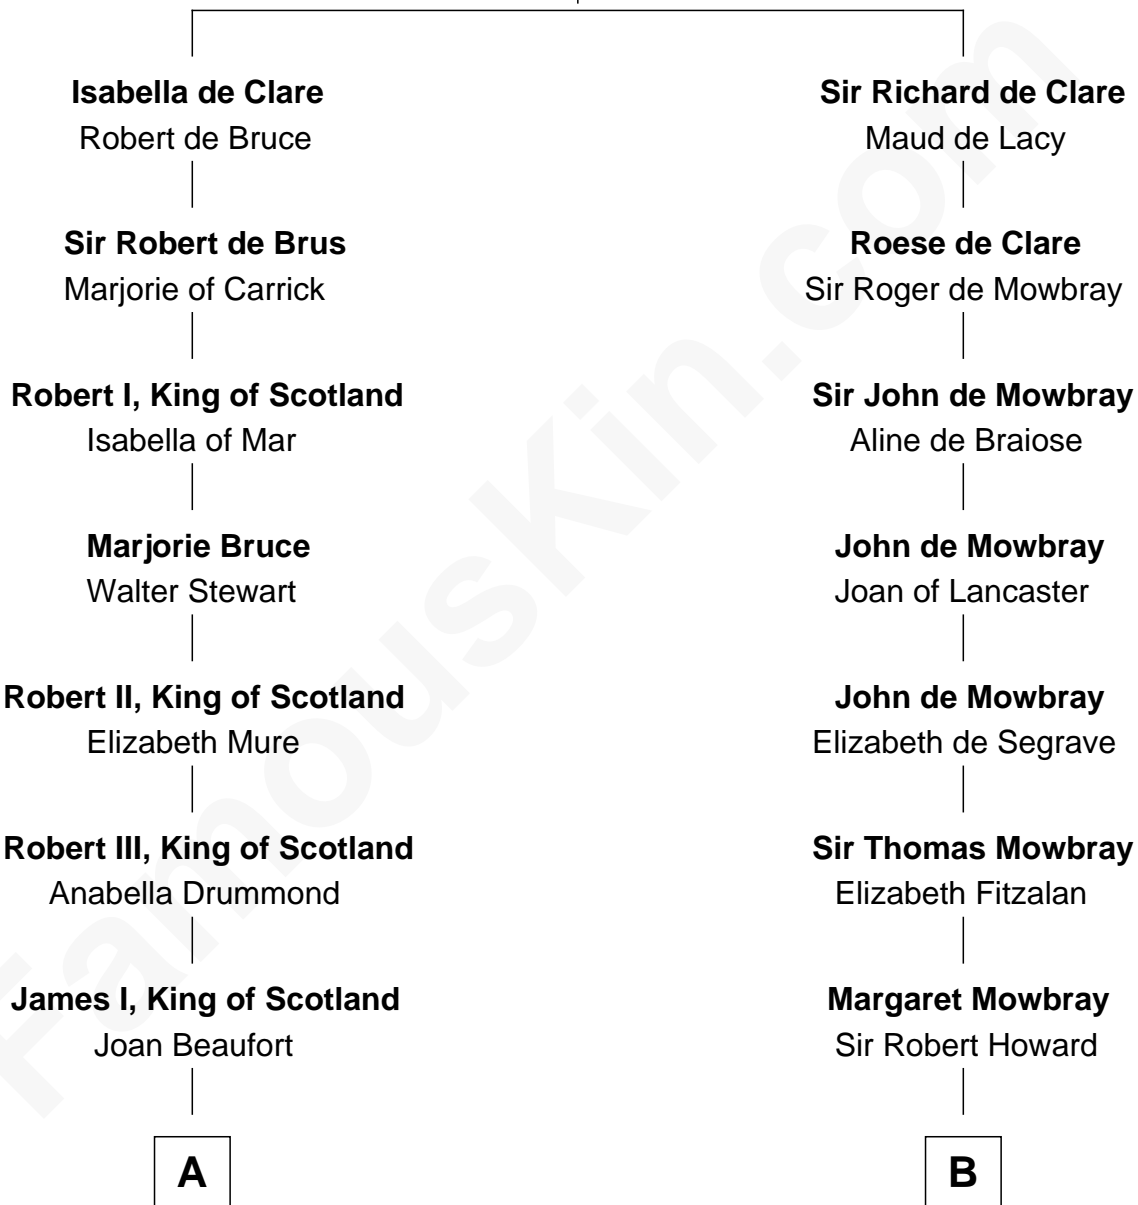

# FamousKin.com Relationship Chart of

**Alexander Hamilton**

*1st U.S. Secretary of the Treasury*

**10th cousin 9 times removed of**

**Catherine Howard**

*5th Wife of King Henry VIII*

**Gilbert de Clare**

Isabel Marshal

**C**

—  
**Alexander Hamilton**

Elizabeth Pollock

—  
**James A. Hamilton**

Rachel Fawcett

—  
**Alexander Hamilton**

*1st U.S. Secretary of the Treasury*

FamousKin.com