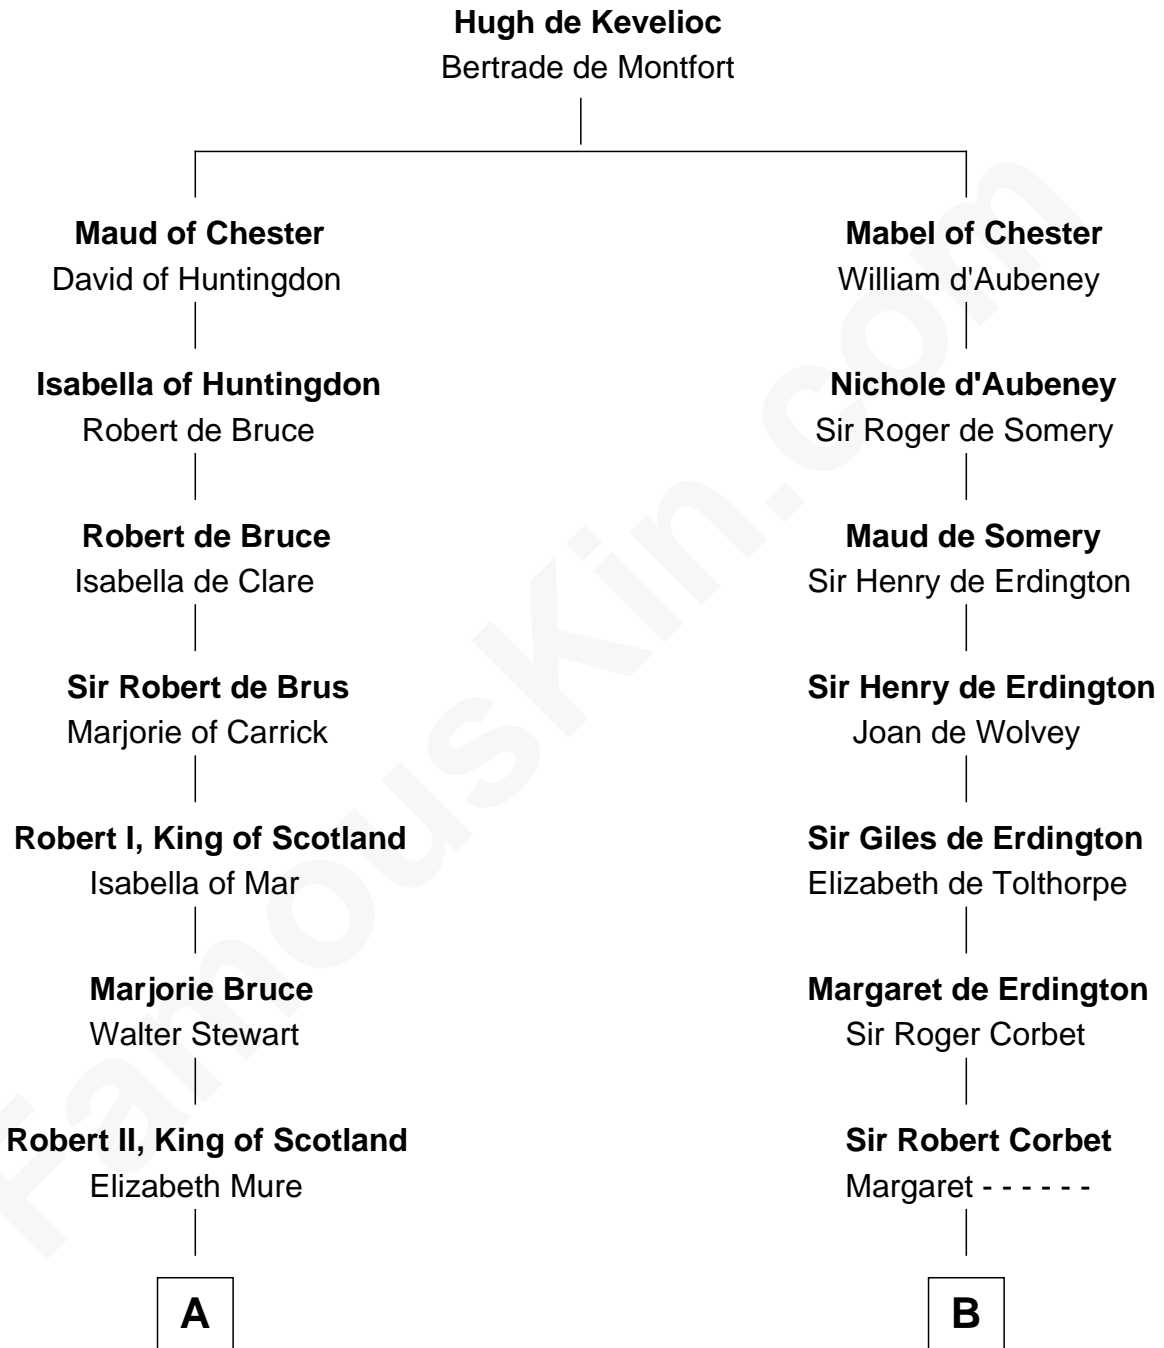

FamousKin.com

Relationship Chart of

Alexander Hamilton

1st U.S. Secretary of the Treasury

13th cousin 8 times removed of

Rev. John Whittingham

(c1616 - 1639) Great Migration Immigrant 1637

C

—
Alexander Cunningham

Janet Cunningham

—
Rebecca Cunningham

John Hamilton

—
Alexander Hamilton

Elizabeth Pollock

—
James A. Hamilton

Rachel Fawcett