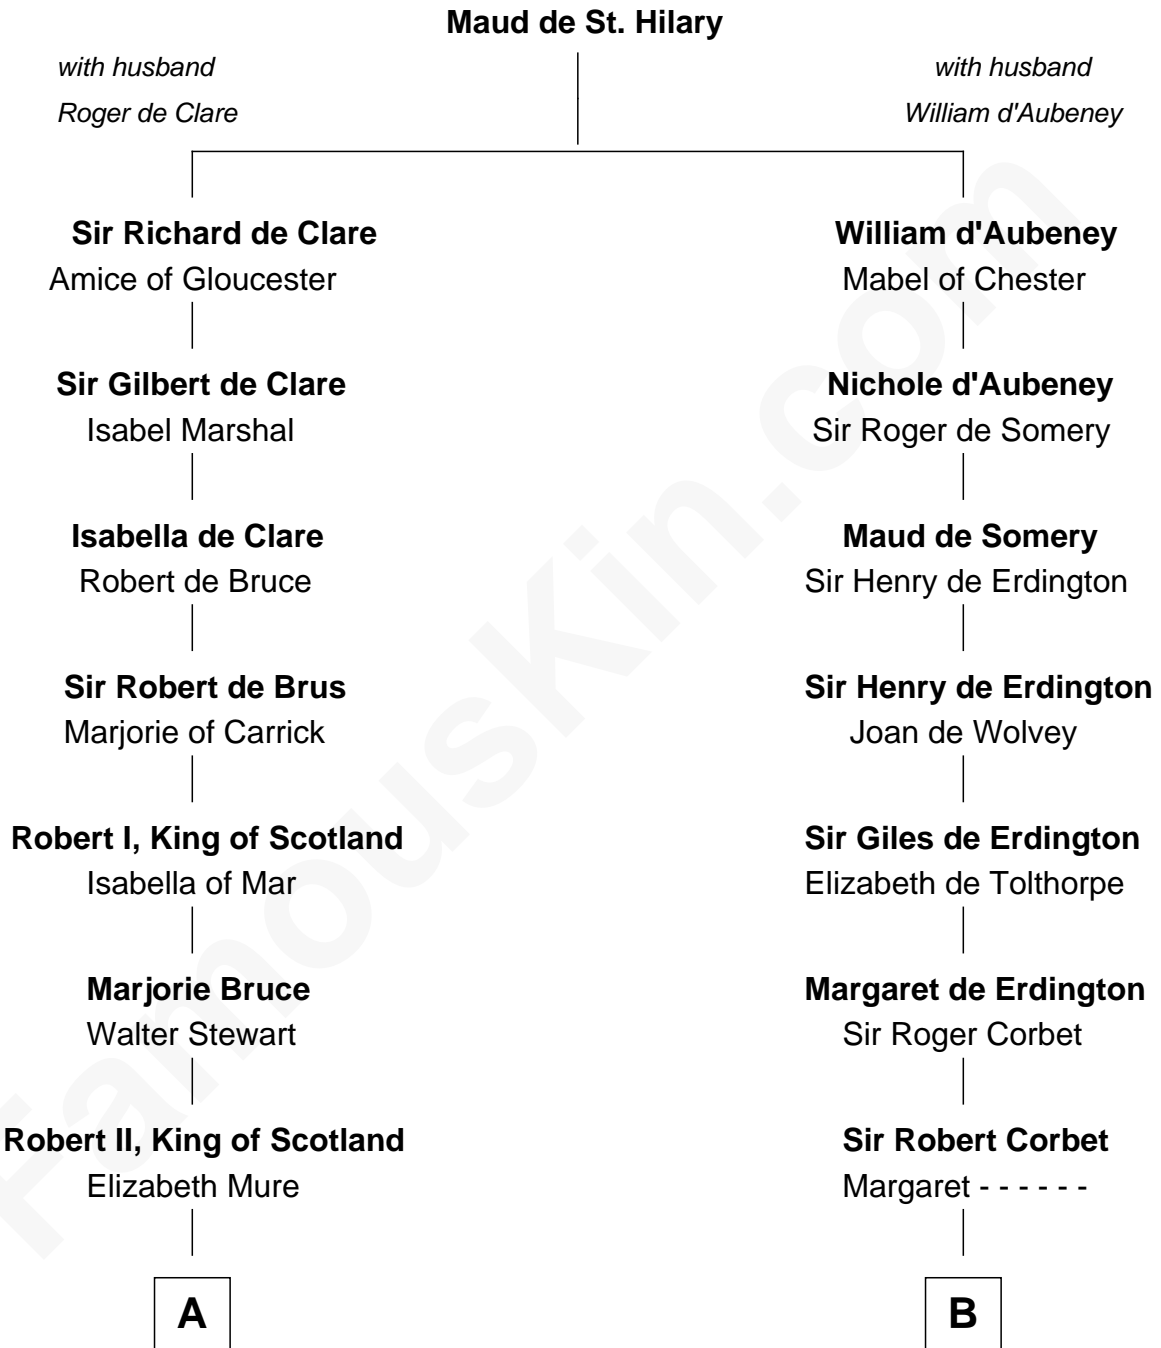

FamousKin.com

Relationship Chart of

Alexander Hamilton

1st U.S. Secretary of the Treasury

13th cousin 8 times removed of

Rev. John Whittingham

(c1616 - 1639) Great Migration Immigrant 1637

C

—
Alexander Cunningham

Janet Cunningham

—
Rebecca Cunningham

John Hamilton

—
Alexander Hamilton

Elizabeth Pollock

—
James A. Hamilton

Rachel Fawcett