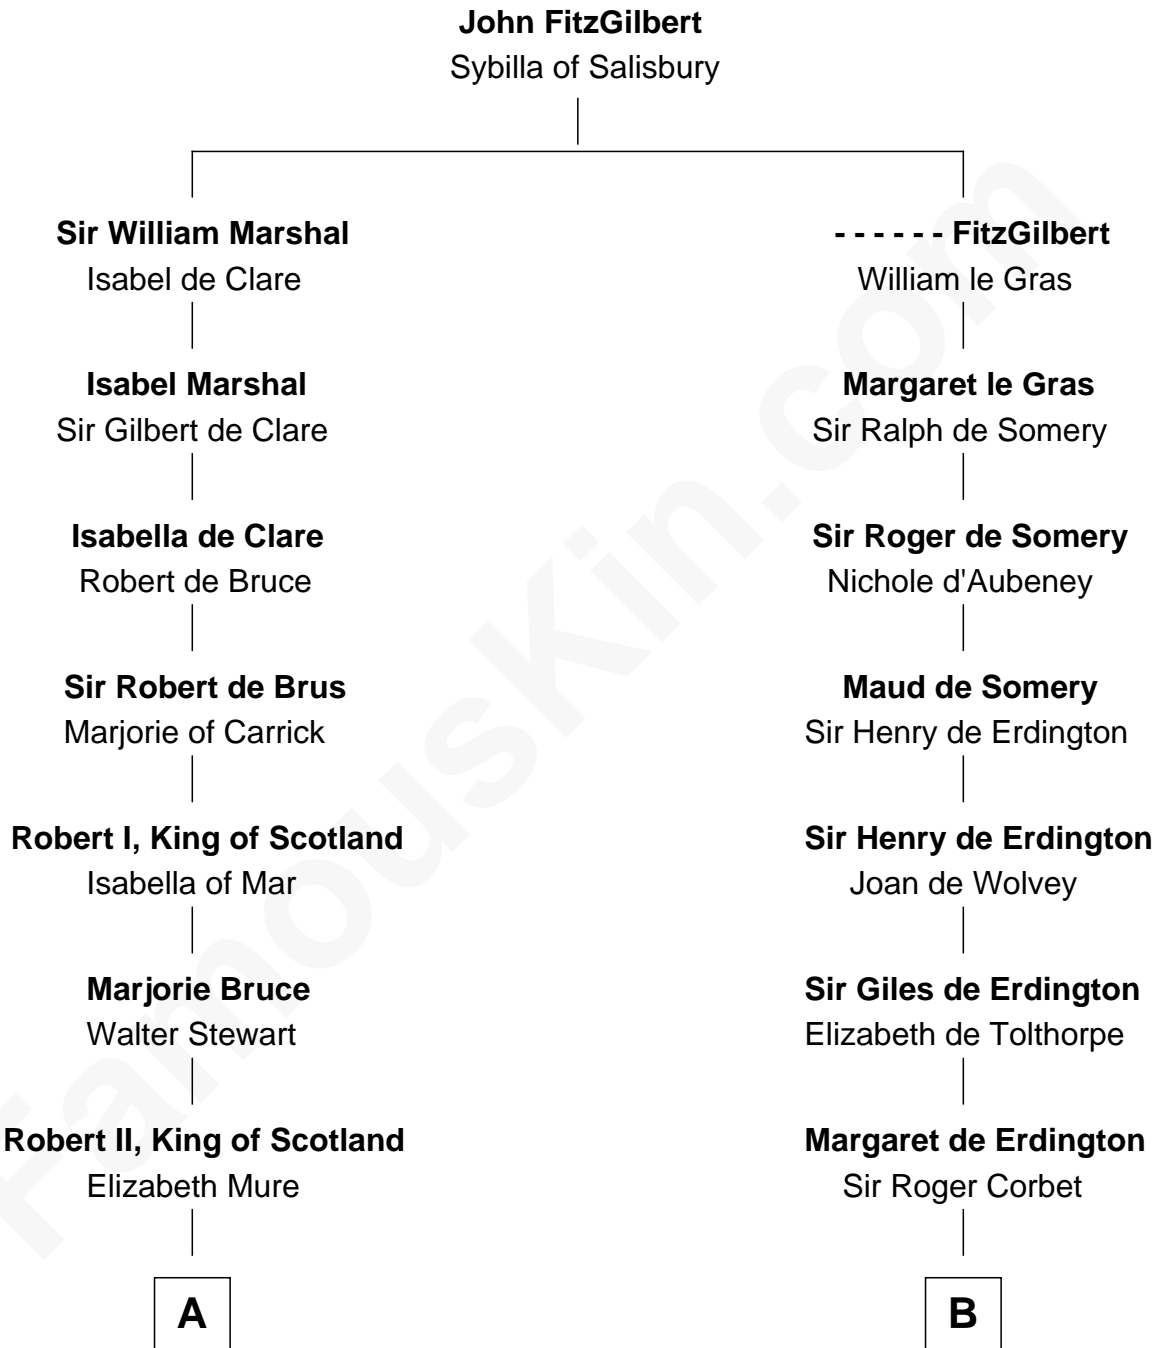

FamousKin.com Relationship Chart of

Alexander Hamilton

1st U.S. Secretary of the Treasury

14th cousin 7 times removed of

Rev. John Whittingham

(c1616 - 1639) Great Migration Immigrant 1637

C

—
Alexander Cunningham

Janet Cunningham

—
Rebecca Cunningham

John Hamilton

—
Alexander Hamilton

Elizabeth Pollock

—
James A. Hamilton

Rachel Fawcett

—
Alexander Hamilton