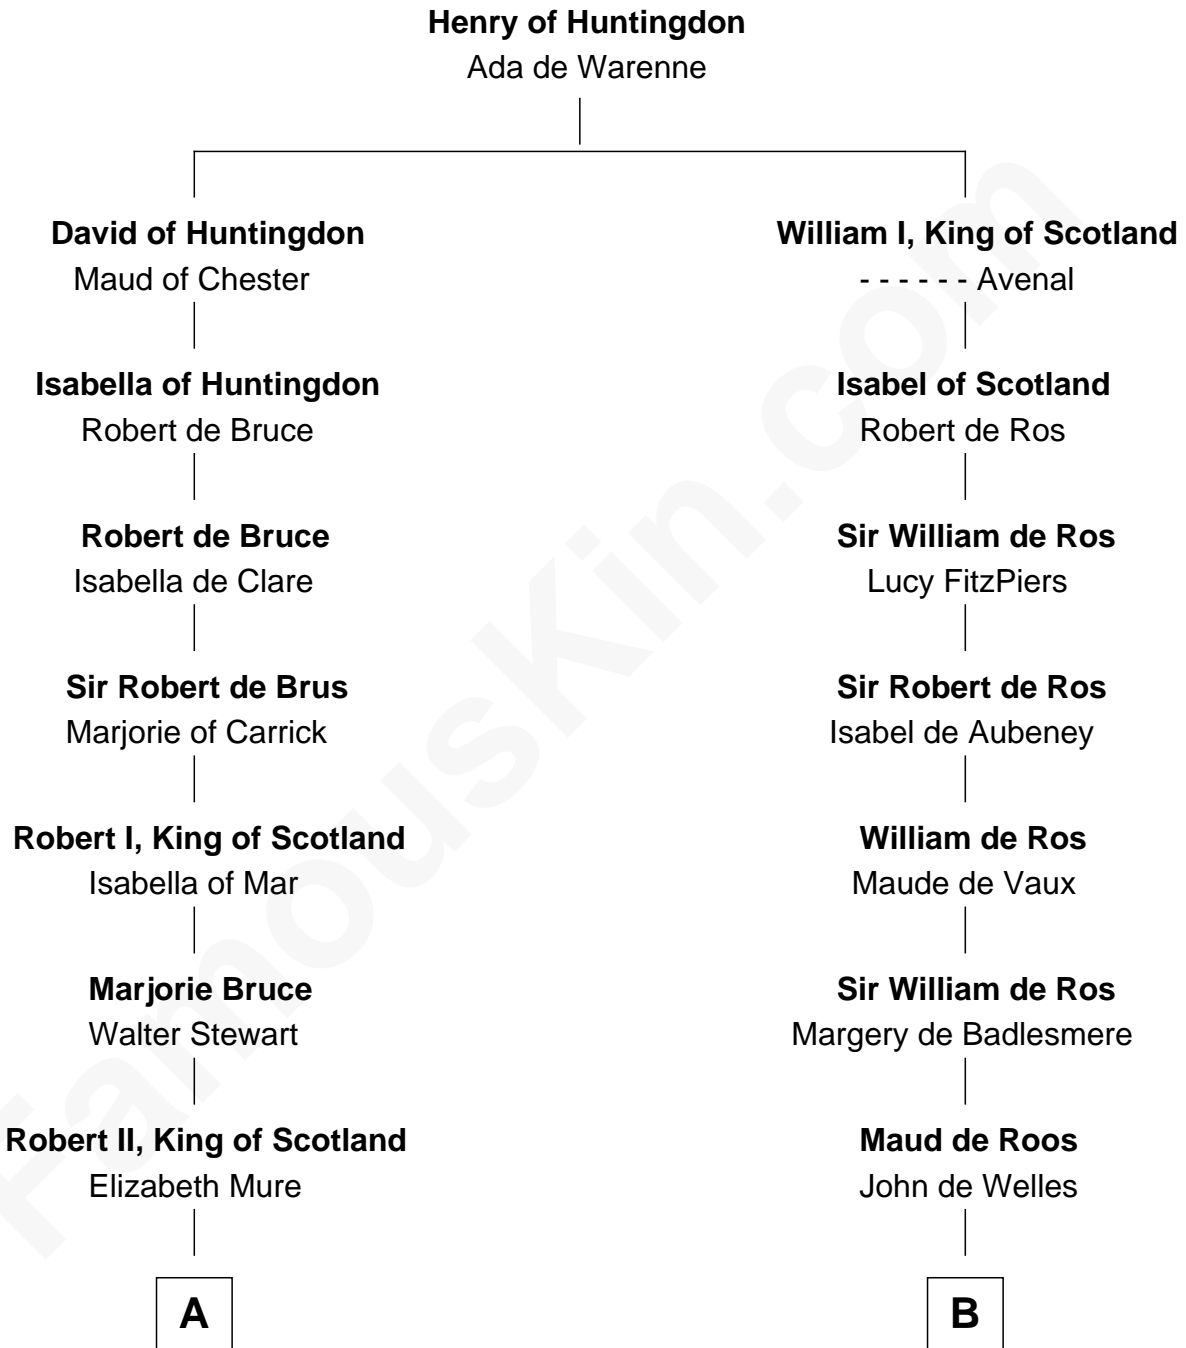

FamousKin.com

Relationship Chart of

Alexander Hamilton

1st U.S. Secretary of the Treasury

20th cousin 1 time removed of

William Floyd

Signer of the Declaration of Independence

C

Alexander Cunningham

Janet Cunningham

Rebecca Cunningham

John Hamilton

Alexander Hamilton

Elizabeth Pollock

James A. Hamilton

Rachel Fawcett

Alexander Hamilton

1st U.S. Secretary of the Treasury

D

Sarah Brewster

Jonathan Smith

Jonathan Smith

Elizabeth Platt

Tabitha Smith