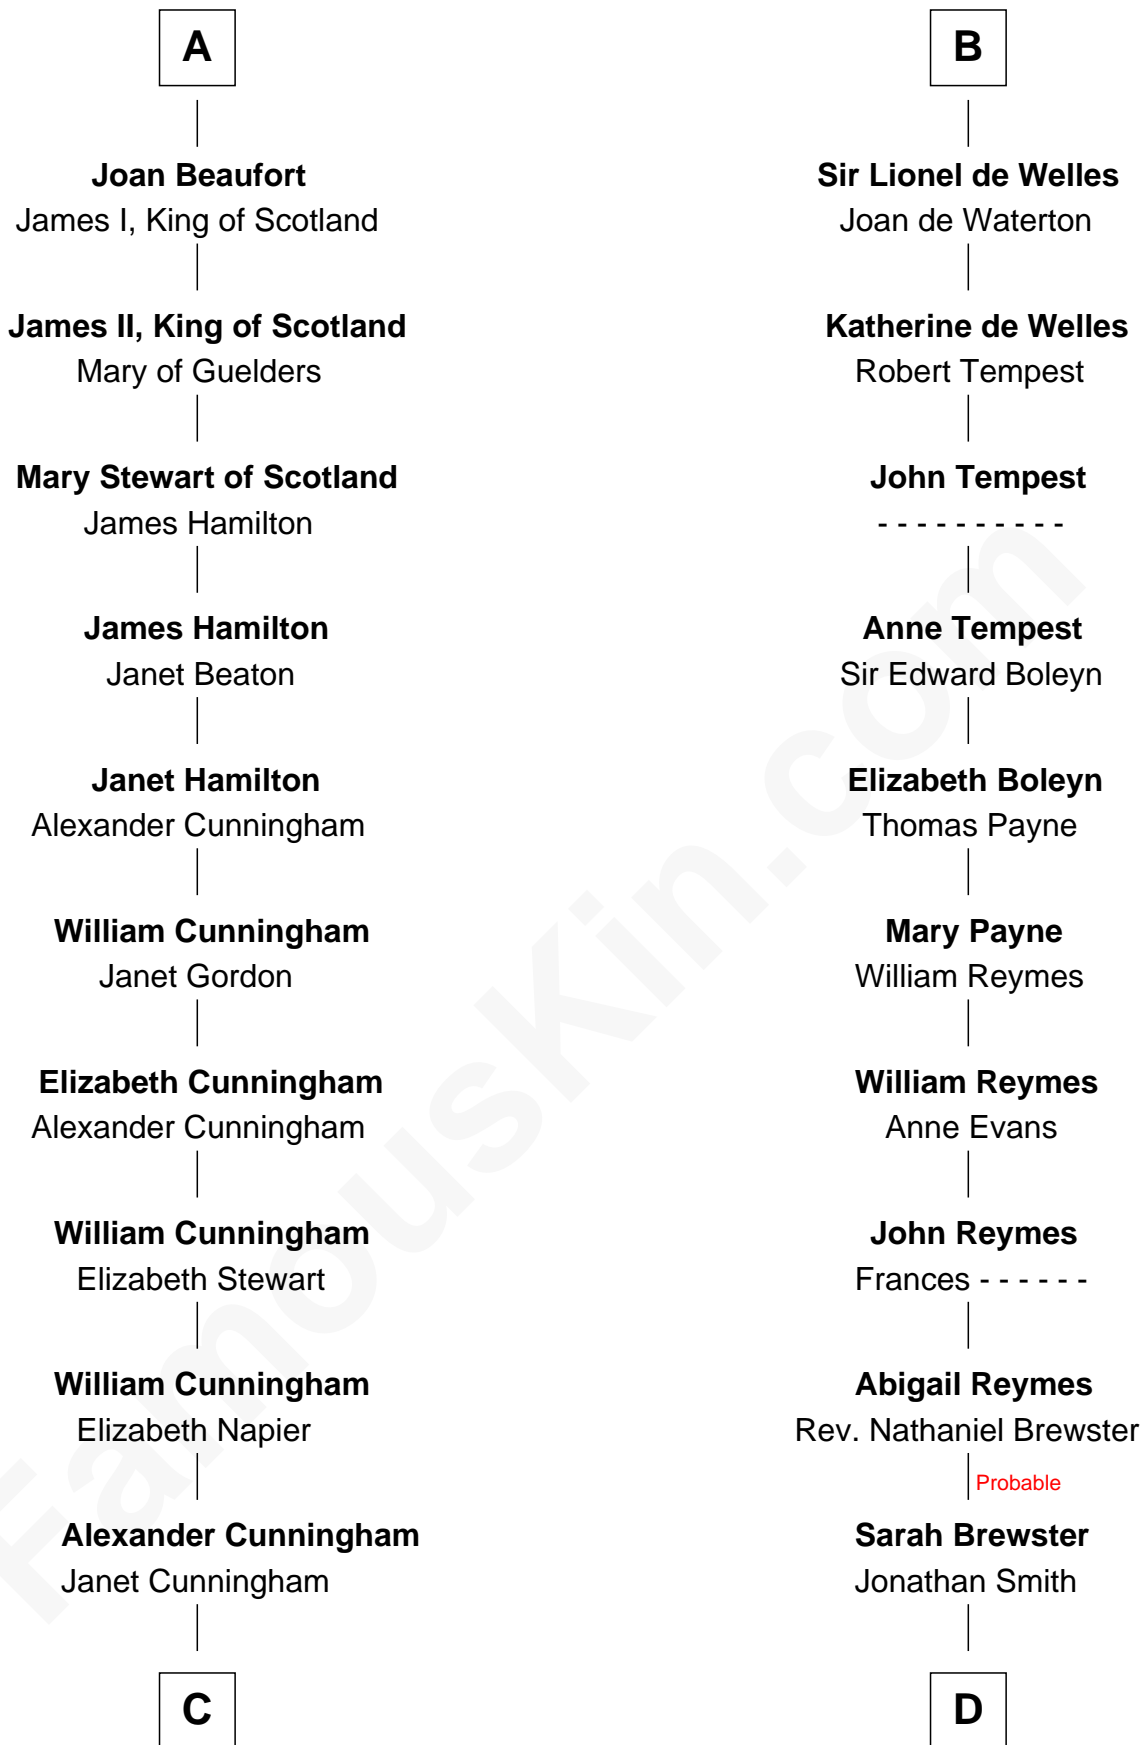

FamousKin.com

Relationship Chart of

Alexander Hamilton

1st U.S. Secretary of the Treasury

19th cousin 1 time removed of

William Floyd

Signer of the Declaration of Independence

Sir William Longespee

Ela of Salisbury

Stephen Longespee
Emmeline de Ridelisford

Ela Longespee
Sir Roger la Zouche

Sir Alan la Zouche
Eleanor de Segrave

Maude la Zouche
Sir Robert de Holland

Thomas Holand
Joan Plantagenet

Sir Thomas de Holand
Alice Fitzalan

Margaret de Holand
Sir John Beaufort

A

William Longespee
Idoine de Camville

Ela Longespee
Sir James de Audley

Sir Hugh I de Audley
Iseult de Mortimer

Alice de Audley
Sir Ralph de Greystoke

Sir William de Greystoke
Joan FitzHenry

Sir Ralph de Greystoke
Katherine de Clifford

Maud de Greystoke
Eudo de Welles

B

C

Rebecca Cunningham

John Hamilton

Alexander Hamilton

Elizabeth Pollock