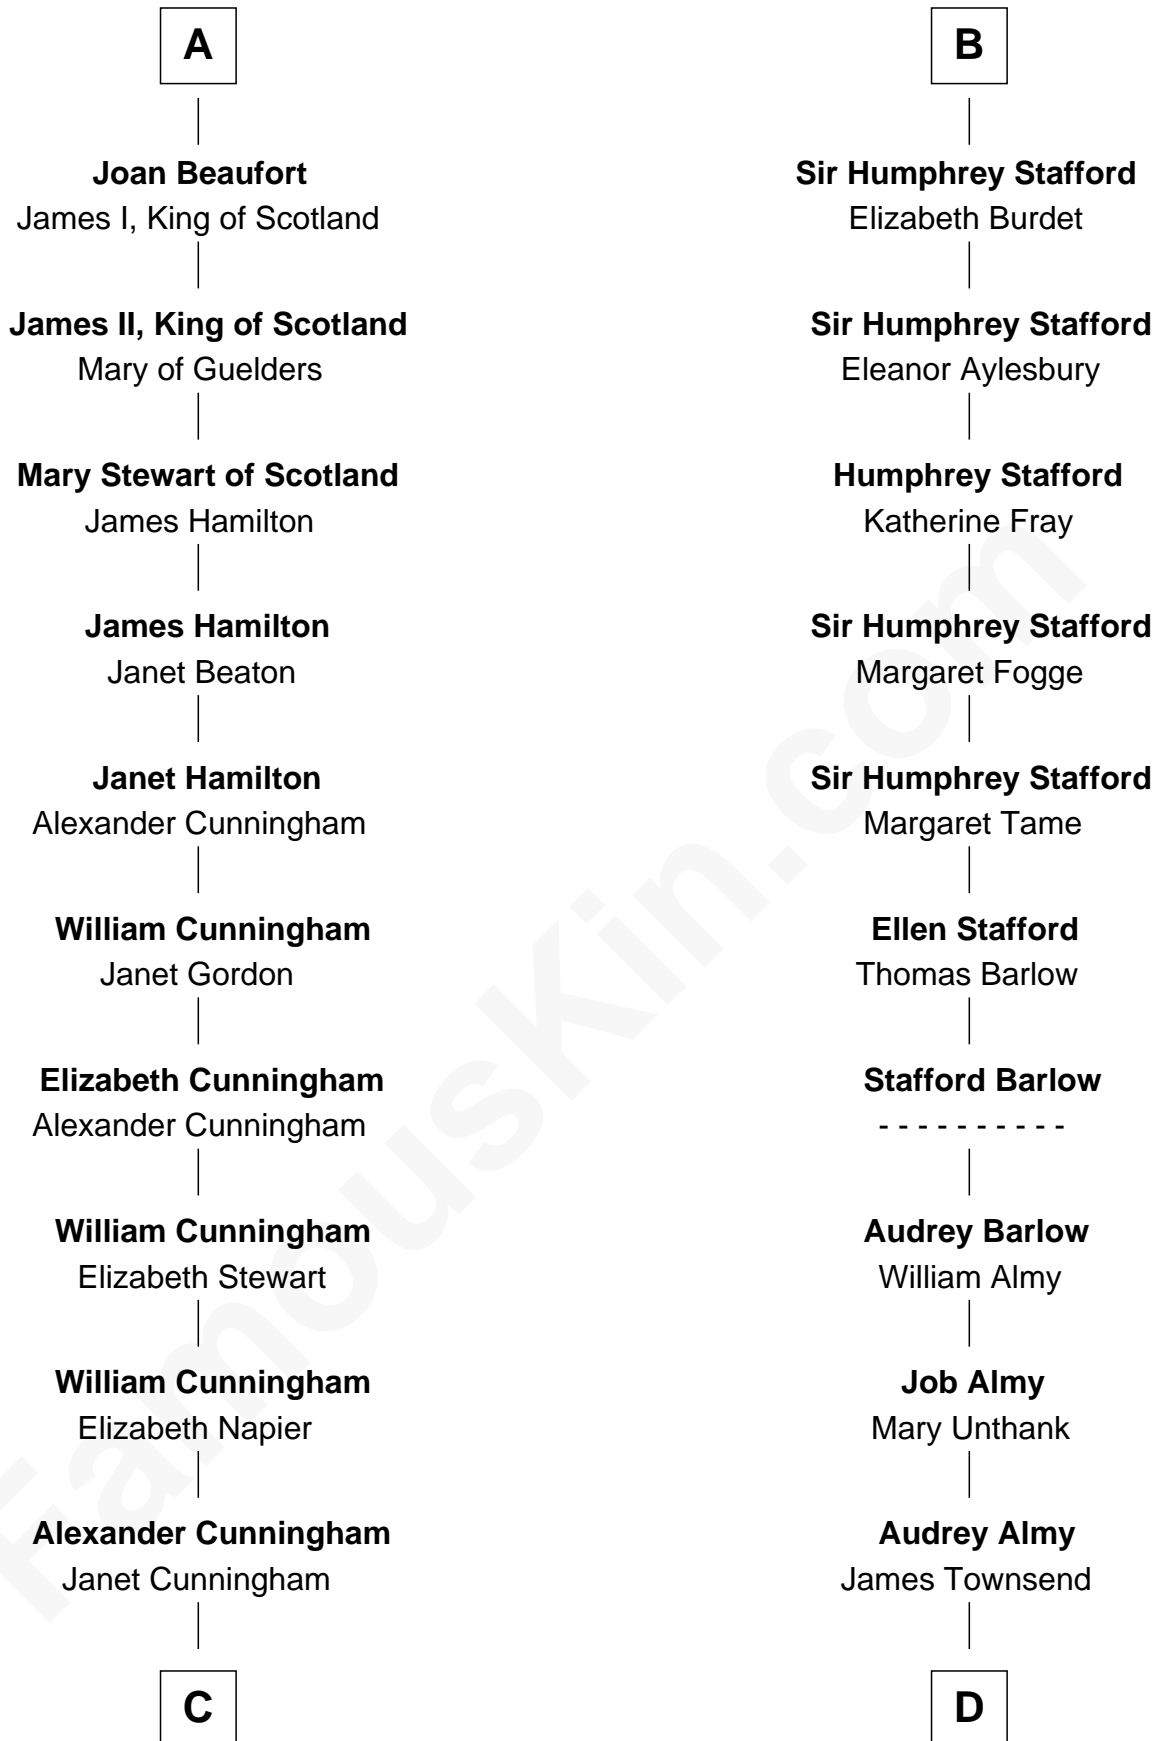

FamousKin.com Relationship Chart of

Alexander Hamilton

1st U.S. Secretary of the Treasury

19th cousin 1 time removed of

Robert Townsend

Member of the Culper Spy Ring during the American Revolution

Sir William Longespee

Ela of Salisbury

Stephen Longespee
Emmeline de Ridelisford

Ela Longespee
Sir Roger la Zouche

Sir Alan la Zouche
Eleanor de Segrave

Maude la Zouche
Sir Robert de Holland

Thomas Holand
Joan Plantagenet

Sir Thomas de Holand
Alice Fitzalan

Margaret de Holand
Sir John Beaufort

A

Ida Longespee

Sir William de Beauchamp

Beatrice de Beauchamp
Thomas FitzOtto

Maud FitzThomas
John de Botetourte

Ada de Botetourte
Sir John de St. Philibert

Maud de St. Philibert
Sir Warin Trussell

Maud Trussell
Sir John de Hastang

Maud de Hastang
Ralph Stafford

B

C

Rebecca Cunningham

John Hamilton

Alexander Hamilton

Elizabeth Pollock