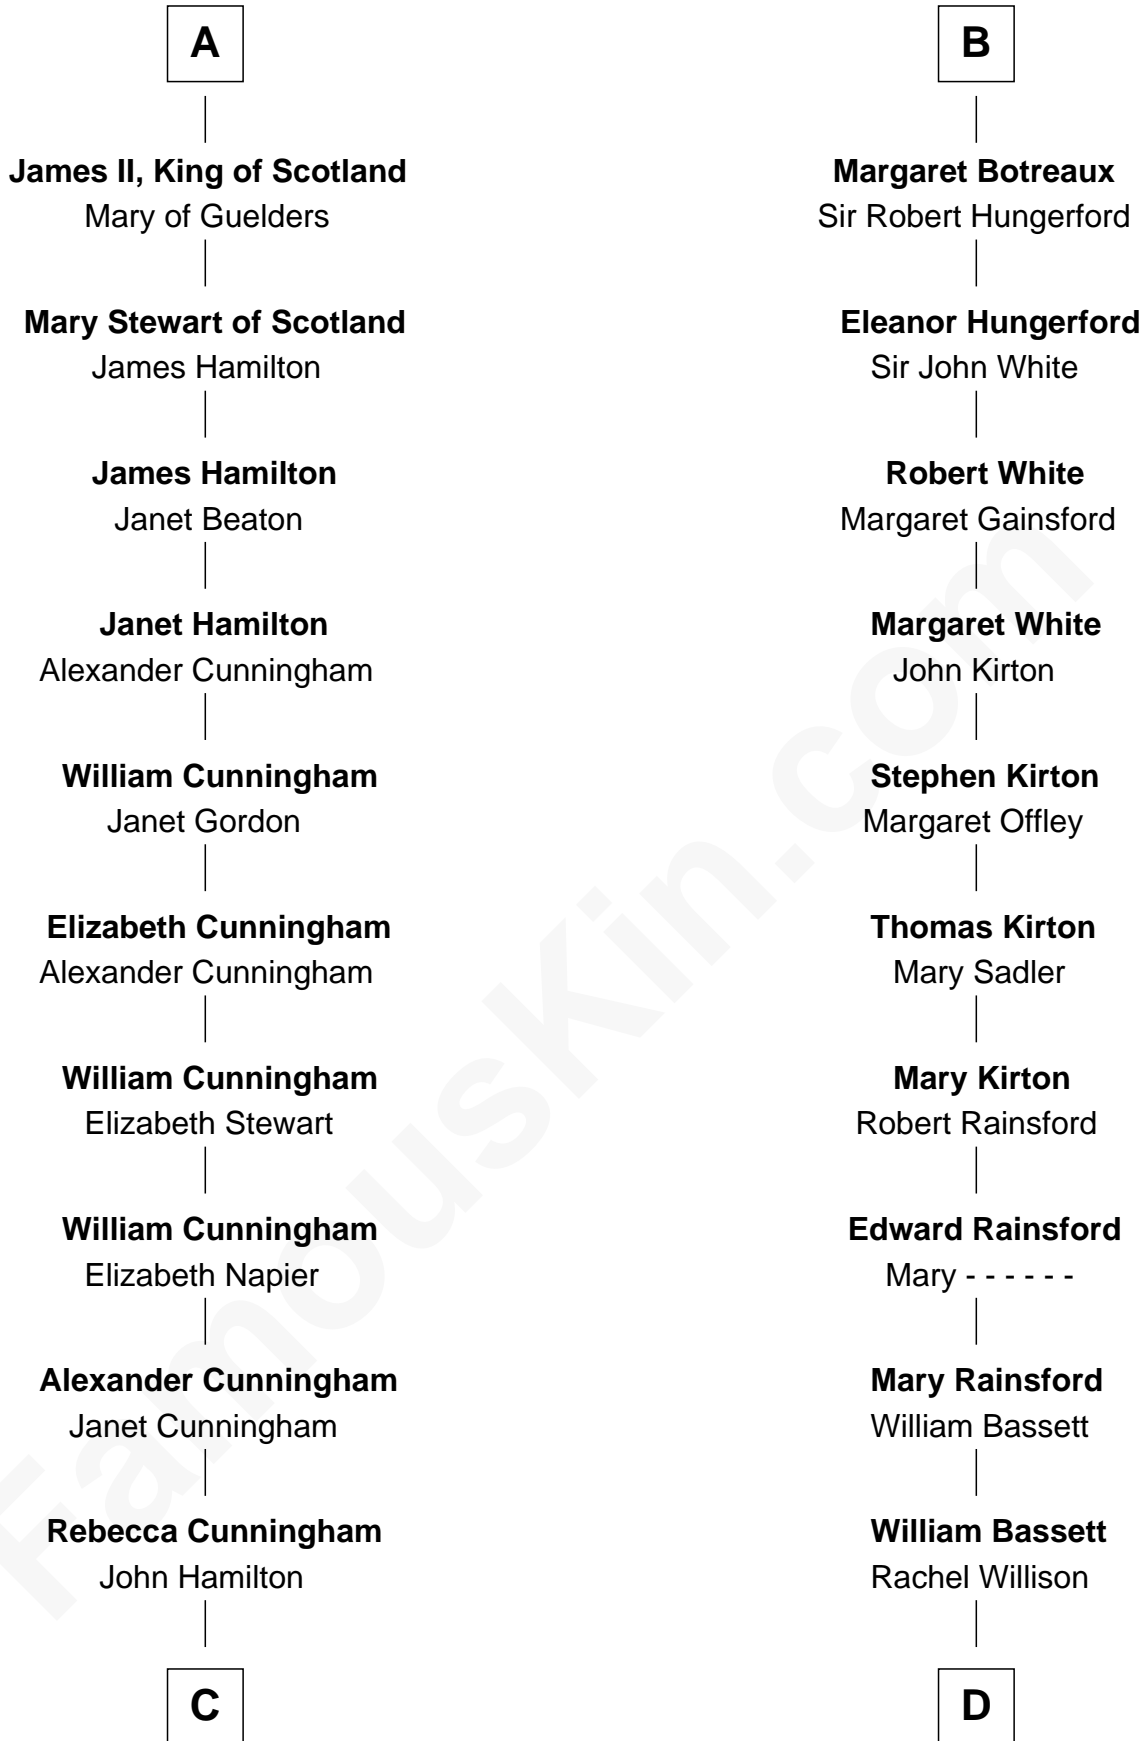

FamousKin.com Relationship Chart of

Alexander Hamilton

1st U.S. Secretary of the Treasury

19th cousin 2 times removed of

Sir Charles Tupper

6th Prime Minister of Canada

C

Alexander Hamilton

Elizabeth Pollock

James A. Hamilton

Rachel Fawcett

Alexander Hamilton

1st U.S. Secretary of the Treasury

D

William Bassett

Abigail Bourne

Mary Bassett

Eliakim Tupper

Charles Tupper

Elizabeth West

Rev. Charles Tupper

Miriam Lockhart

Sir Charles Tupper

6th Prime Minister of Canada