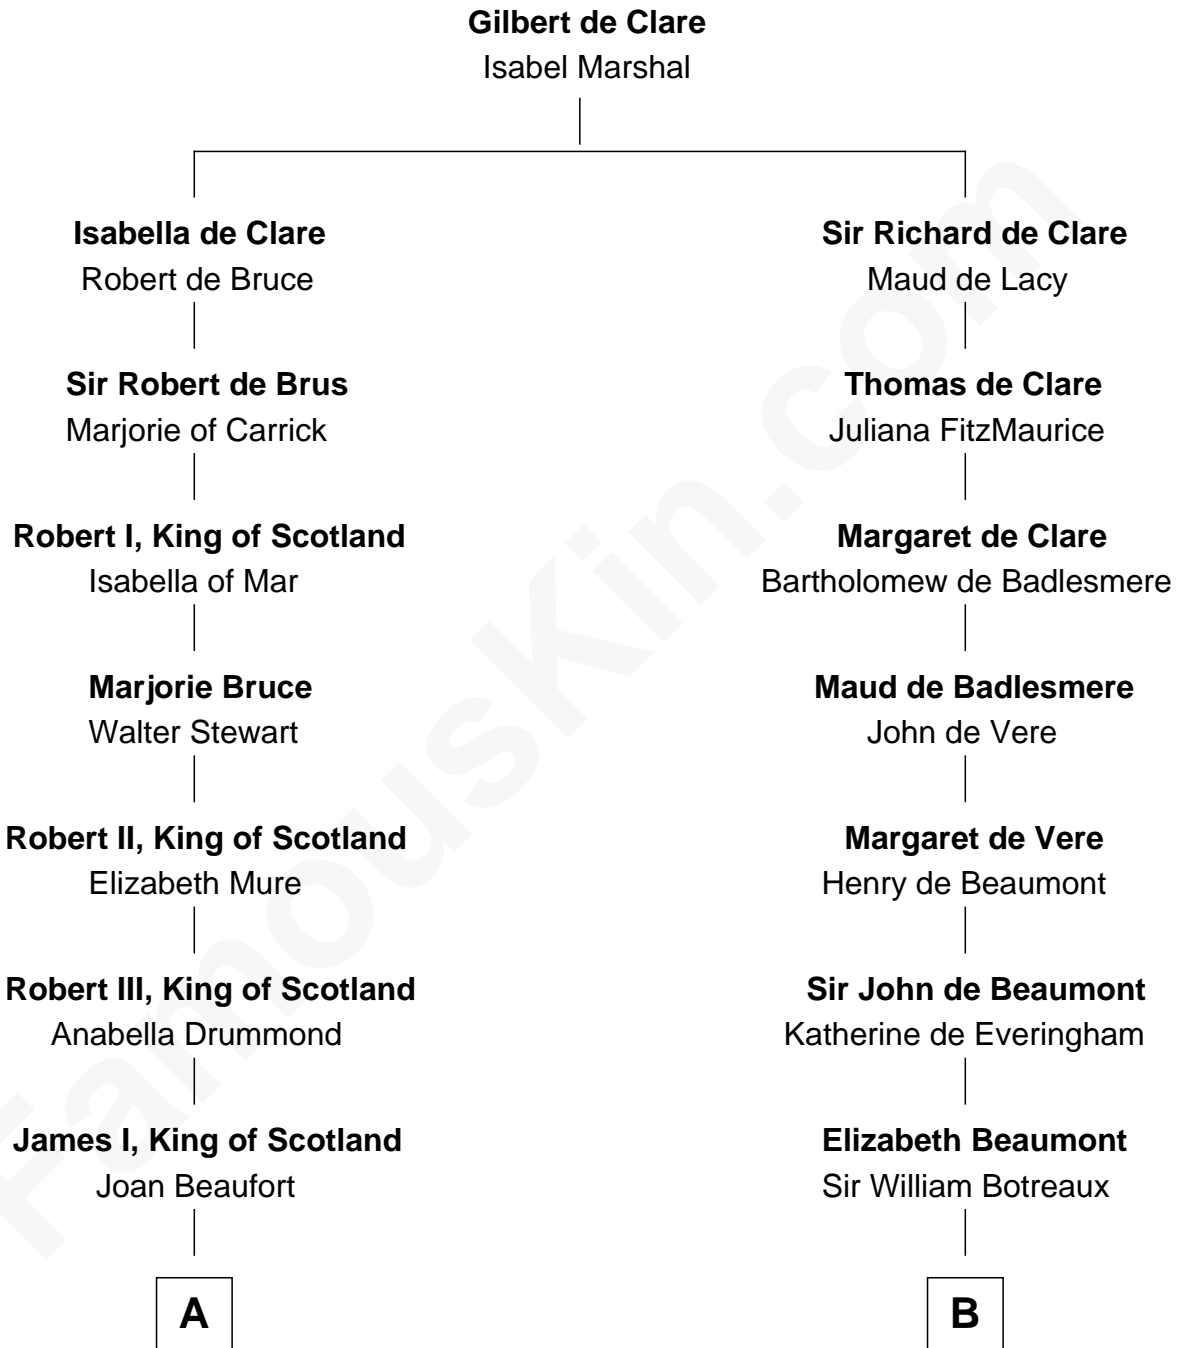

FamousKin.com Relationship Chart of

Alexander Hamilton

1st U.S. Secretary of the Treasury

19th cousin 2 times removed of

Sir Charles Tupper

6th Prime Minister of Canada

C

Alexander Hamilton

Elizabeth Pollock

James A. Hamilton

Rachel Fawcett

Alexander Hamilton

1st U.S. Secretary of the Treasury

D

William Bassett

Abigail Bourne

Mary Bassett

Eliakim Tupper

Charles Tupper

Elizabeth West

Rev. Charles Tupper

Miriam Lockhart

Sir Charles Tupper

6th Prime Minister of Canada