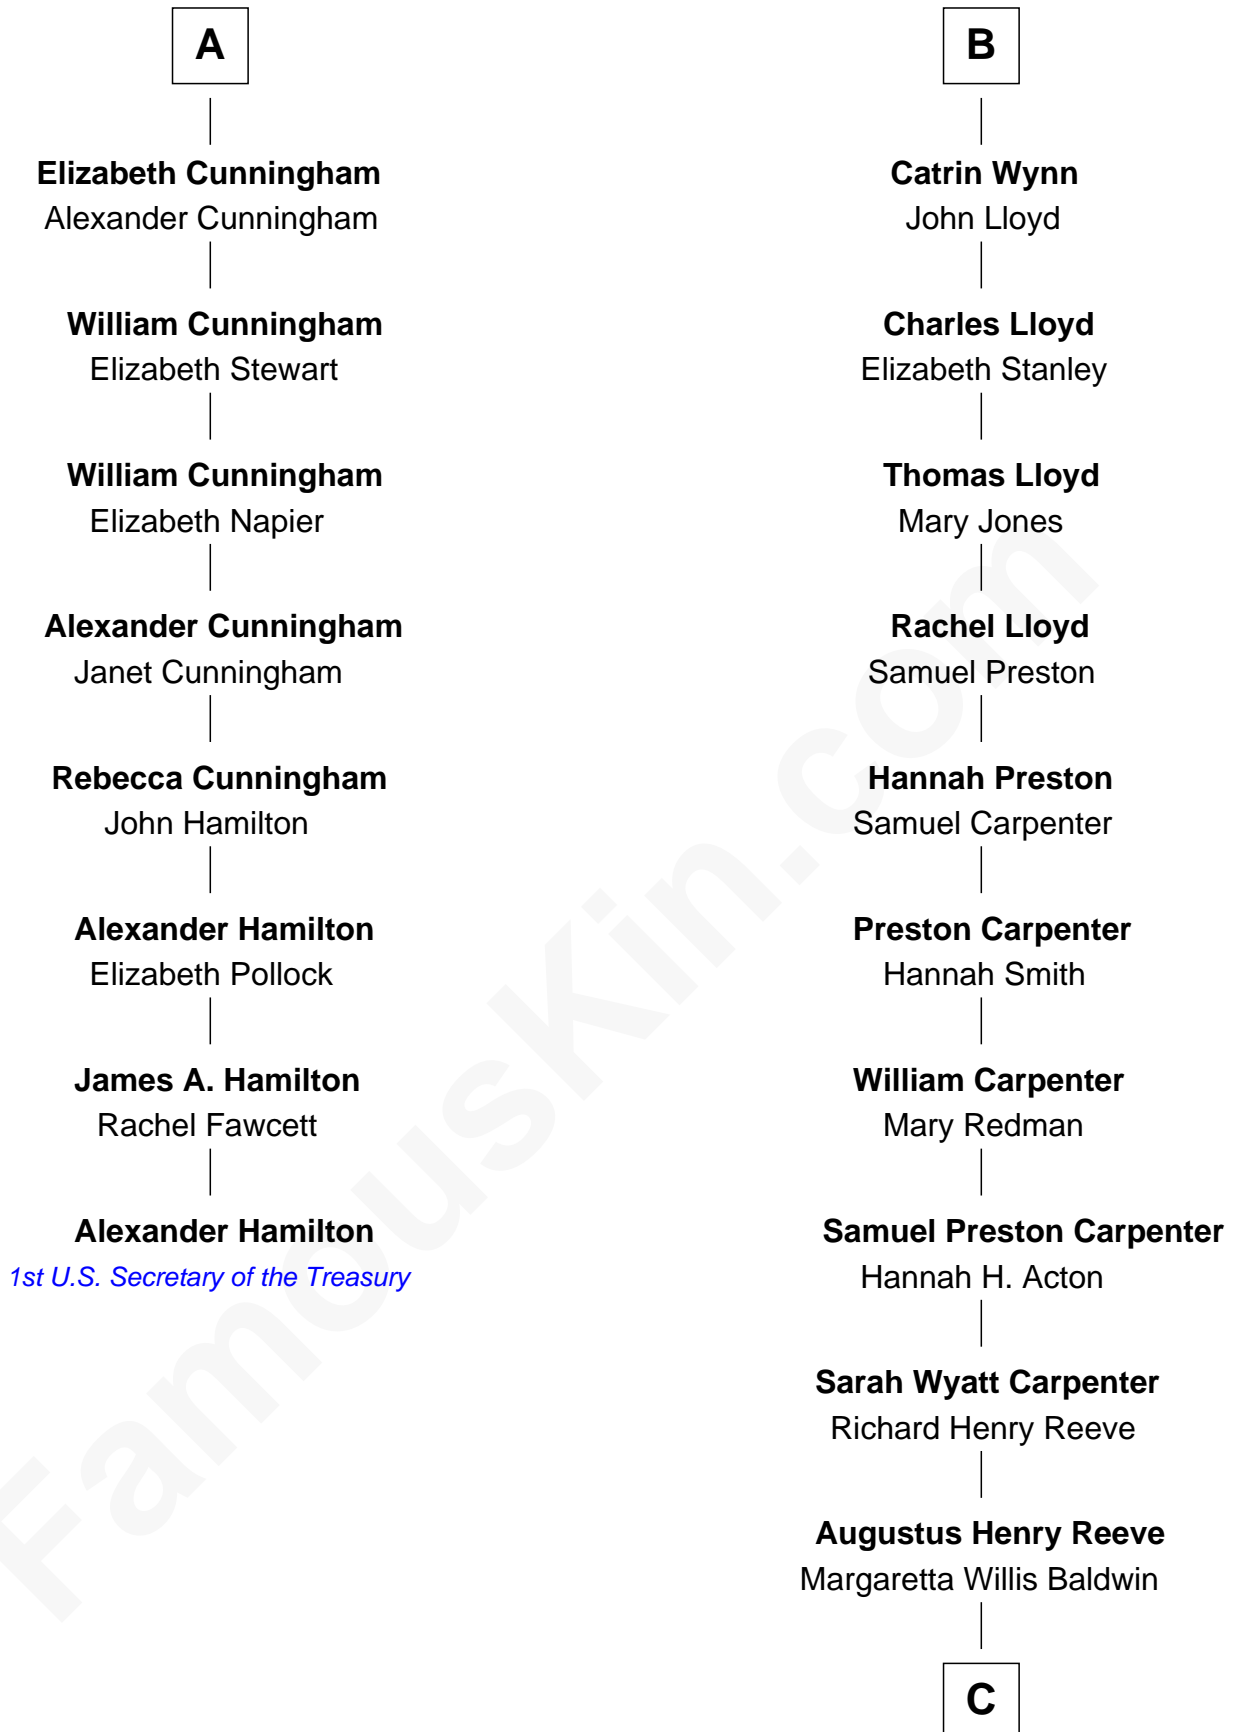

FamousKin.com Relationship Chart of

Alexander Hamilton

1st U.S. Secretary of the Treasury

14th cousin 5 times removed of

Christopher Reeve

Movie Actor

C

Richard Henry Reeve