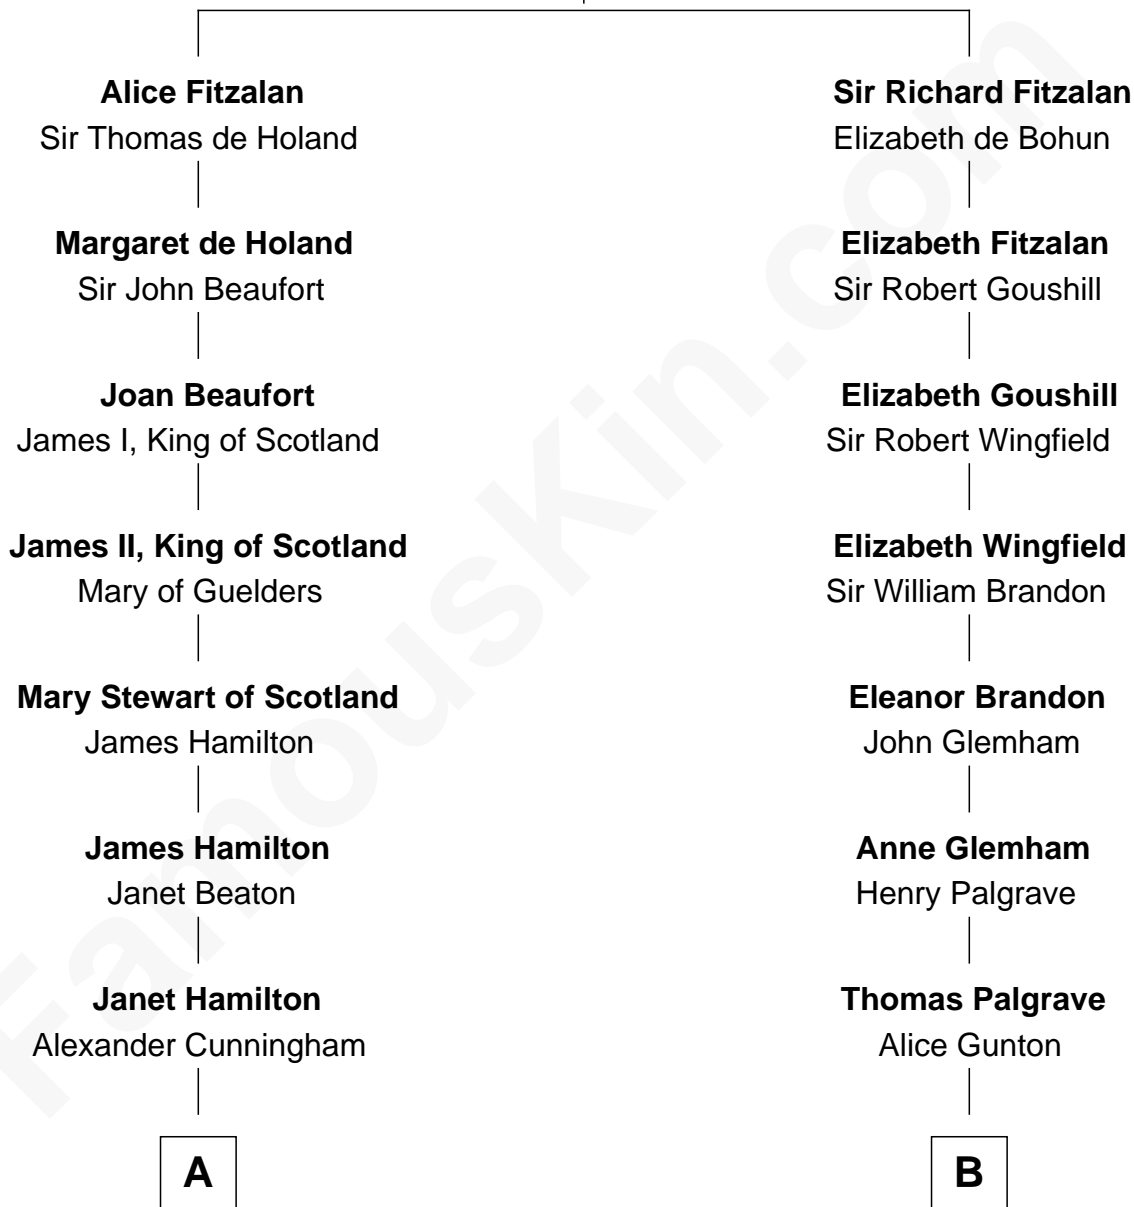

FamousKin.com Relationship Chart of

Alexander Hamilton

1st U.S. Secretary of the Treasury

15th cousin 5 times removed of

George H. W. Bush

41st U.S. President

Richard Fitzalan
Eleanor Plantagenet

C

Harriet Eleanor Fay
Rev. James Smith Bush

Samuel Prescott Bush
Flora Sheldon

Prescott Sheldon Bush
Dorothy Wear Walker

George H. W. Bush
41st U.S. President

FamousKin.com