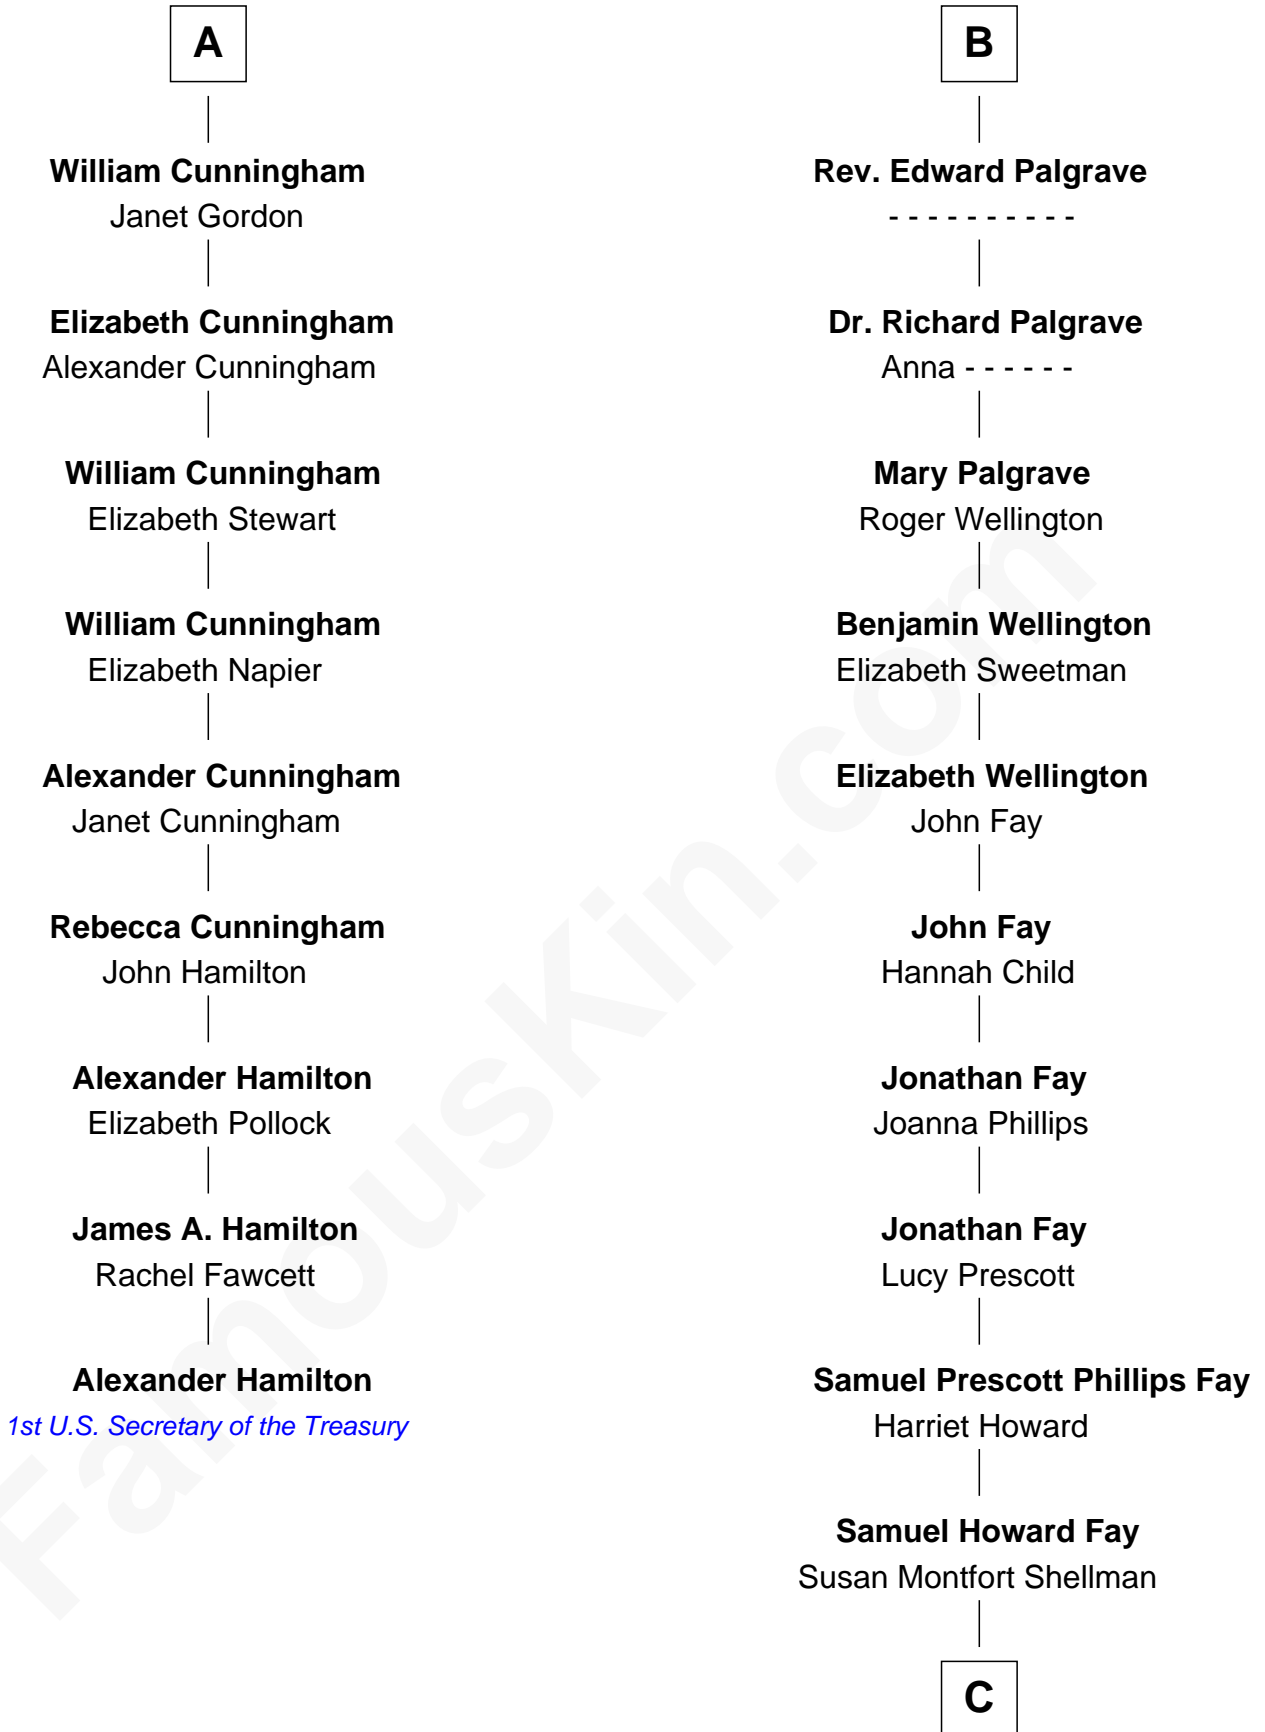

FamousKin.com Relationship Chart of

Alexander Hamilton

1st U.S. Secretary of the Treasury

15th cousin 5 times removed of

George H. W. Bush

41st U.S. President

Richard Fitzalan
Eleanor Plantagenet

C

Harriet Eleanor Fay
Rev. James Smith Bush

Samuel Prescott Bush
Flora Sheldon

Prescott Sheldon Bush
Dorothy Wear Walker

George H. W. Bush
41st U.S. President

FamousKin.com