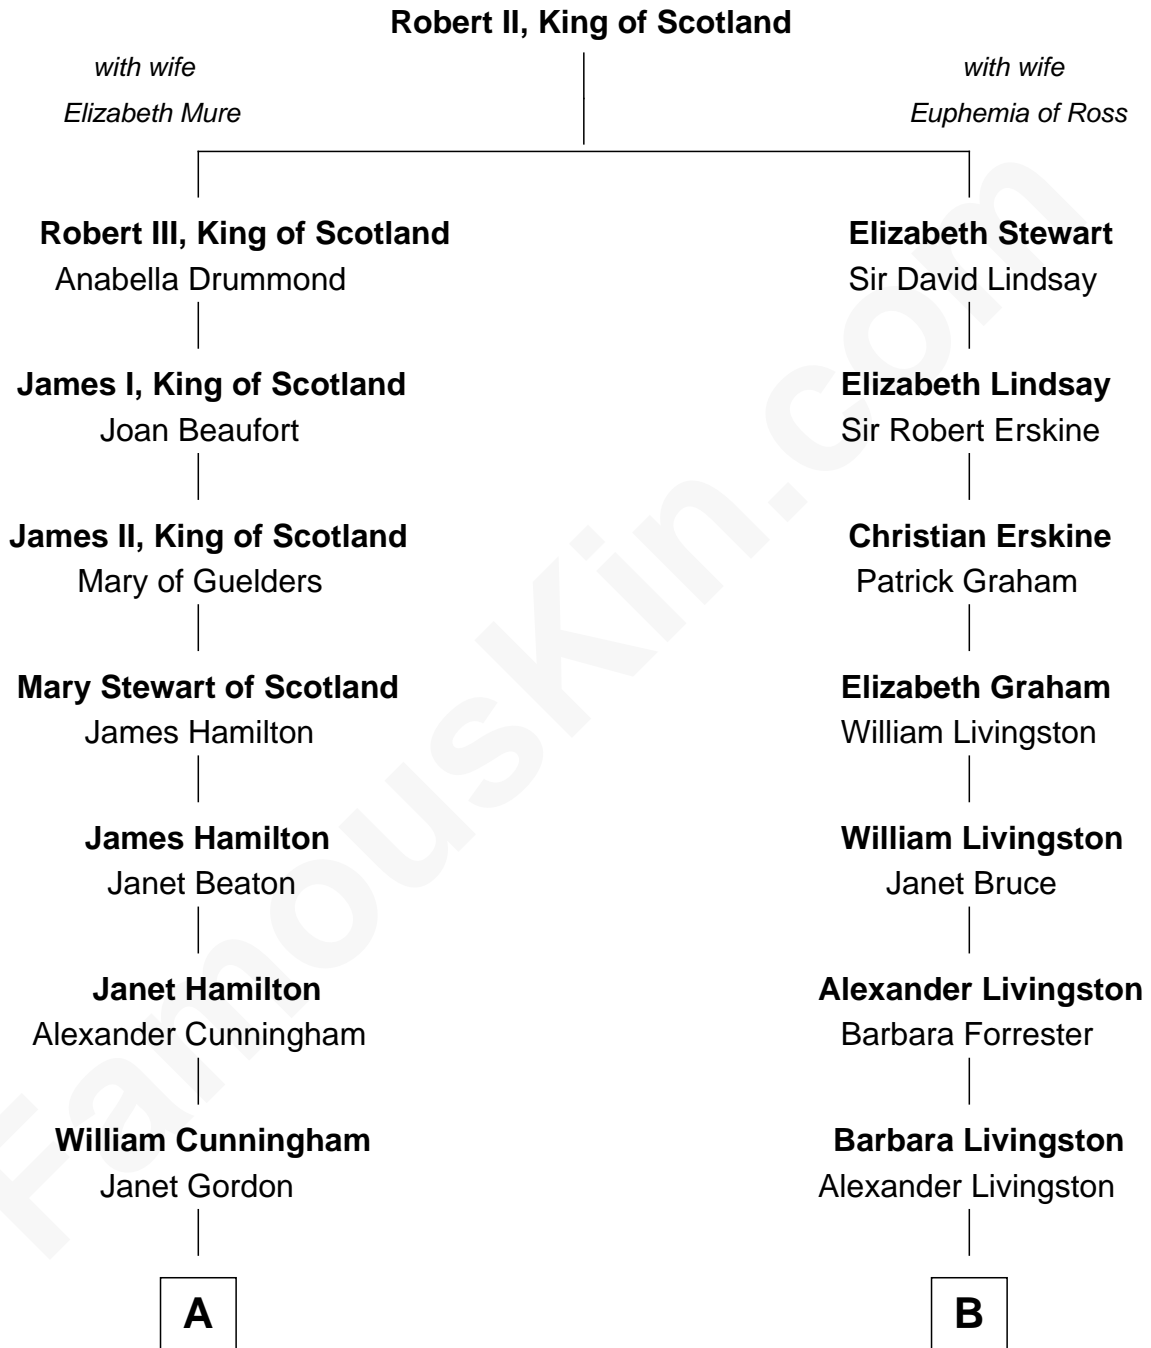

FamousKin.com Relationship Chart of

Alexander Hamilton

1st U.S. Secretary of the Treasury

14th cousin 4 times removed of

George H. W. Bush

41st U.S. President

C

Prescott Sheldon Bush

Dorothy Wear Walker

George H. W. Bush

41st U.S. President

FamousKin.com