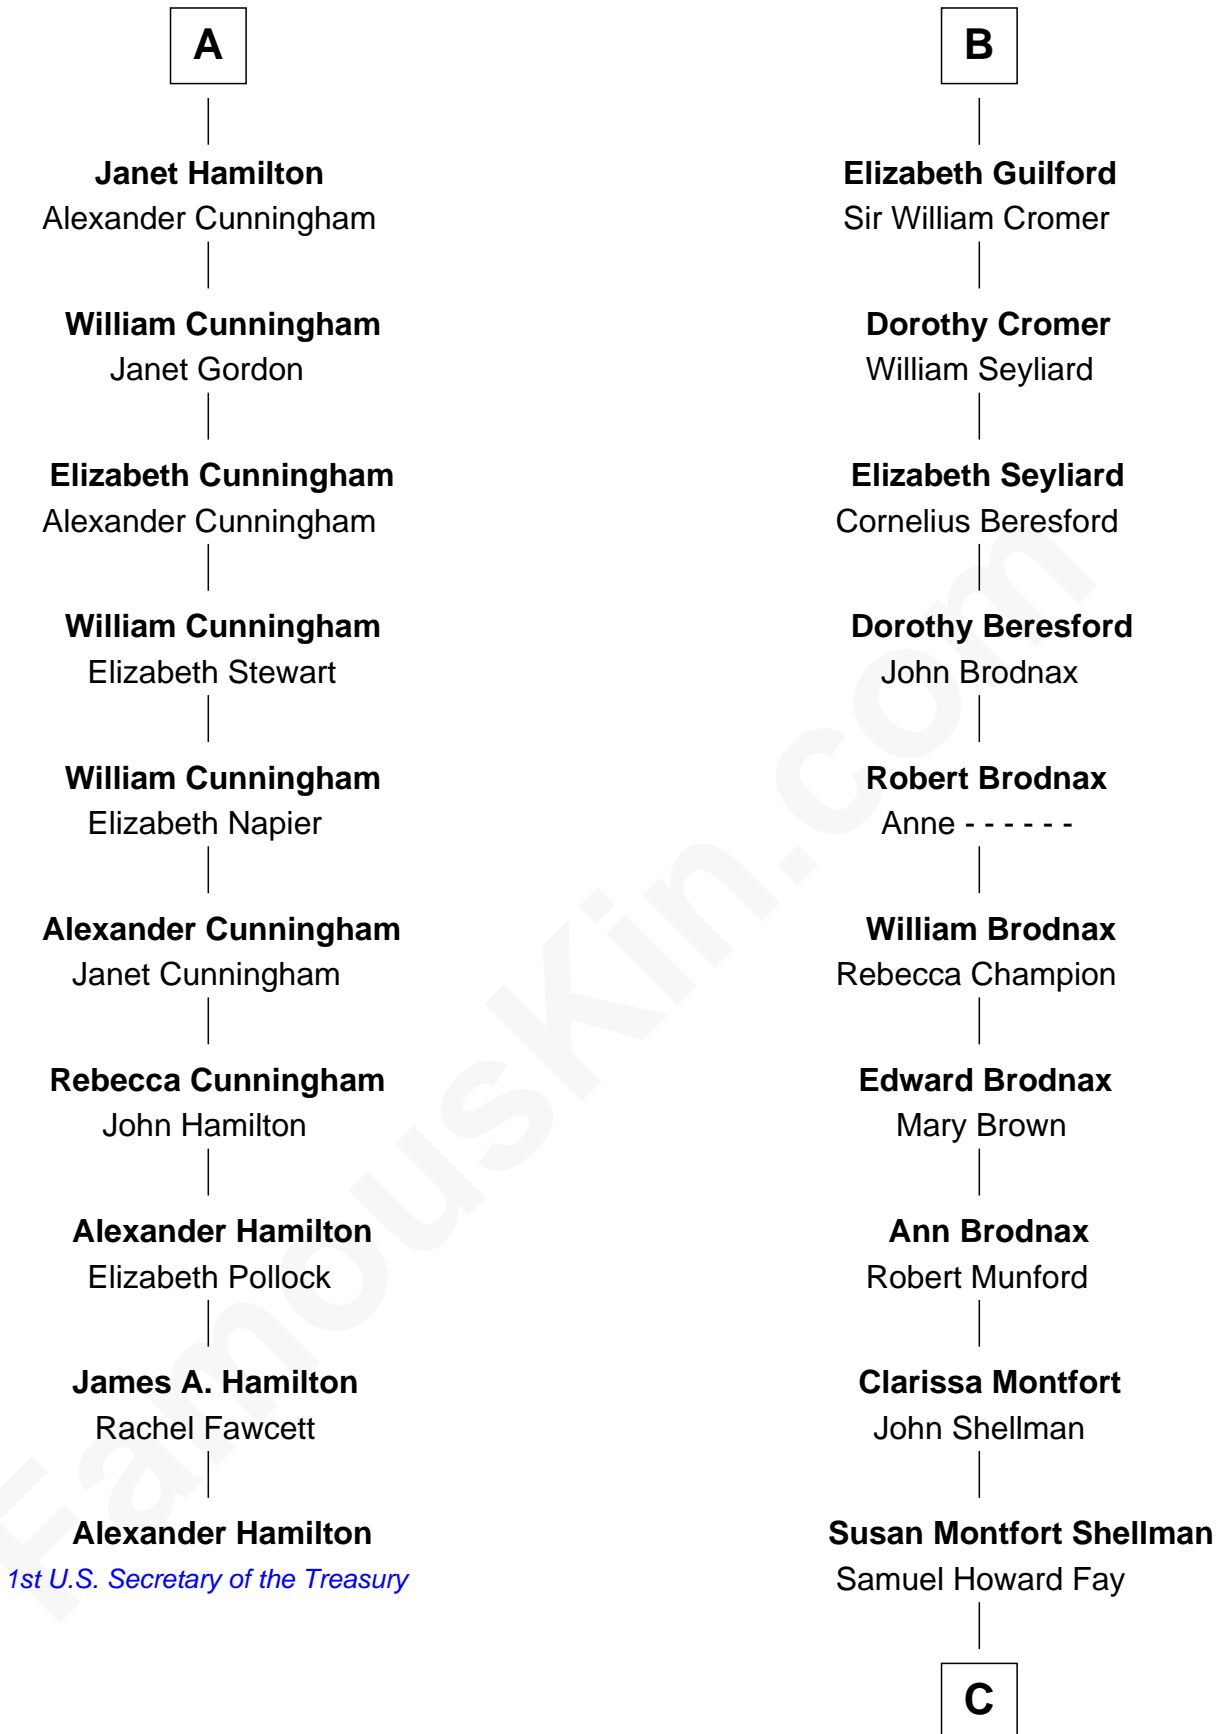

# FamousKin.com Relationship Chart of

**Alexander Hamilton**

*1st U.S. Secretary of the Treasury*

**16th cousin 5 times removed of**

**George W. Bush**

*43rd U.S. President*

**Sir Robert de Holland**

Maude la Zouche

**C**

**Harriet Eleanor Fay**  
Rev. James Smith Bush

**Samuel Prescott Bush**  
Flora Sheldon

**Prescott Sheldon Bush**  
Dorothy Wear Walker

**George Herbert Walker Bush**  
Barbara Pierce

**George W. Bush**  
*43rd U.S. President*