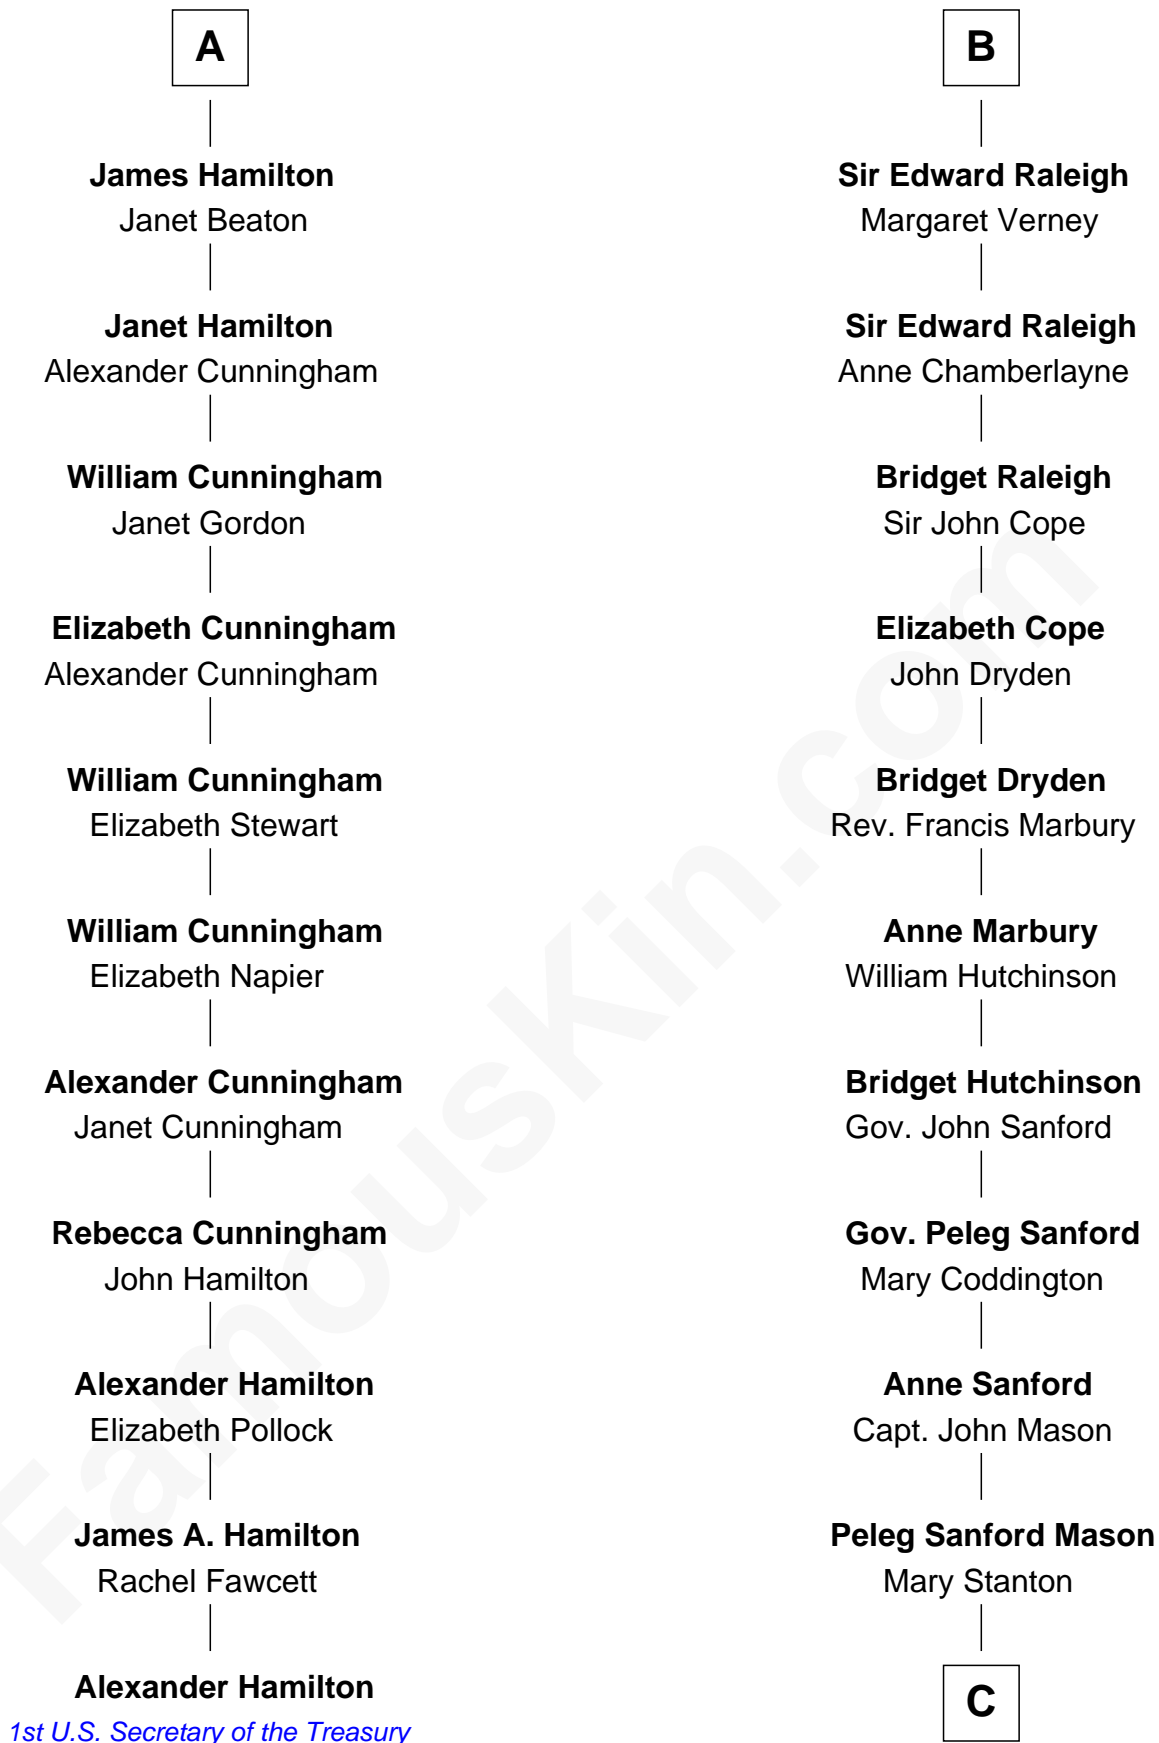

## Relationship Chart of

### Alexander Hamilton

1st U.S. Secretary of the Treasury

17th cousin 2 times removed of

### Lucretia (Rudolph) Garfield

First Lady of President James Garfield

**C**

**Elijah Mason**  
Lucretia Greene

**Arabella Greene Mason**  
Zebulon Rudolph

**Lucretia (Rudolph) Garfield**  
*First Lady of James Garfield*