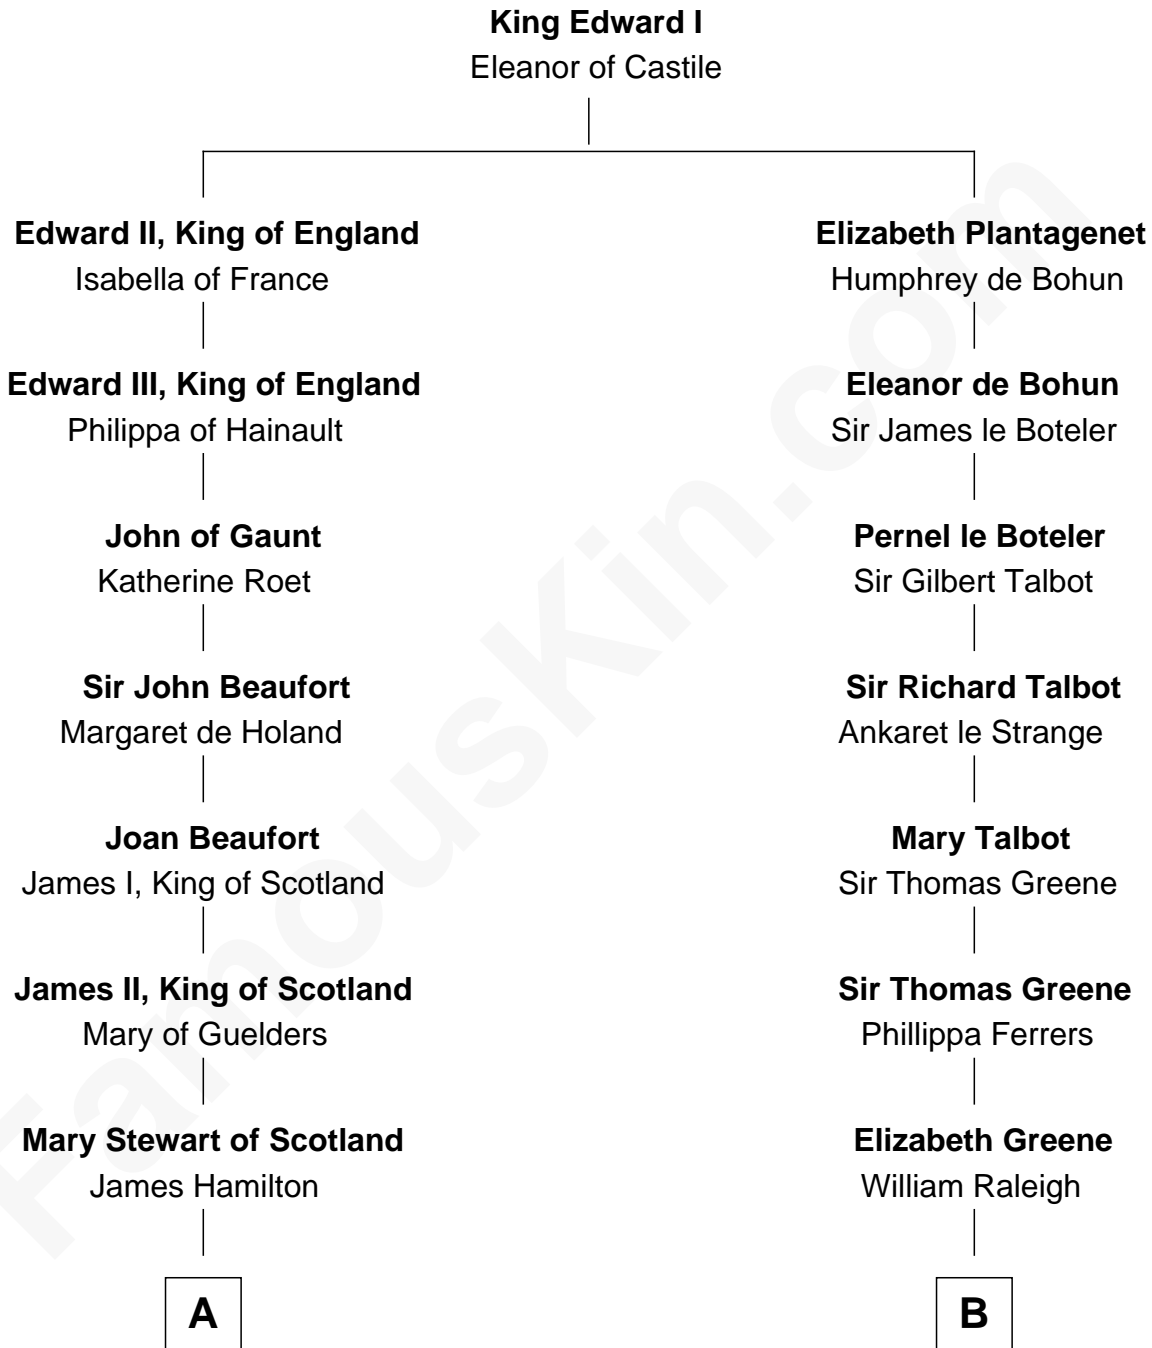

## Relationship Chart of

### Alexander Hamilton

1st U.S. Secretary of the Treasury

17th cousin 2 times removed of

### Lucretia (Rudolph) Garfield

First Lady of President James Garfield

**C**

**Elijah Mason**  
Lucretia Greene

**Arabella Greene Mason**  
Zebulon Rudolph

**Lucretia (Rudolph) Garfield**  
*First Lady of James Garfield*