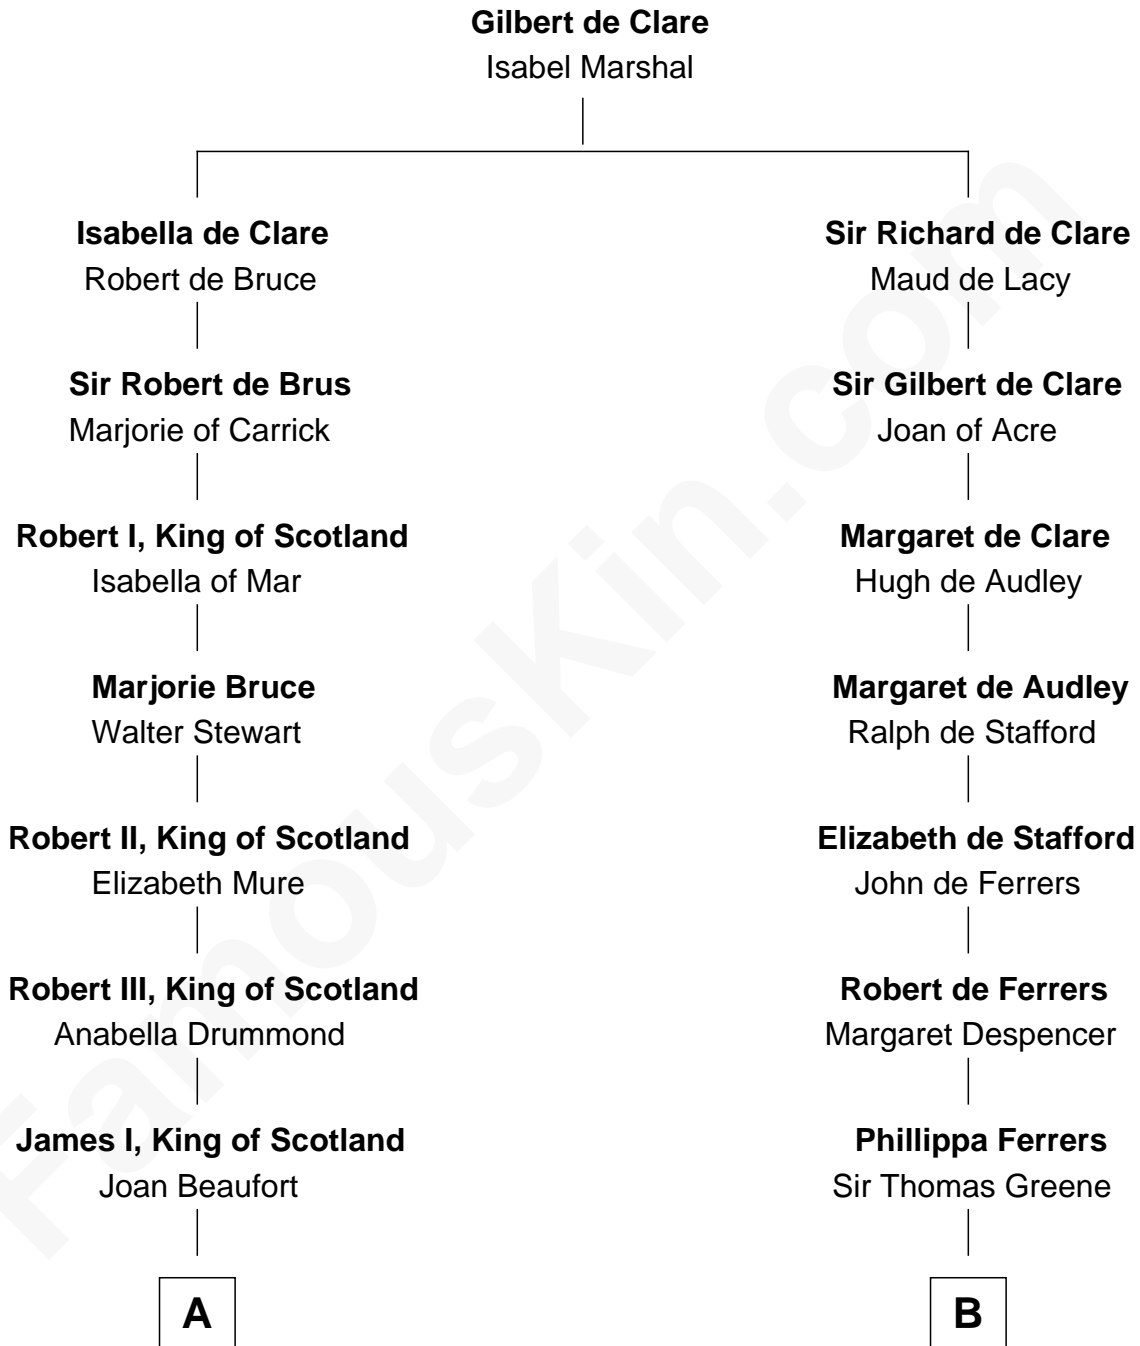

FamousKin.com

Relationship Chart of

Alexander Hamilton

1st U.S. Secretary of the Treasury

19th cousin 1 time removed of

Lucretia (Rudolph) Garfield

First Lady of President James Garfield

C

Alexander Hamilton

Elizabeth Pollock

James A. Hamilton

Rachel Fawcett

Alexander Hamilton

1st U.S. Secretary of the Treasury

D

Peleg Sanford Mason