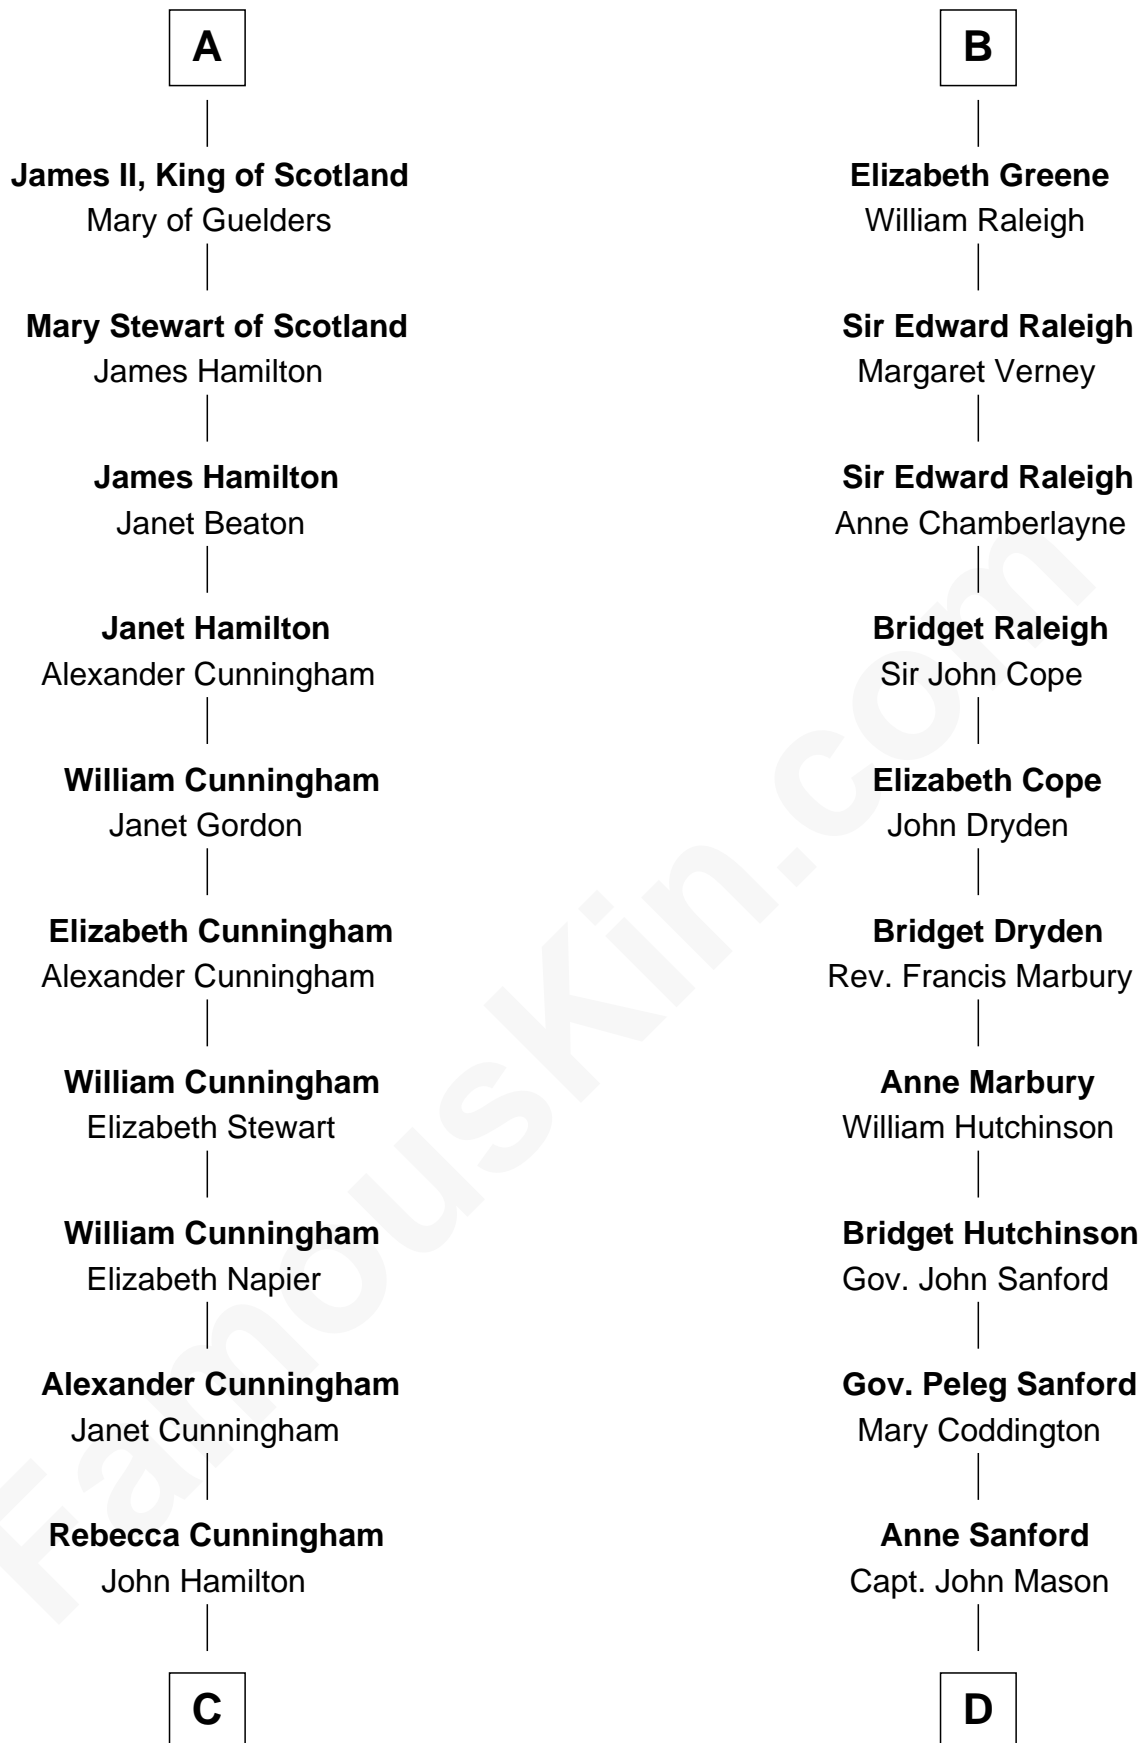

FamousKin.com

Relationship Chart of

Alexander Hamilton

1st U.S. Secretary of the Treasury

19th cousin 1 time removed of

Lucretia (Rudolph) Garfield

First Lady of President James Garfield

C

Alexander Hamilton

Elizabeth Pollock

James A. Hamilton

Rachel Fawcett

Alexander Hamilton

1st U.S. Secretary of the Treasury

D

Peleg Sanford Mason

Mary Stanton

Elijah Mason

Lucretia Greene

Arabella Greene Mason

Zebulon Rudolph

Lucretia (Rudolph) Garfield

First Lady of James Garfield