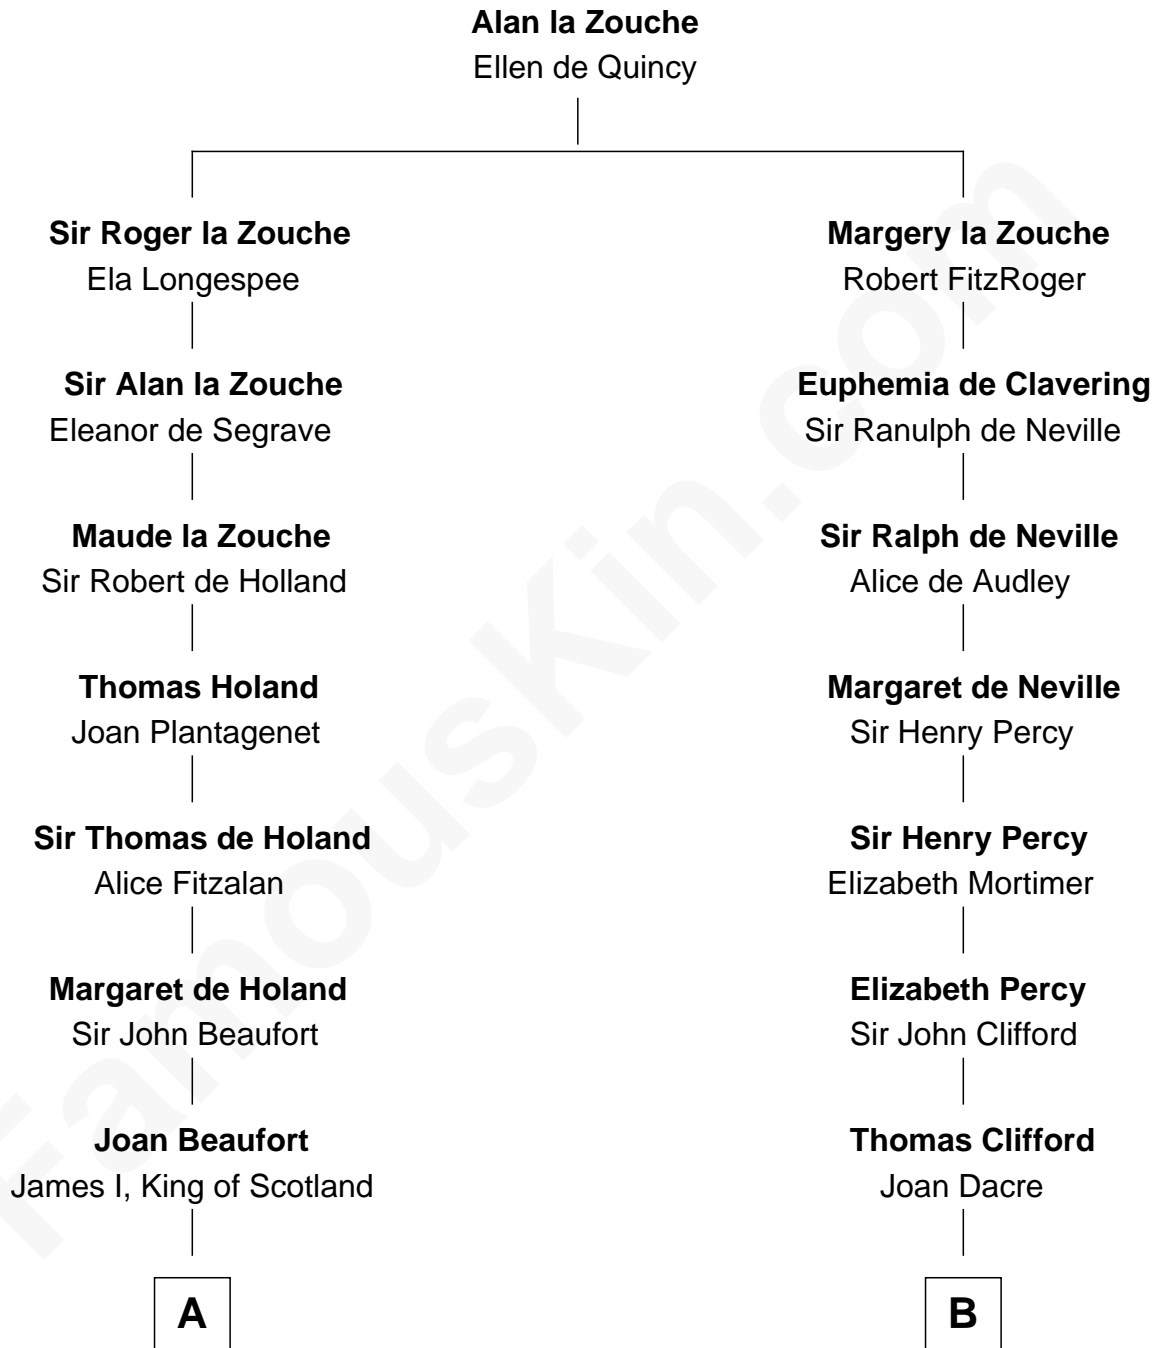

FamousKin.com

Relationship Chart of

Alexander Hamilton

1st U.S. Secretary of the Treasury

13th cousin 6 times removed of

Richard More

(c1614 - c1696) Mayflower passenger 1620

MAYFLOWER

C

—
Alexander Hamilton

Elizabeth Pollock

—
James A. Hamilton

Rachel Fawcett

—
Alexander Hamilton

1st U.S. Secretary of the Treasury

FamousKin.com