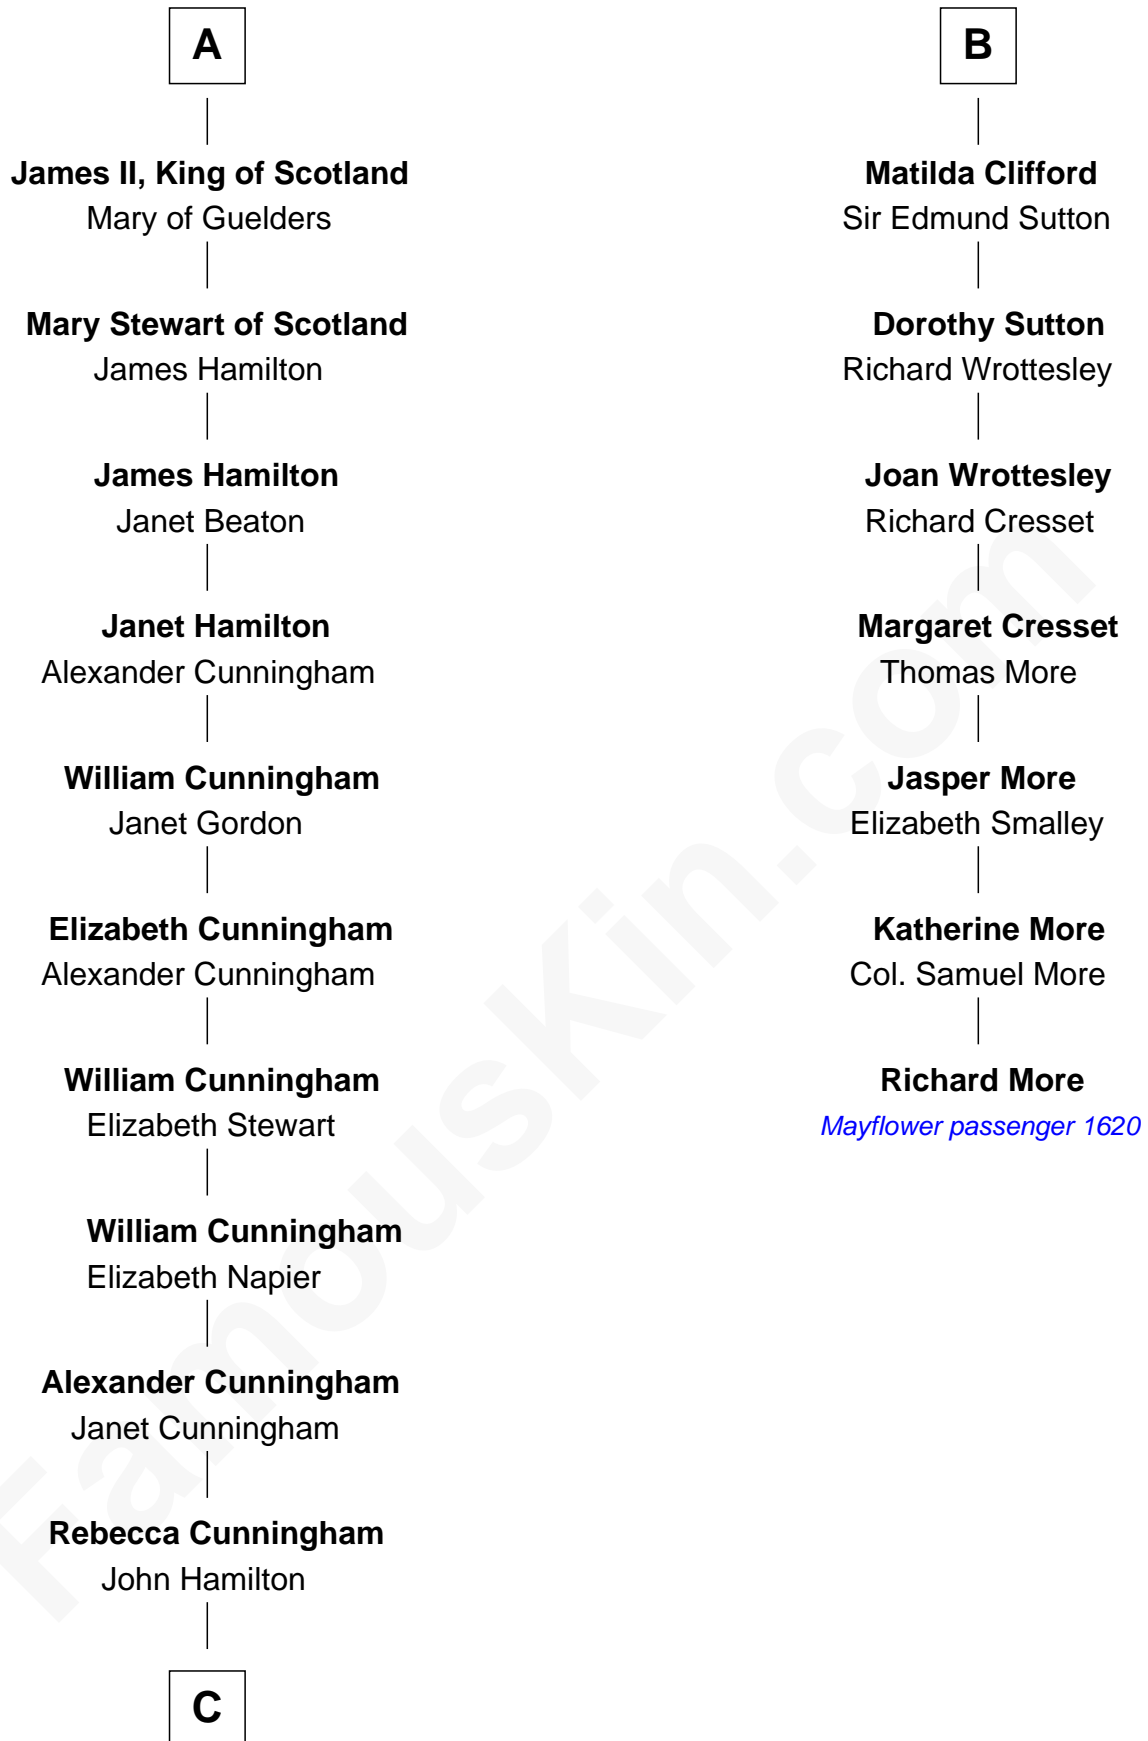

FamousKin.com

Relationship Chart of

Alexander Hamilton

1st U.S. Secretary of the Treasury

13th cousin 6 times removed of

Richard More

(c1614 - c1696) Mayflower passenger 1620

MAYFLOWER

C

—
Alexander Hamilton

Elizabeth Pollock

—
James A. Hamilton

Rachel Fawcett

—
Alexander Hamilton

1st U.S. Secretary of the Treasury

FamousKin.com