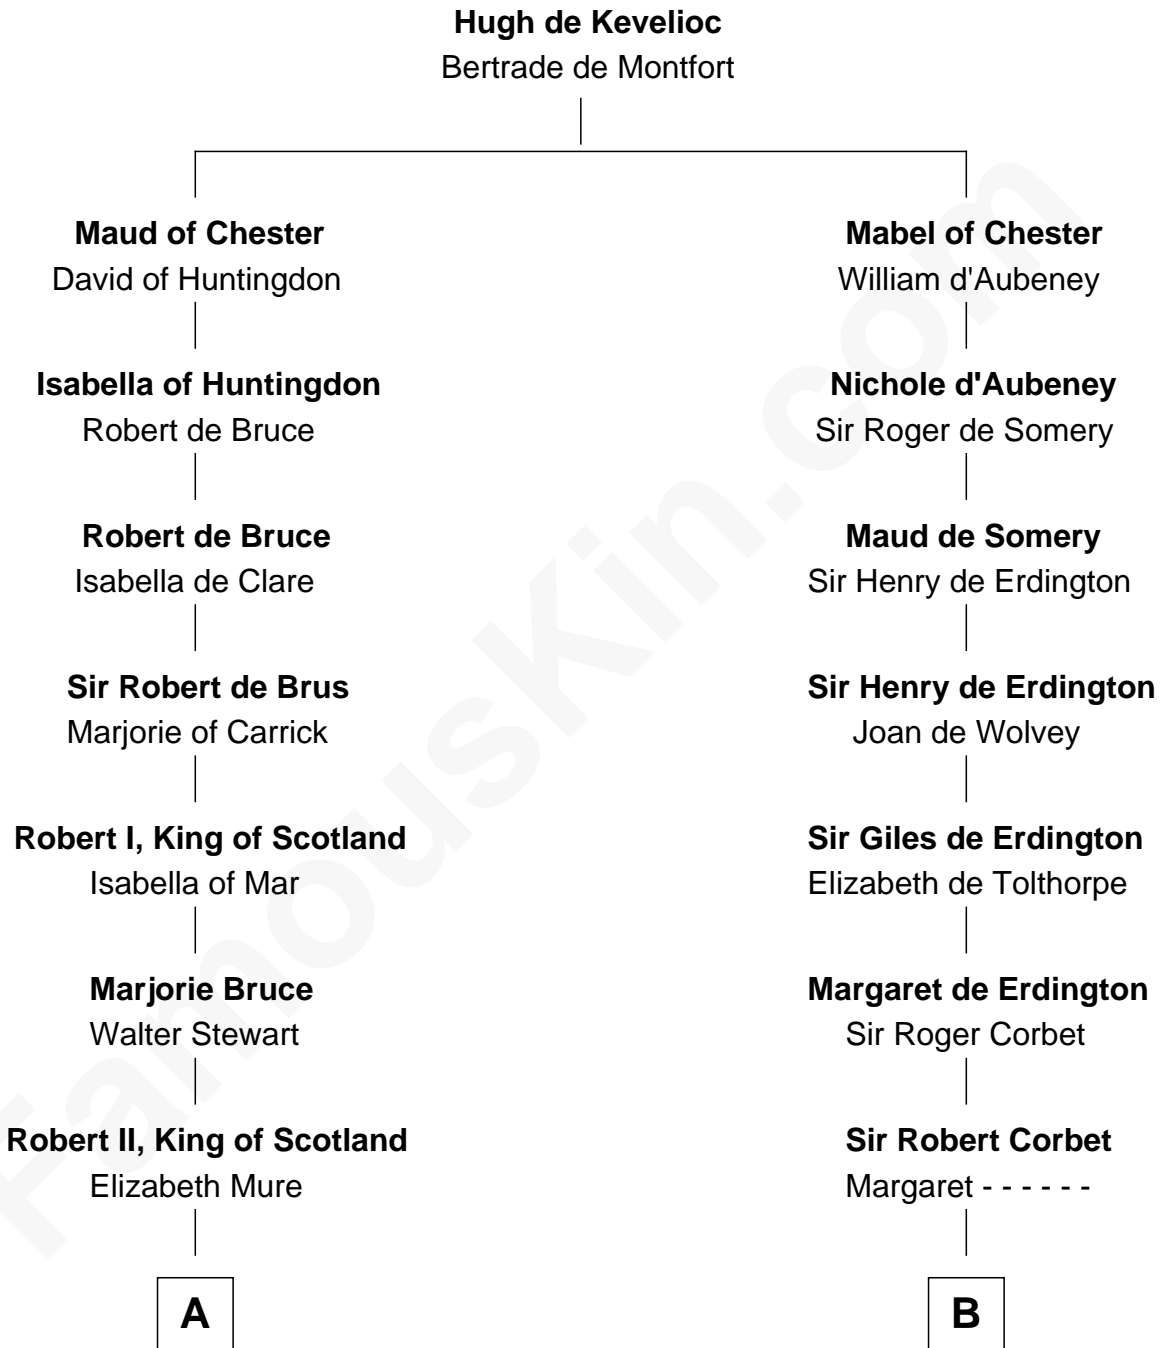

FamousKin.com

Relationship Chart of

Alexander Hamilton

1st U.S. Secretary of the Treasury

13th cousin 8 times removed of

Richard More

(c1614 - c1696) Mayflower passenger 1620

MAYFLOWER

C

—
Alexander Cunningham

Janet Cunningham

—
Rebecca Cunningham

John Hamilton

—
Alexander Hamilton

Elizabeth Pollock

—
James A. Hamilton

Rachel Fawcett

—
Alexander Hamilton

1st U.S. Secretary of the Treasury

FamousKin.com