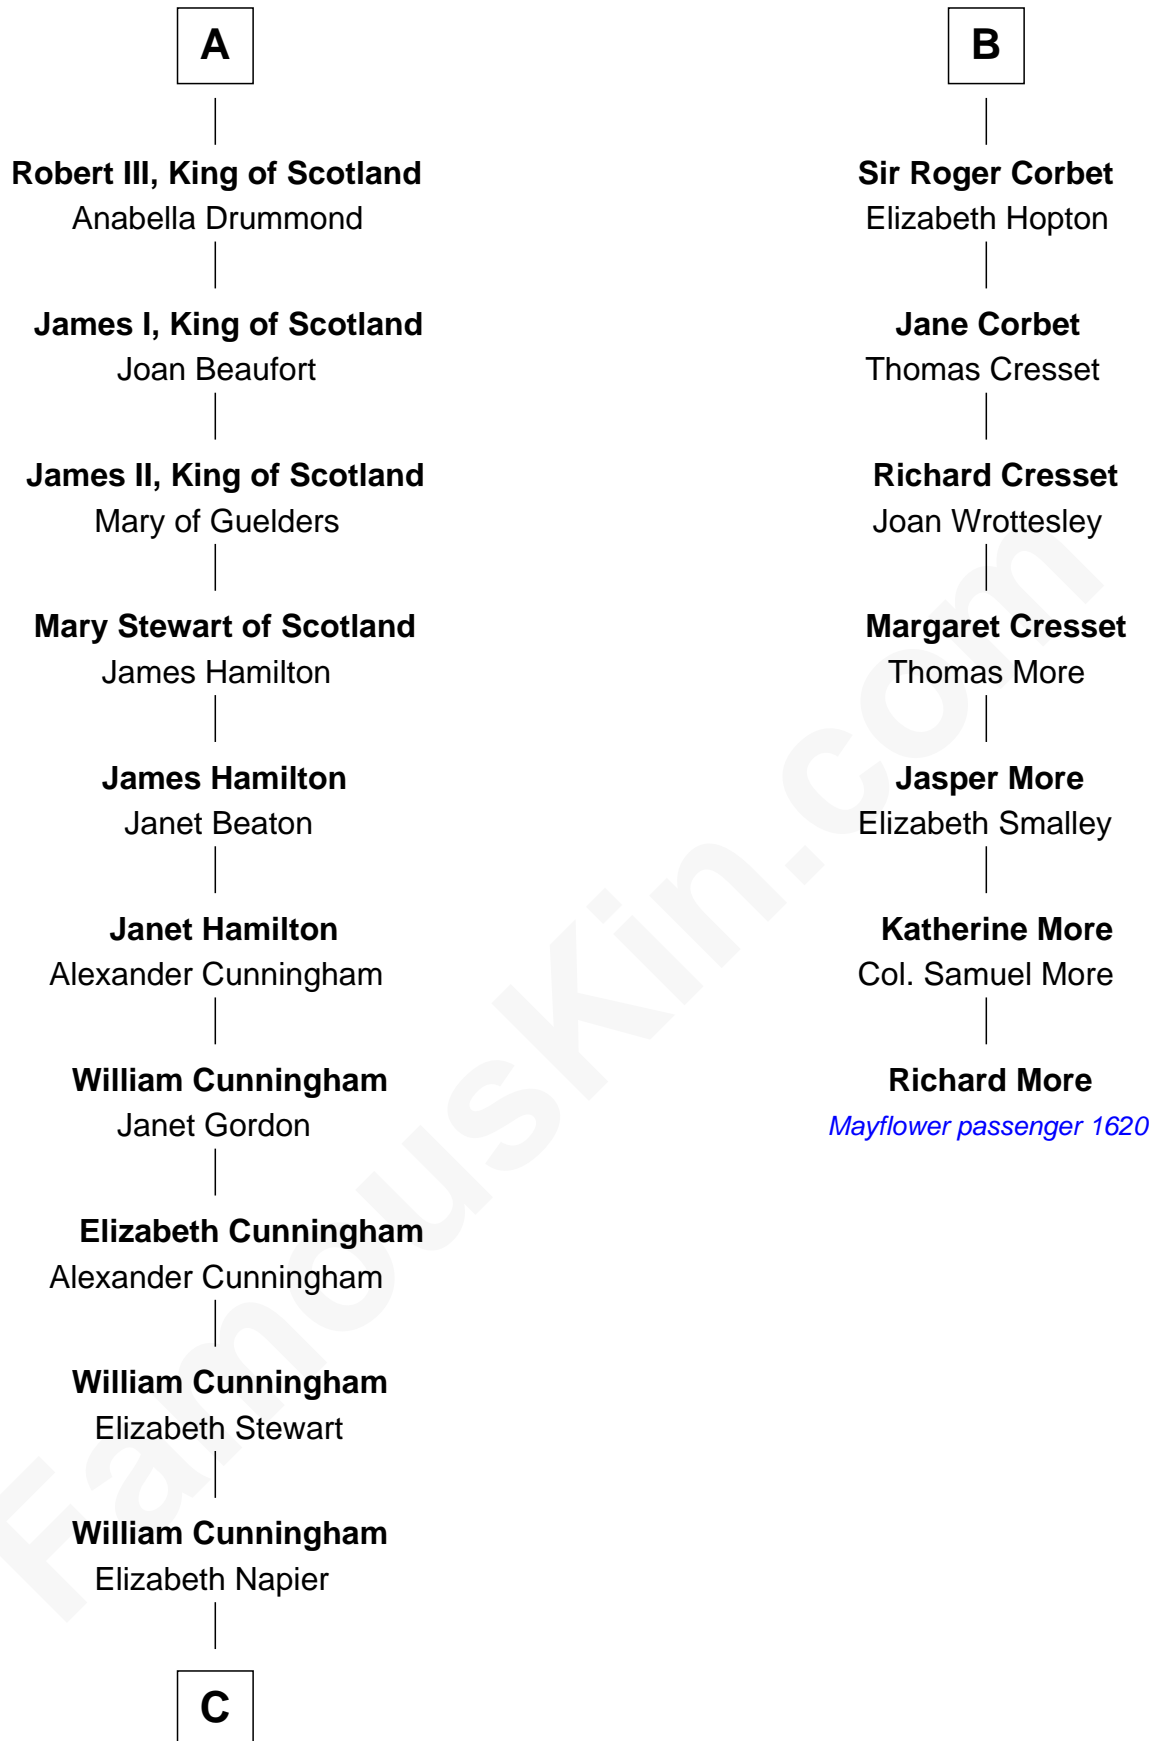

FamousKin.com

Relationship Chart of

Alexander Hamilton

1st U.S. Secretary of the Treasury

13th cousin 8 times removed of

Richard More

(c1614 - c1696) Mayflower passenger 1620

MAYFLOWER

C

—
Alexander Cunningham

Janet Cunningham

—
Rebecca Cunningham

John Hamilton

—
Alexander Hamilton

Elizabeth Pollock

—
James A. Hamilton

Rachel Fawcett

—
Alexander Hamilton

1st U.S. Secretary of the Treasury

FamousKin.com