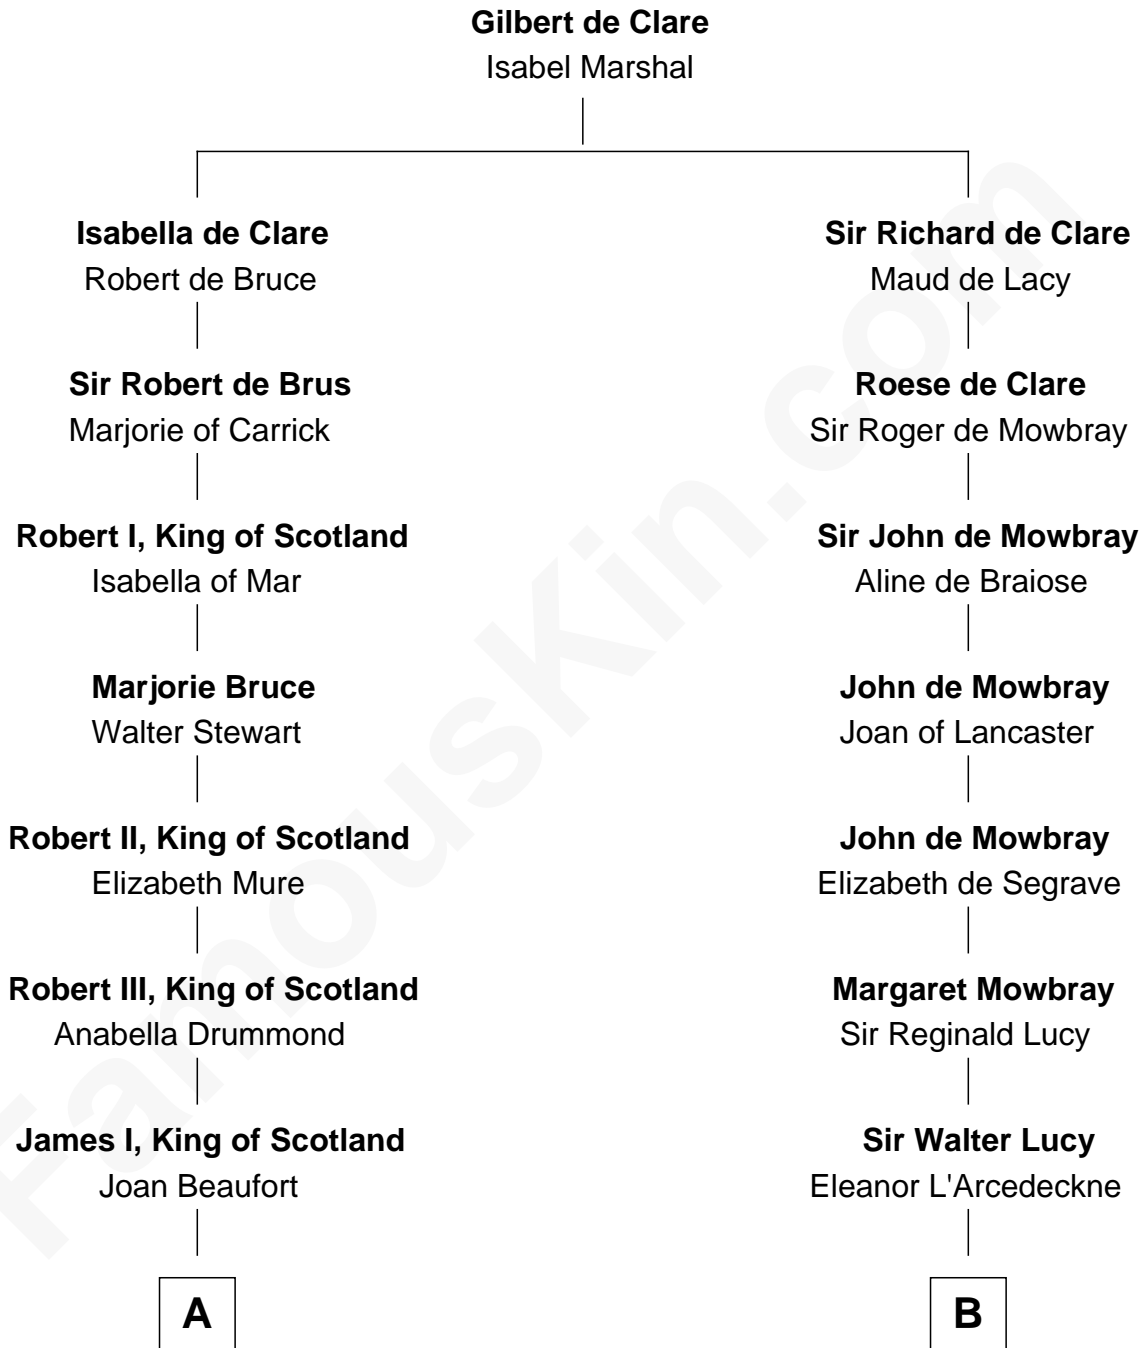

FamousKin.com

Relationship Chart of

Alexander Hamilton

1st U.S. Secretary of the Treasury

14th cousin 5 times removed of

Richard More

(c1614 - c1696) Mayflower passenger 1620

MAYFLOWER

C

—
Alexander Hamilton

Elizabeth Pollock

—
James A. Hamilton

Rachel Fawcett

—
Alexander Hamilton

1st U.S. Secretary of the Treasury

FamousKin.com