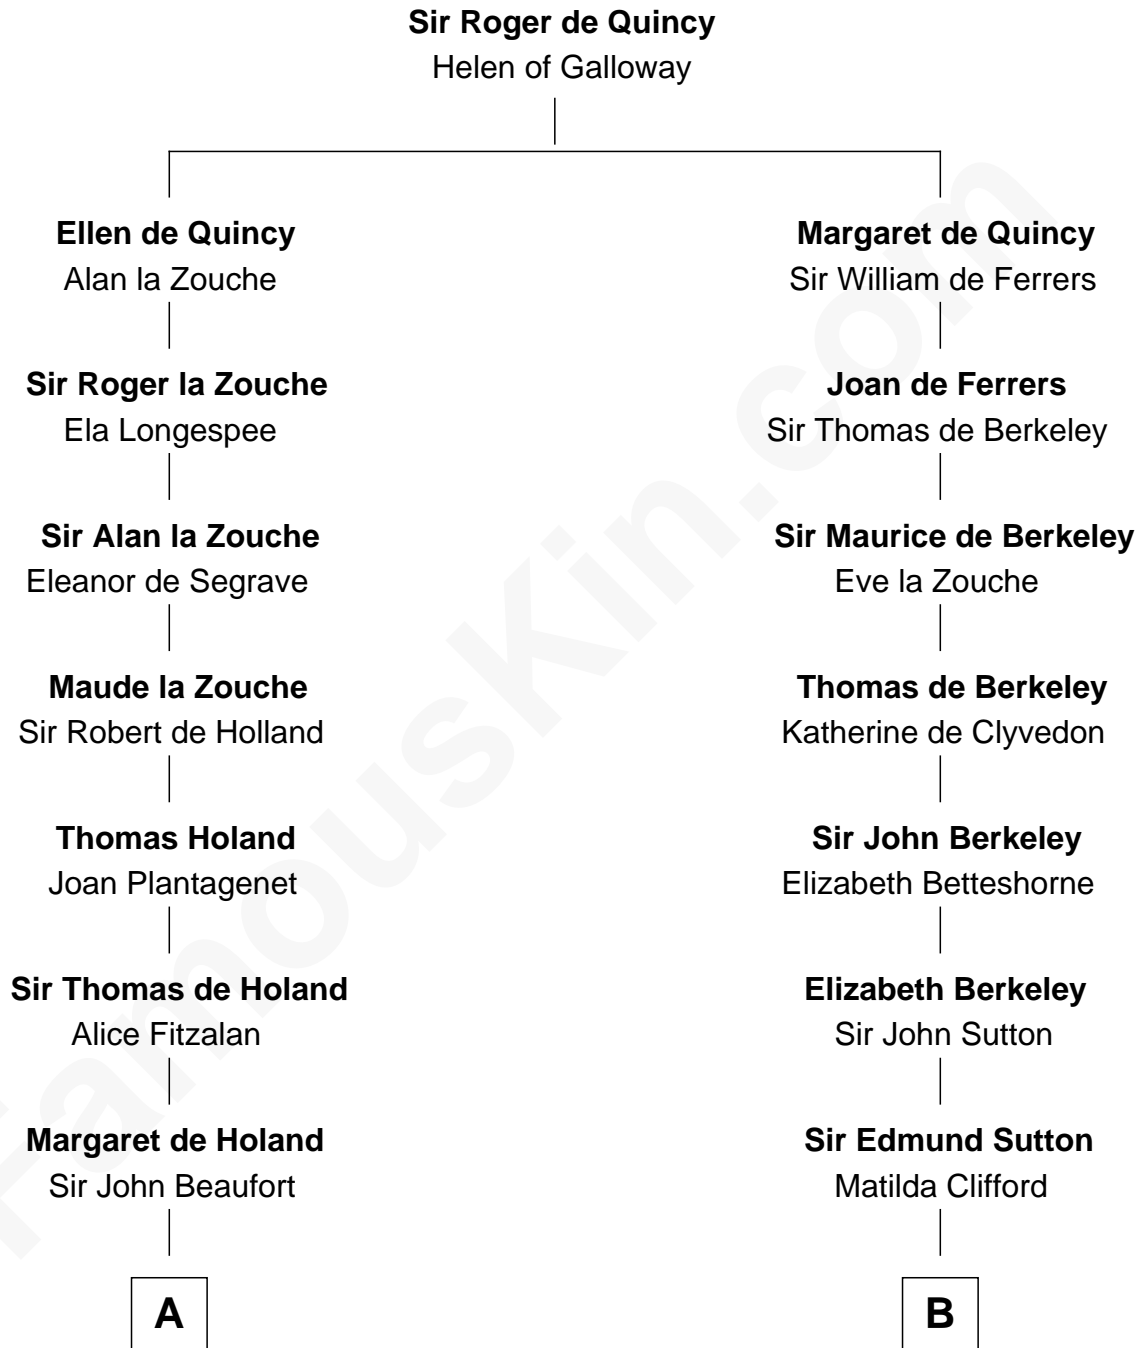

## Relationship Chart of

### Alexander Hamilton

1st U.S. Secretary of the Treasury

12th cousin 8 times removed of

**Richard More**

(c1614 - c1696) Mayflower passenger 1620

**MAYFLOWER**

**C**

—  
**Rebecca Cunningham**