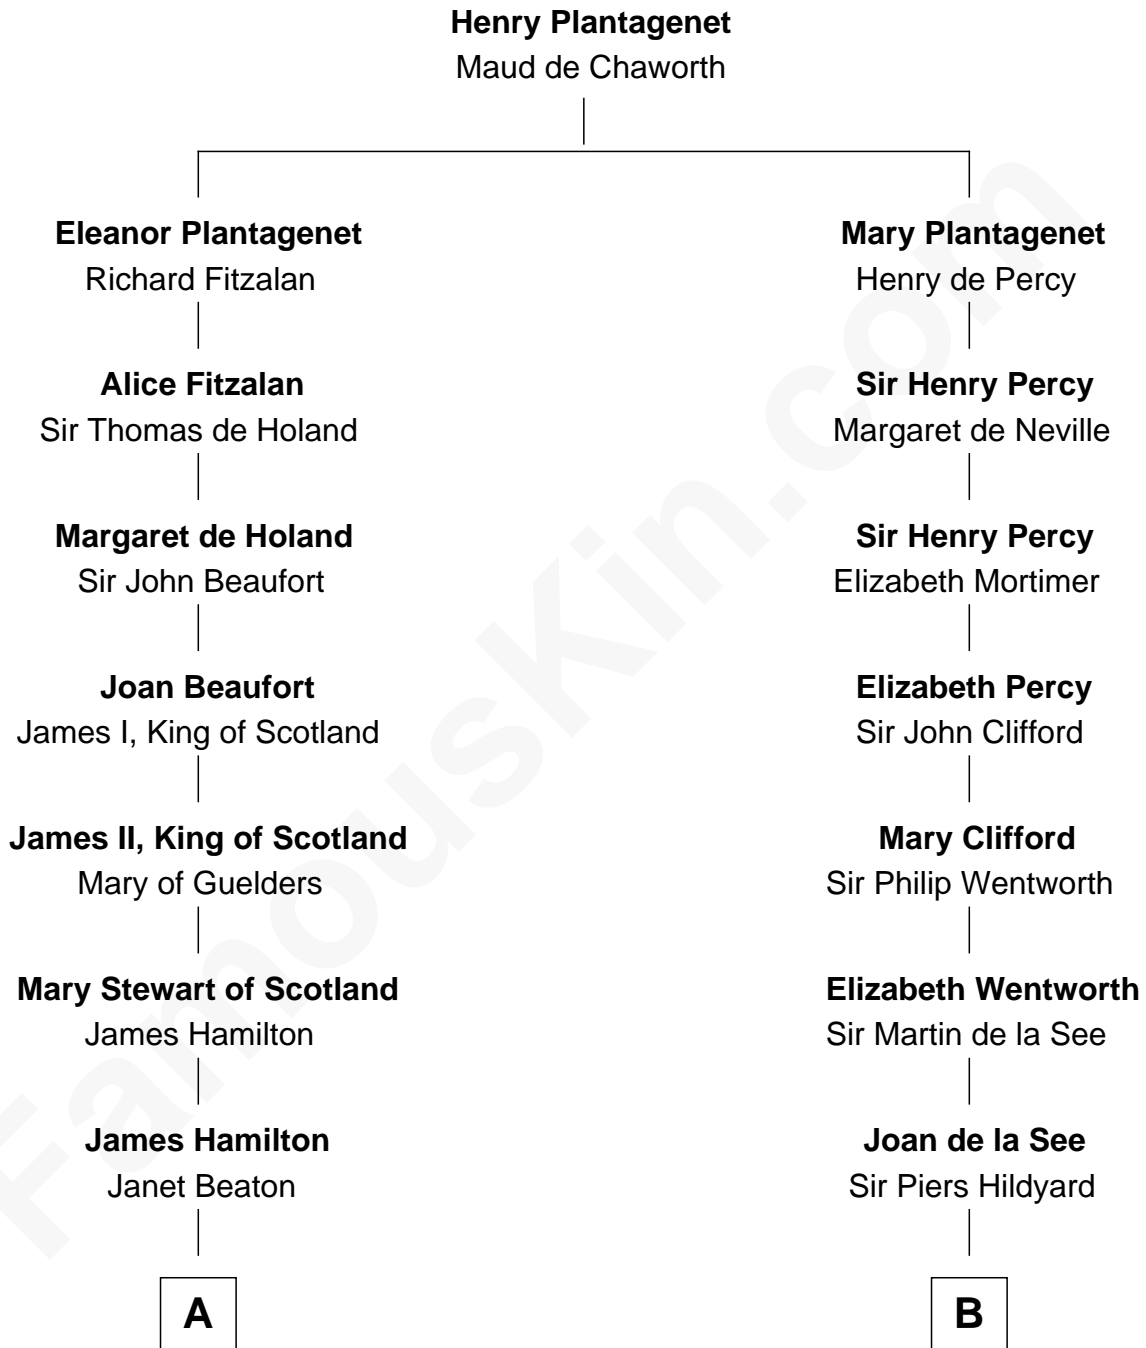

FamousKin.com

Relationship Chart of

Alexander Hamilton

1st U.S. Secretary of the Treasury

16th cousin 4 times removed of

Calvin Coolidge

30th U.S. President

C

—
Sally Briggs Brown

Israel Chase Brewer

—
Sarah Almeda Brewer

Calvin Galusha Coolidge

—
Col. John Calvin Coolidge

Victoria Josephine Moor

—
Calvin Coolidge

30th U.S. President