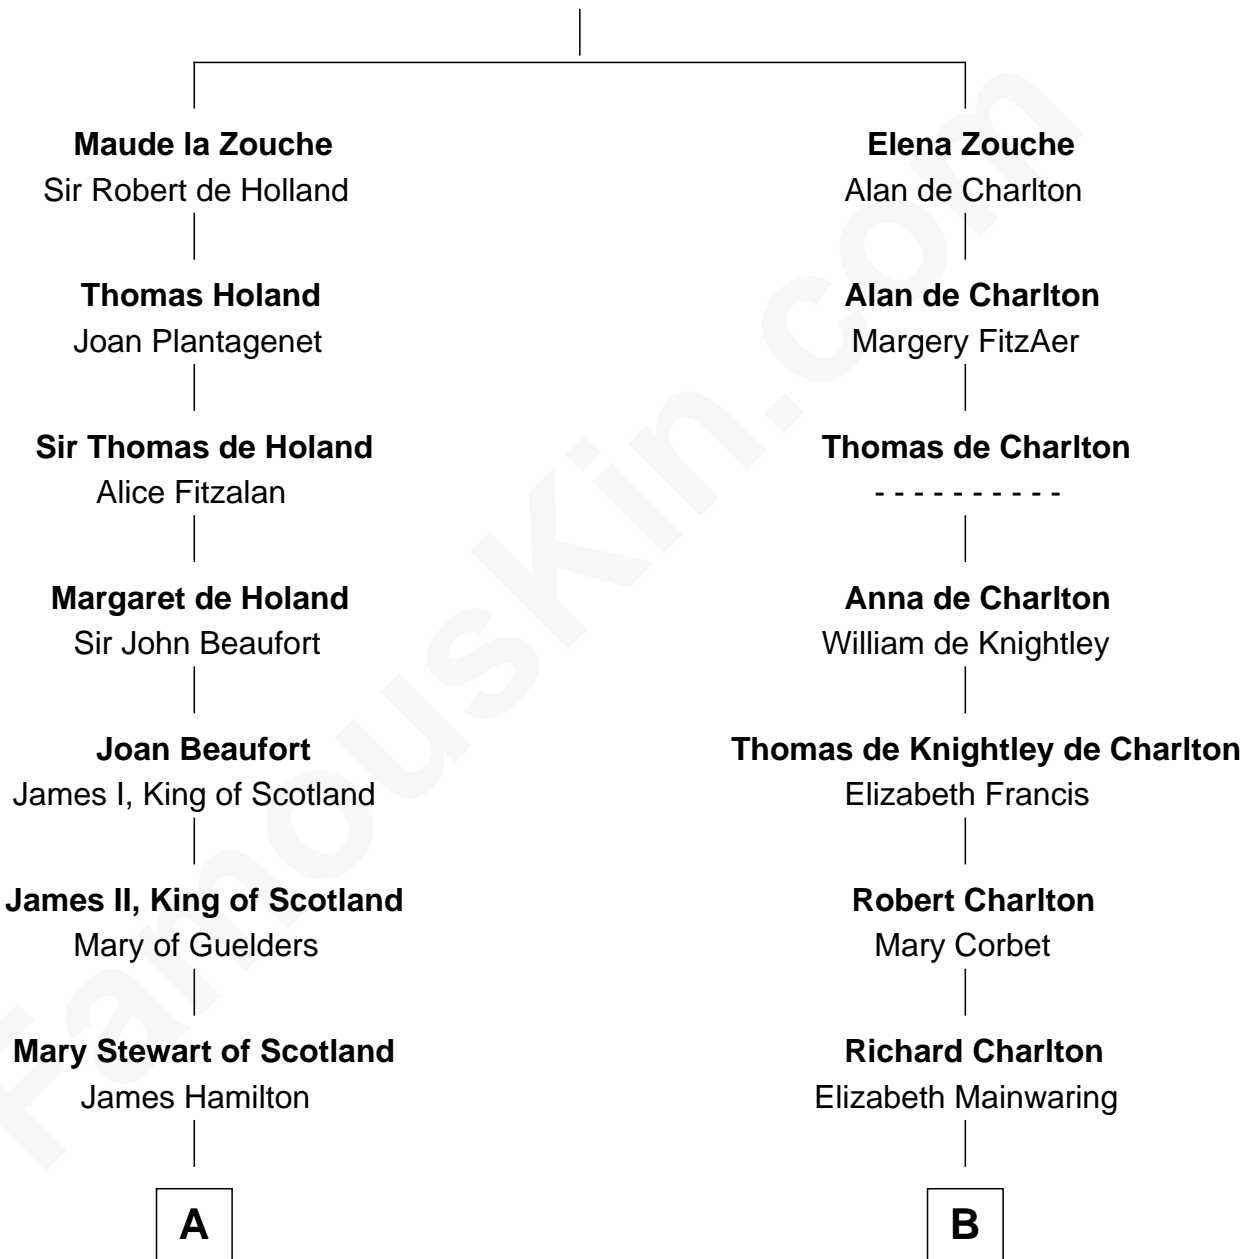

FamousKin.com

Relationship Chart of

Alexander Hamilton

1st U.S. Secretary of the Treasury

17th cousin 3 times removed of

Calvin Coolidge

30th U.S. President

Sir Alan la Zouche

Eleanor de Segrave

C

—
Mary Davis

John Dunlap Moor

—
Hiram Dunlap Moor

Abigail Pinney Franklin

—
Victoria Josephine Moor

Col. John Calvin Coolidge