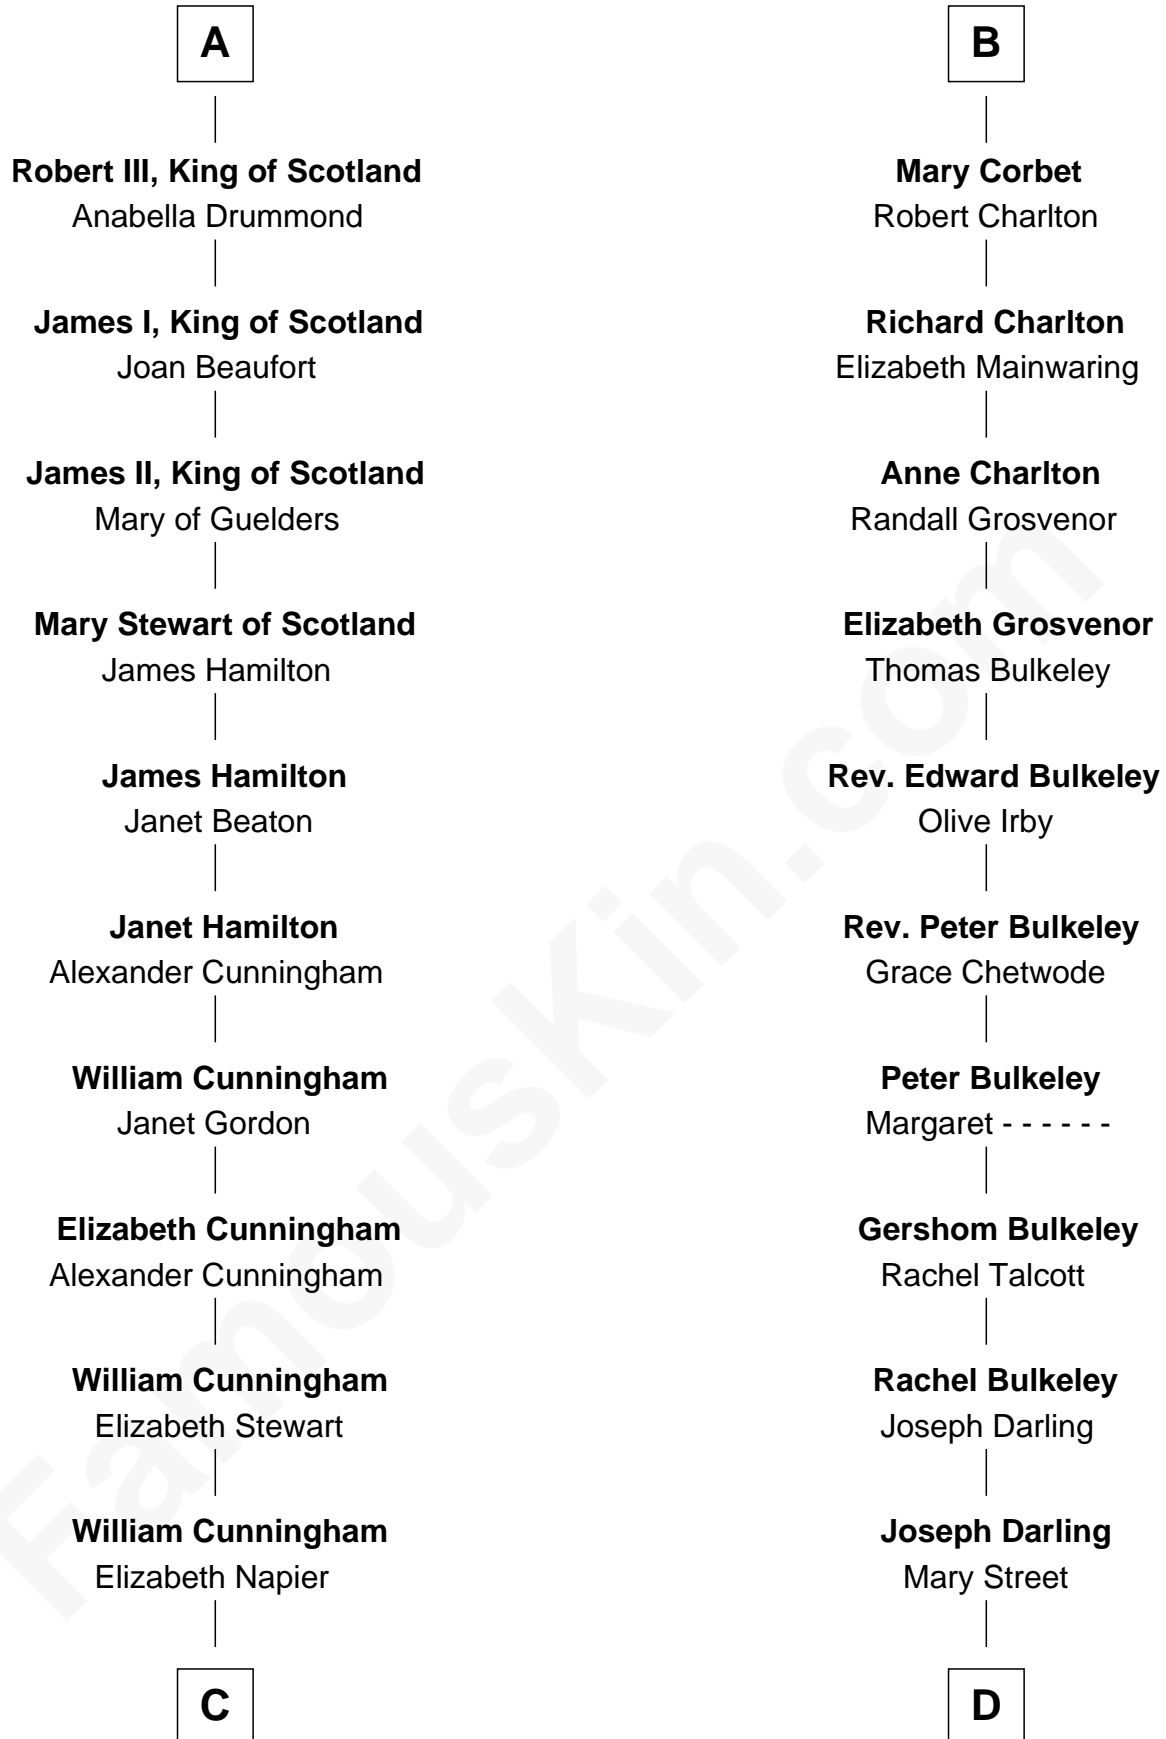

# FamousKin.com Relationship Chart of

**Alexander Hamilton**

*1st U.S. Secretary of the Treasury*

21st cousin of

**Norman Rockwell**

*American Artist*

**Hugh de Kevelioc**  
Bertrade de Montfort

**C**

**Alexander Cunningham**

Janet Cunningham

**Rebecca Cunningham**

John Hamilton

**Alexander Hamilton**

Elizabeth Pollock

**James A. Hamilton**

Rachel Fawcett