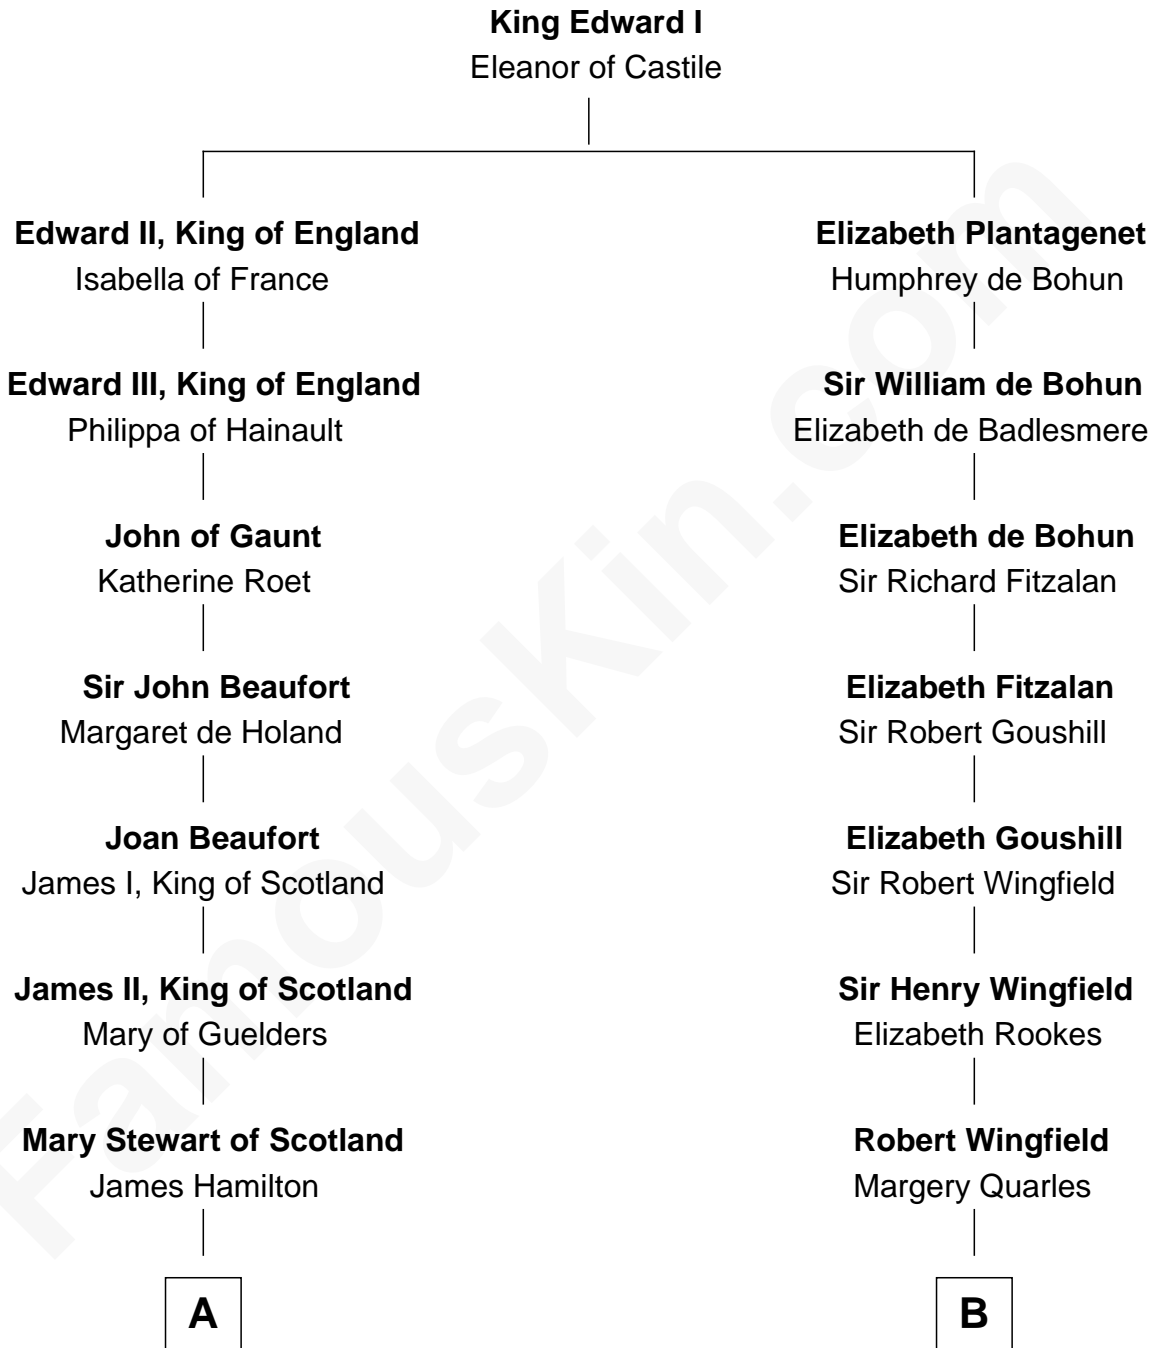

FamousKin.com Relationship Chart of

Alexander Hamilton

1st U.S. Secretary of the Treasury

17th cousin 3 times removed of

Valerie Bertinelli

Television Actress

C

Ida P. Gooden
Joseph D. Carvin

Lester Vodges Carvin
Elizabeth - - - - -

Nancy L. Carvin
Andrew Francis Bertinelli

Valerie Bertinelli
Television Actress

FamousKin.com