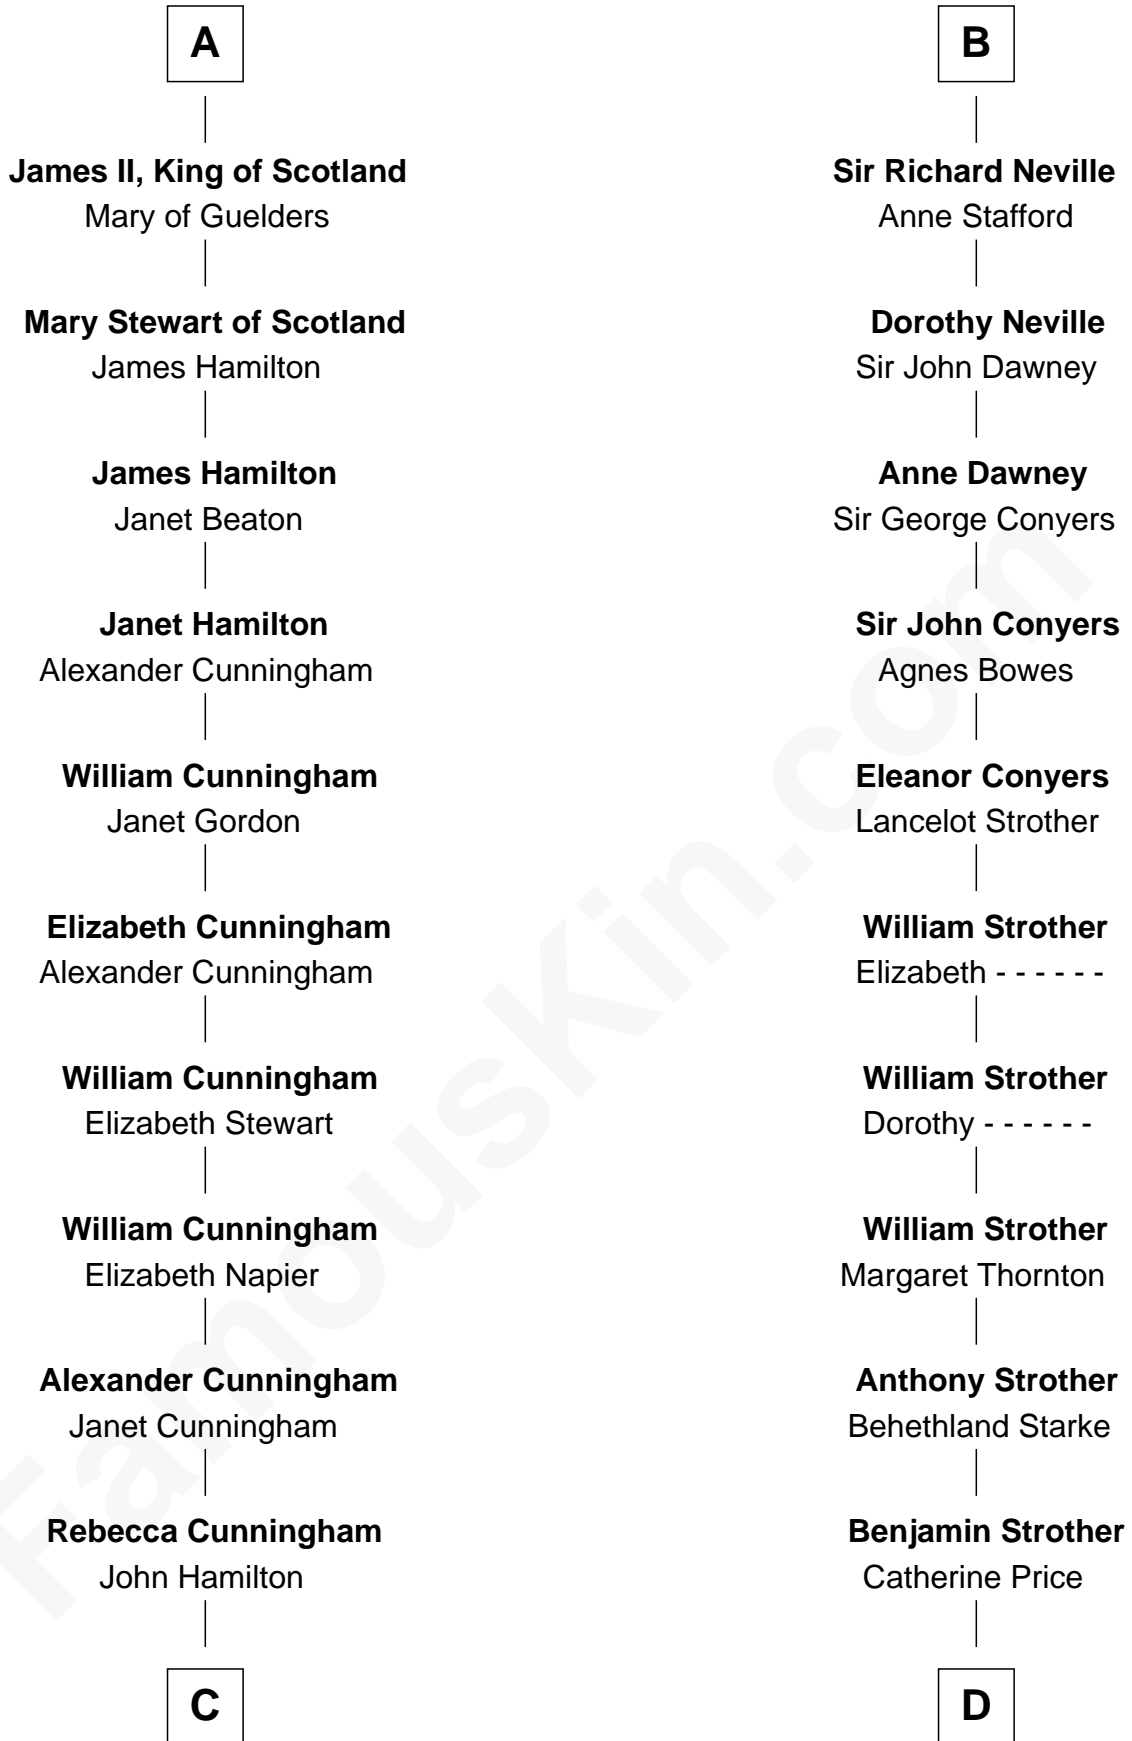

# FamousKin.com Relationship Chart of

**Alexander Hamilton**

*1st U.S. Secretary of the Treasury*

**19th cousin 2 times removed of**

**Randolph Scott**

*Movie Actor*

**Alan la Zouche**

Ellen de Quincy

Joan Beaufort

**George Neville**

Elizabeth Beauchamp

**Sir Henry Neville**

Joan Bouchier

**B**

**C**

**Alexander Hamilton**

Elizabeth Pollock

**James A. Hamilton**

Rachel Fawcett

**Alexander Hamilton**

*1st U.S. Secretary of the Treasury*

**D**

**Catherine Price Strother**

Joseph Minor Crane

**John William Crane**

Margaret Ann Sadler

**Joseph Minor Crane**

Lavinia Lionberger

**Lucy Lionberger Crane**

George Grant Scott

**Randolph Scott**

*Movie Actor*