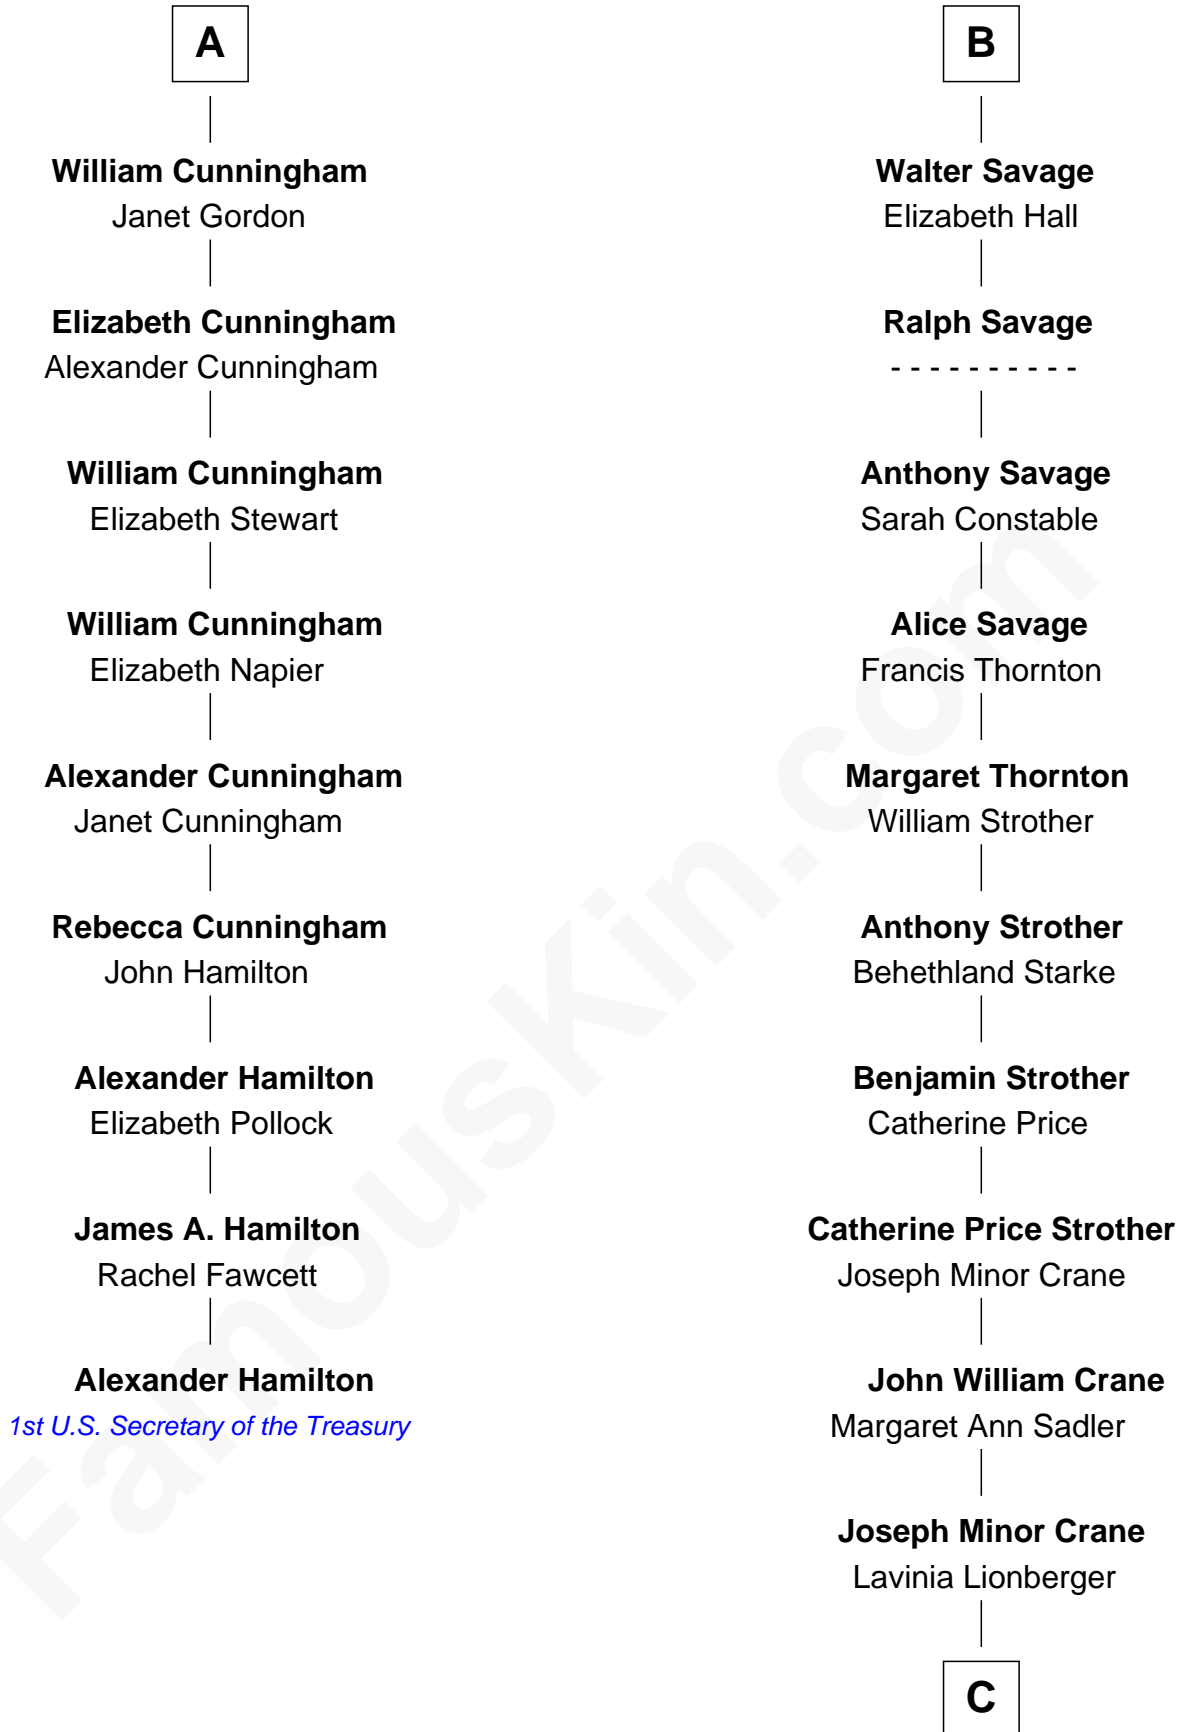

# FamousKin.com Relationship Chart of

**Alexander Hamilton**

*1st U.S. Secretary of the Treasury*

**15th cousin 3 times removed of**

**Randolph Scott**

*Movie Actor*

**C**

Lucy Lionberger Crane

George Grant Scott

**Randolph Scott**

*Movie Actor*

FamousKin.com