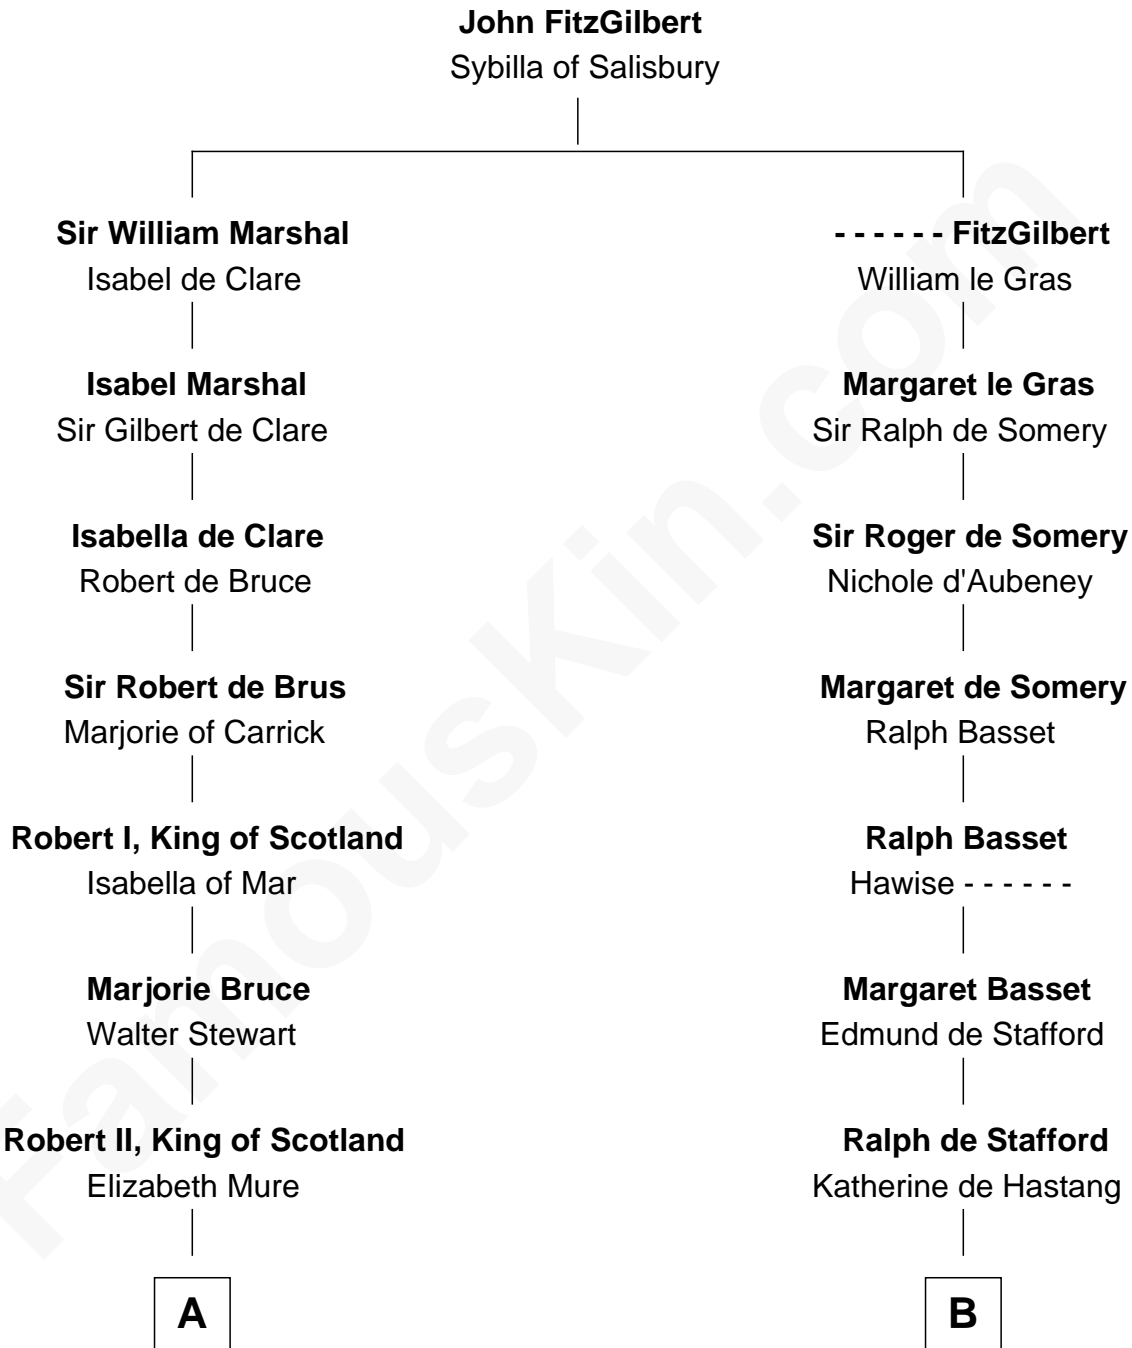

## Relationship Chart of

### Alexander Hamilton

1st U.S. Secretary of the Treasury

20th cousin 1 time removed of

**William Greene**

2nd Governor of Rhode Island

**C**

**Alexander Cunningham**

Janet Cunningham