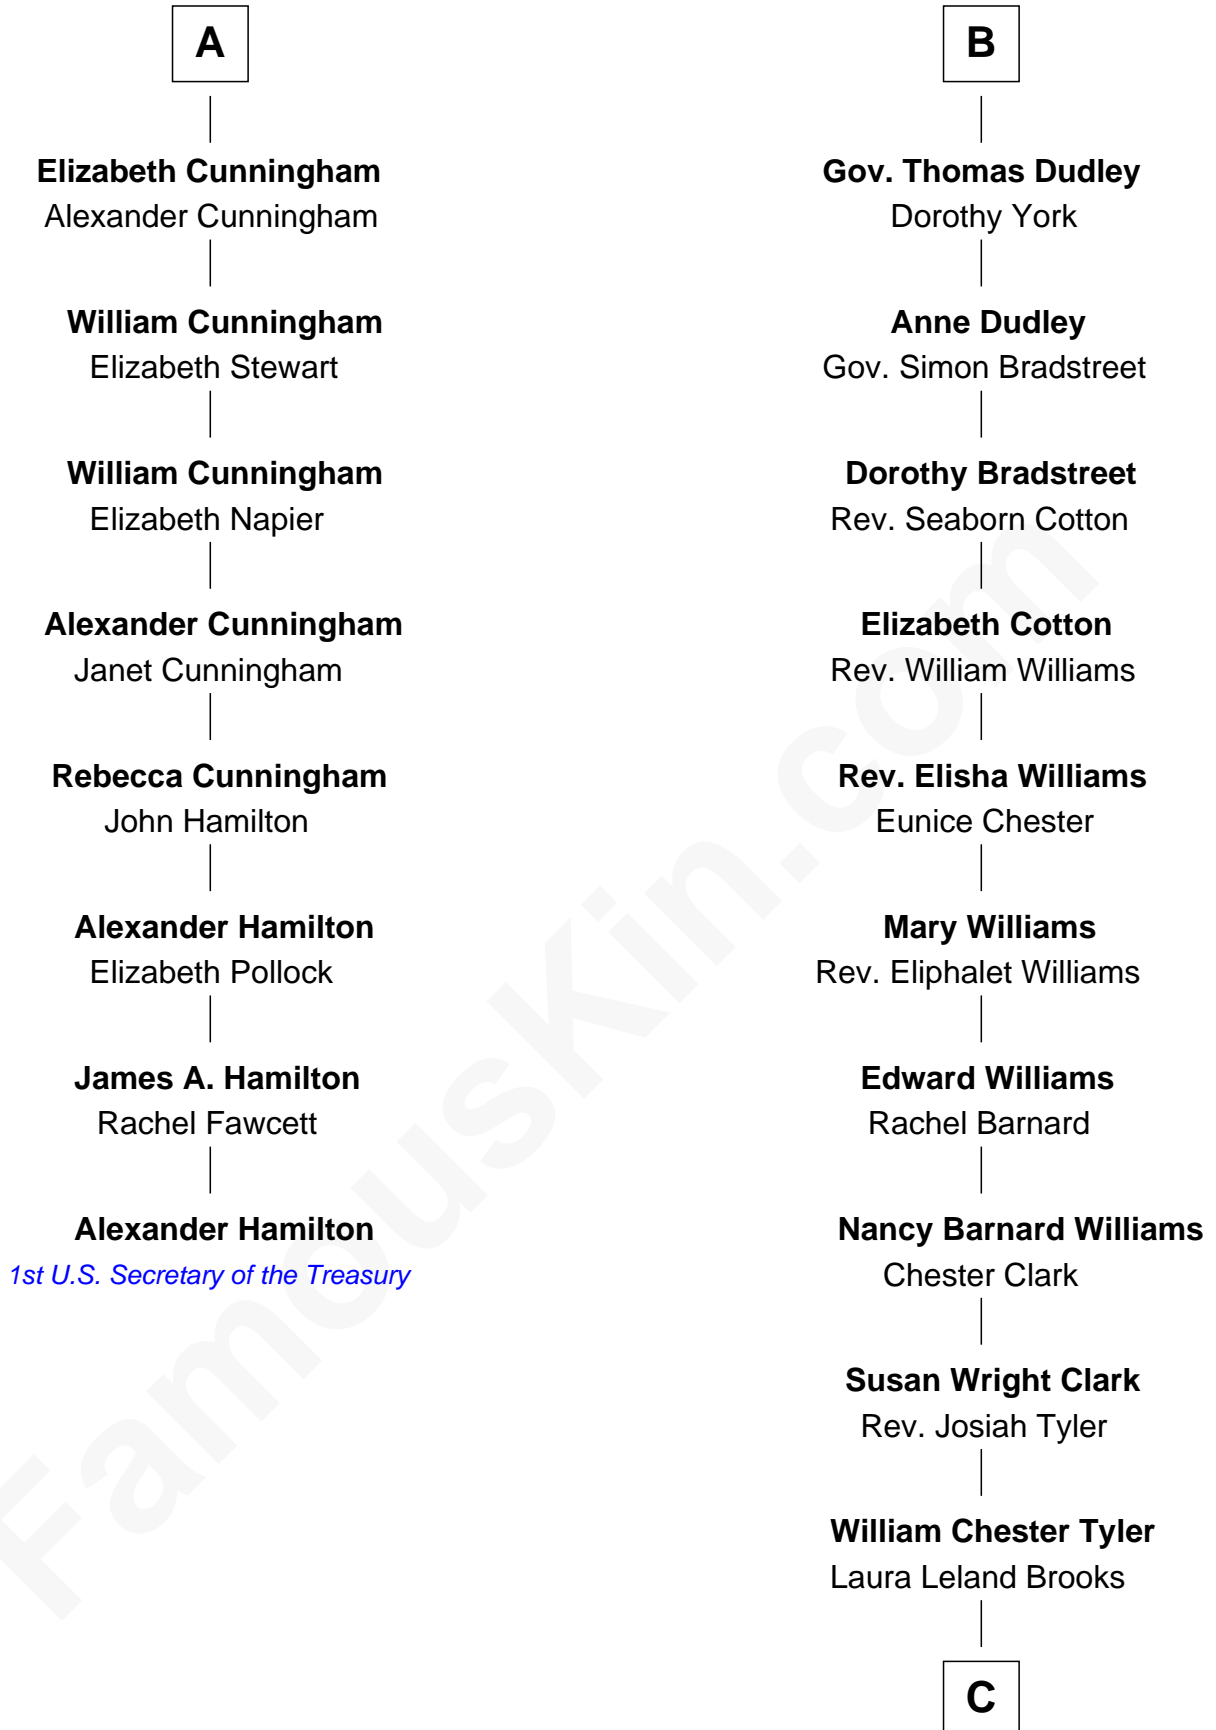

## Relationship Chart of

### Alexander Hamilton

1st U.S. Secretary of the Treasury

14th cousin 6 times removed of

**Kate Upton**

Sports Illustrated Swimsuit Cover Model

C

**Margaret Hastings Tyler**

Charles Henry Vial

**Elizabeth Brooks Vial**

Stephen Edward Upton

**Jefferson Matthew Upton**

Shelley Fawn Davis

**Kate Upton**

*Model and Actress*