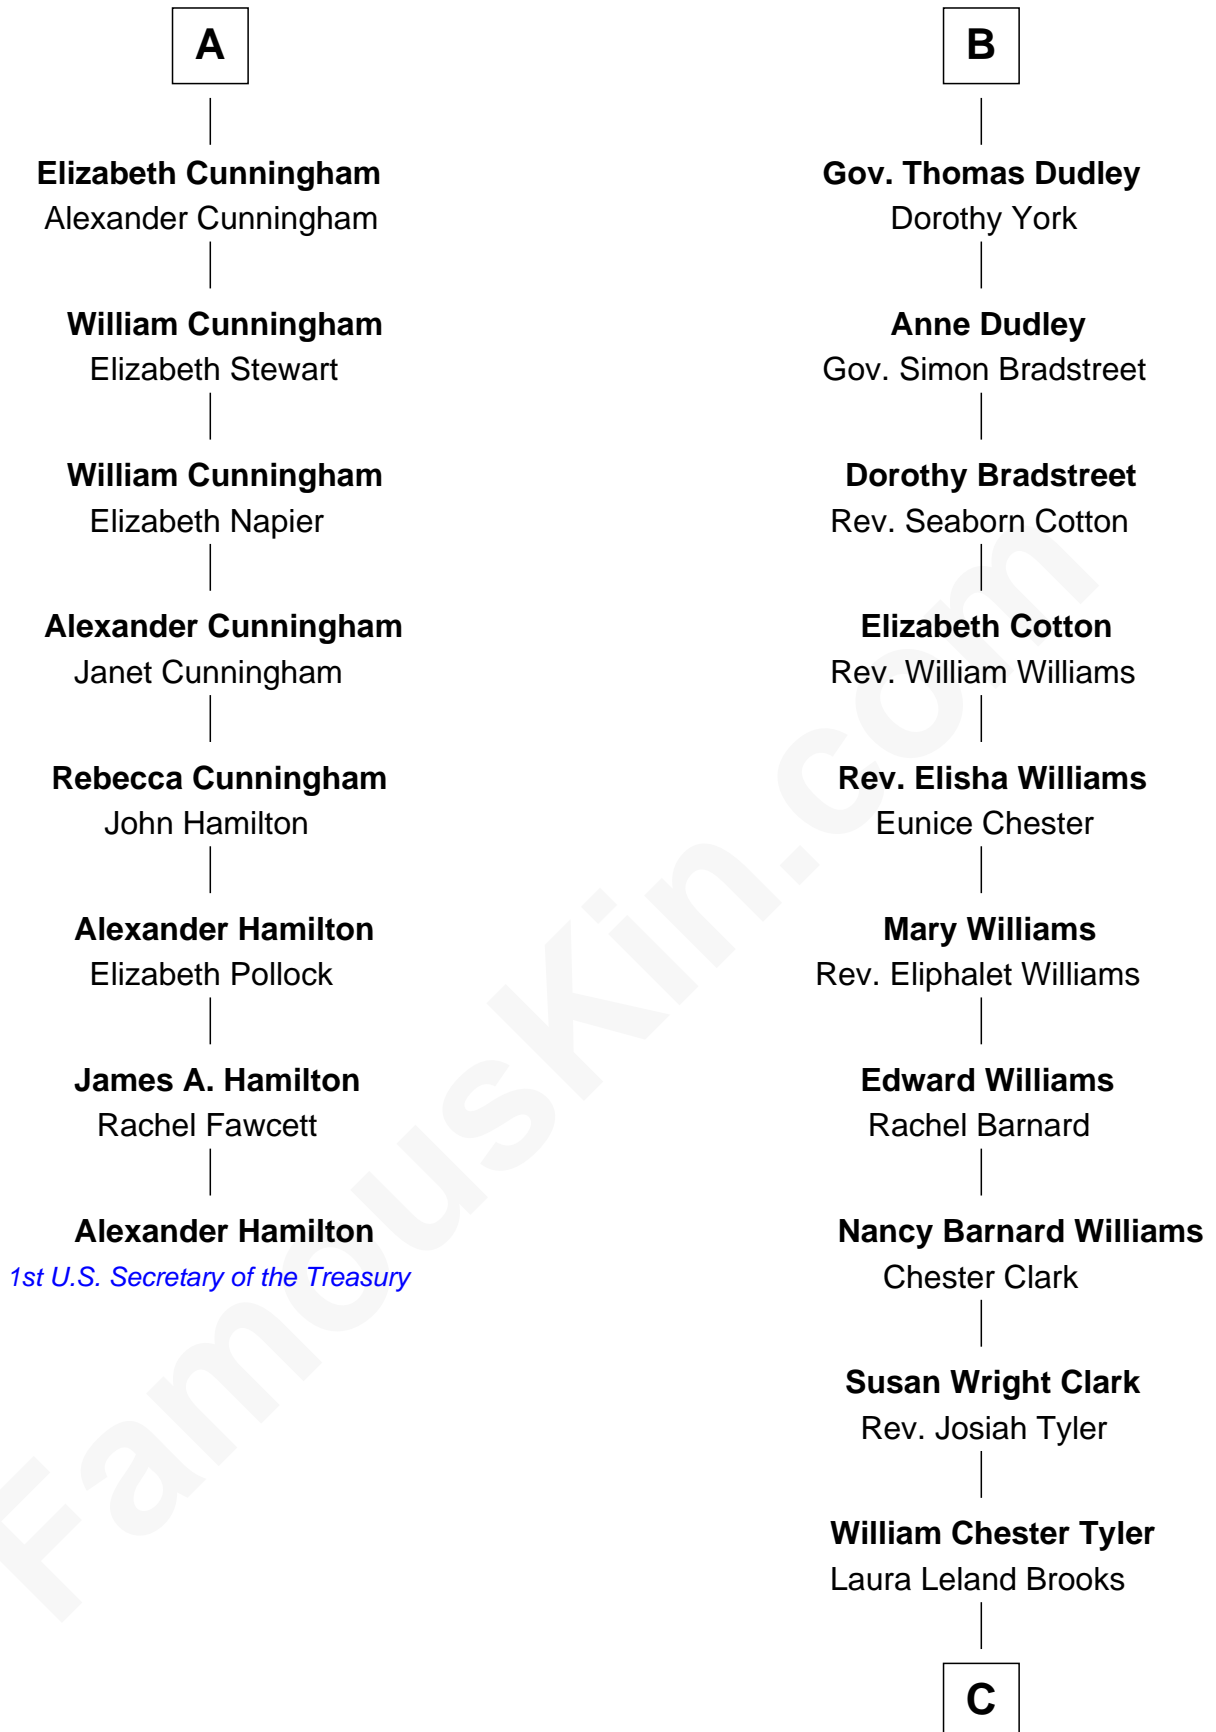

# FamousKin.com Relationship Chart of

**Alexander Hamilton**

*1st U.S. Secretary of the Treasury*

**14th cousin 6 times removed of**

**Kate Upton**

*Sports Illustrated Swimsuit Cover Model*

**Sir Thomas de Holand**

Alice Fitzalan

**C**

—  
**Margaret Hastings Tyler**

Charles Henry Vial

—  
**Elizabeth Brooks Vial**

Stephen Edward Upton

—  
**Jefferson Matthew Upton**

Shelley Fawn Davis