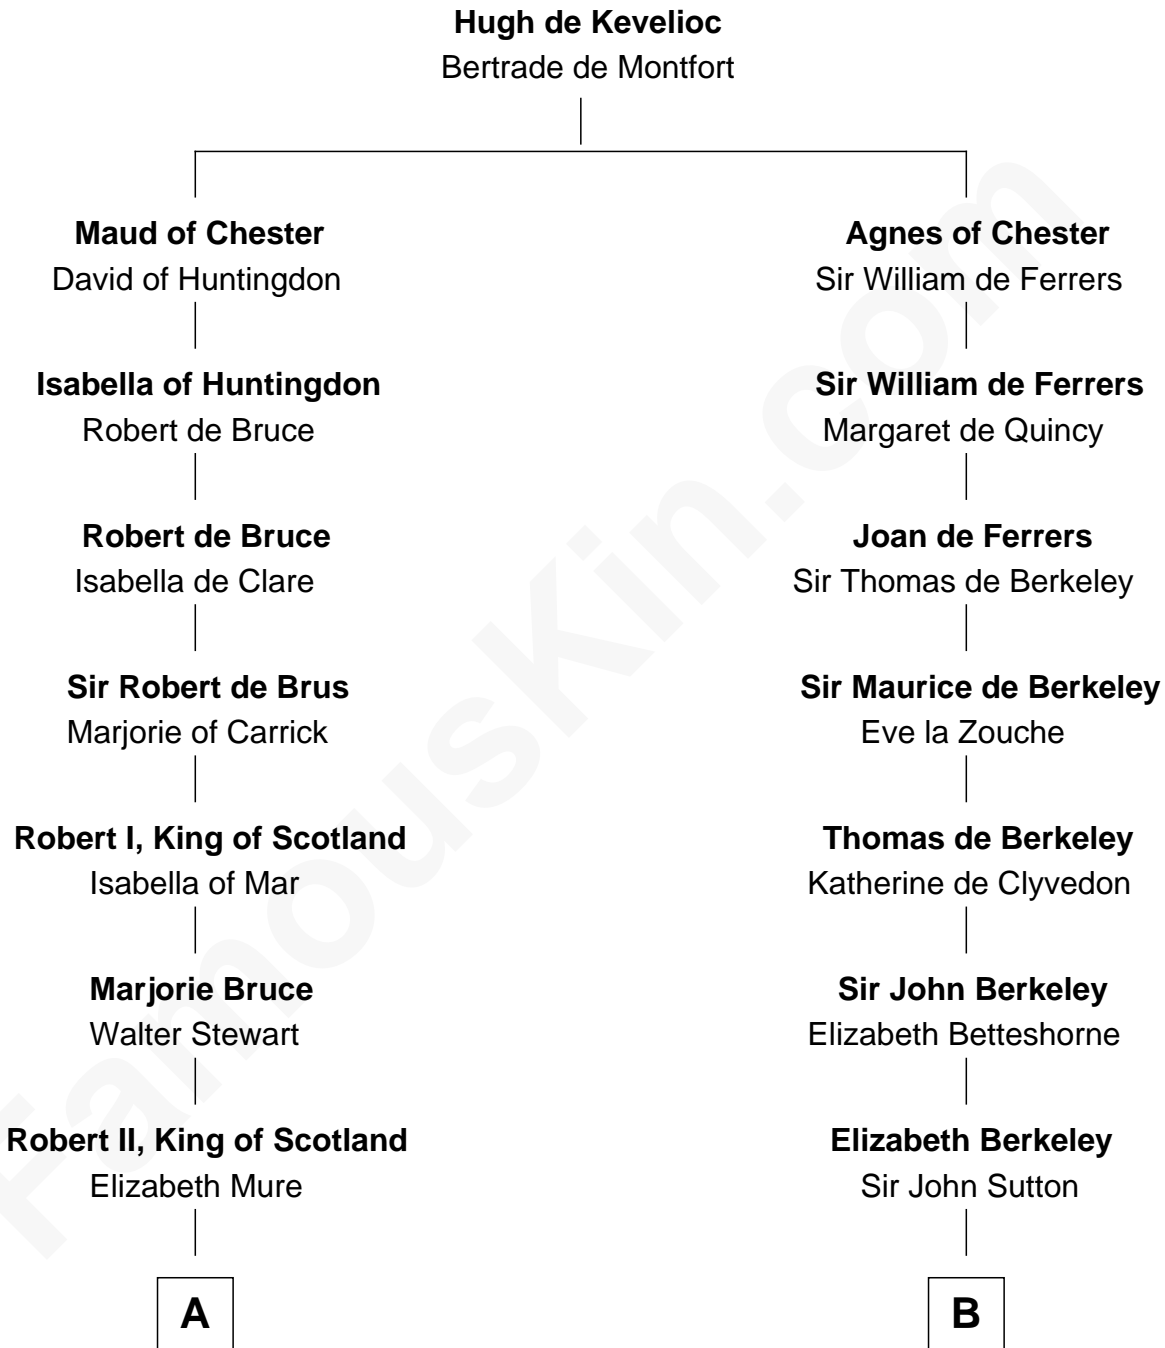

FamousKin.com Relationship Chart of

Alexander Hamilton

1st U.S. Secretary of the Treasury

16th cousin 5 times removed of

George Washington

1st U.S. President

C

—
Alexander Cunningham

Janet Cunningham

—
Rebecca Cunningham

John Hamilton

—
Alexander Hamilton

Elizabeth Pollock

—
James A. Hamilton

Rachel Fawcett

—
Alexander Hamilton