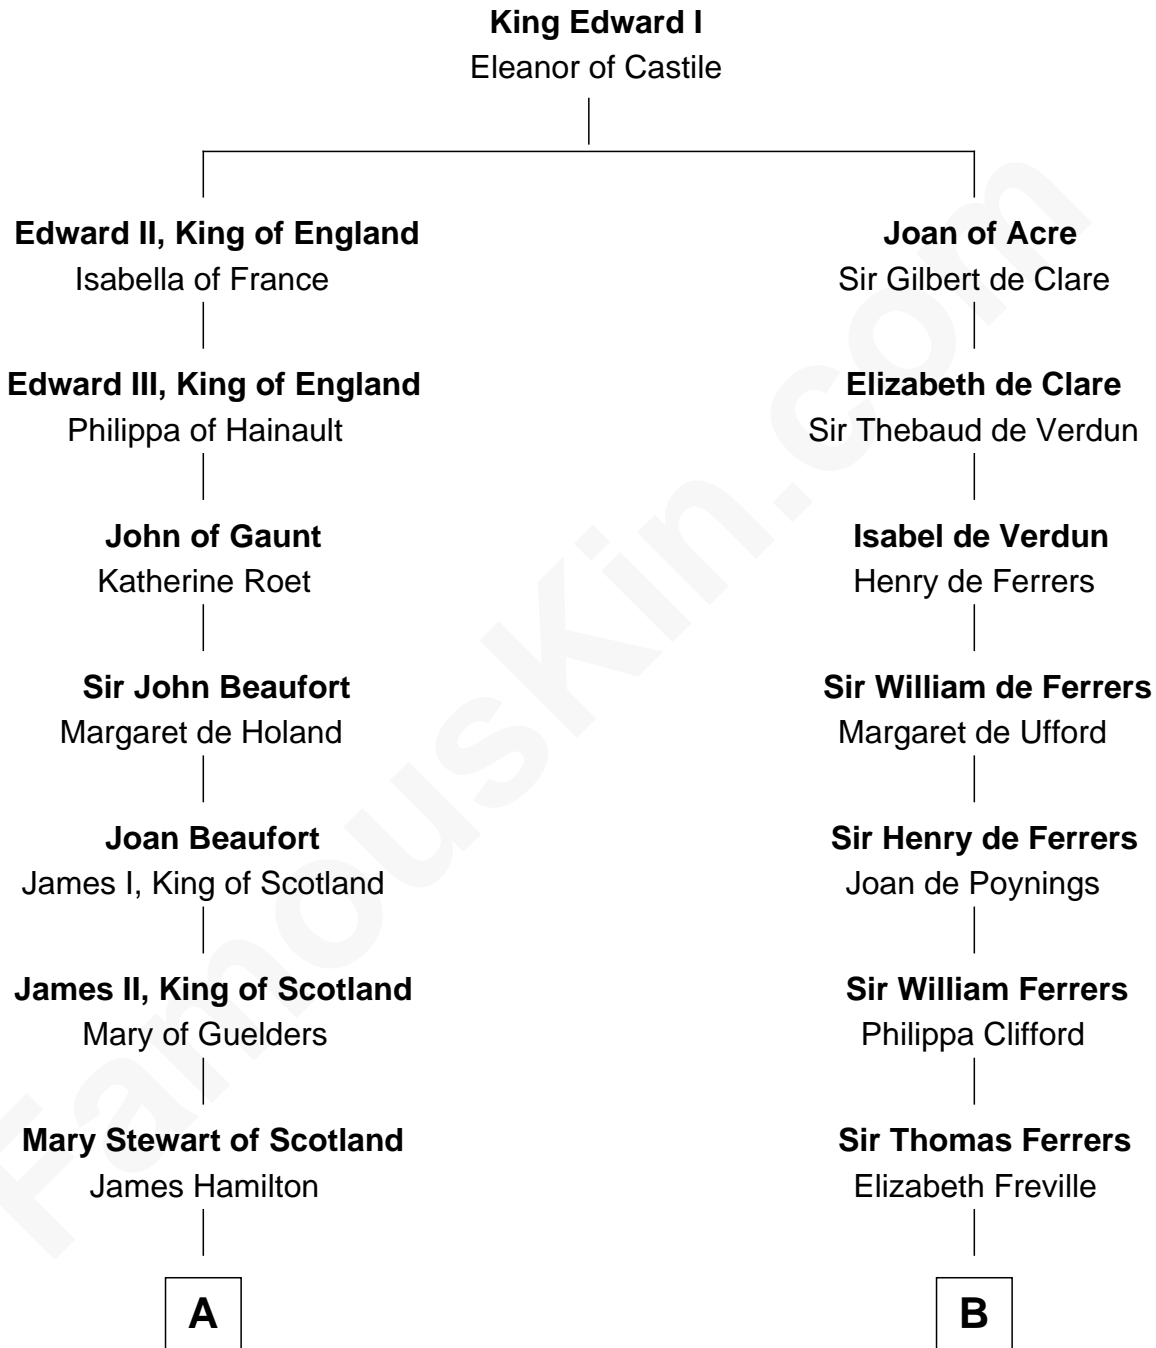

## Relationship Chart of

### Alexander Hamilton

1st U.S. Secretary of the Treasury

17th cousin 2 times removed of

**Hetty Green**

"The Witch of Wall Street"

**C**

**Gideon Howland**  
Mehitable Howland

**Abby Slocum Howland**  
Edward Mott Robinson

**Hetty Green**

*"The Witch of Wall Street"*

FamousKin.com