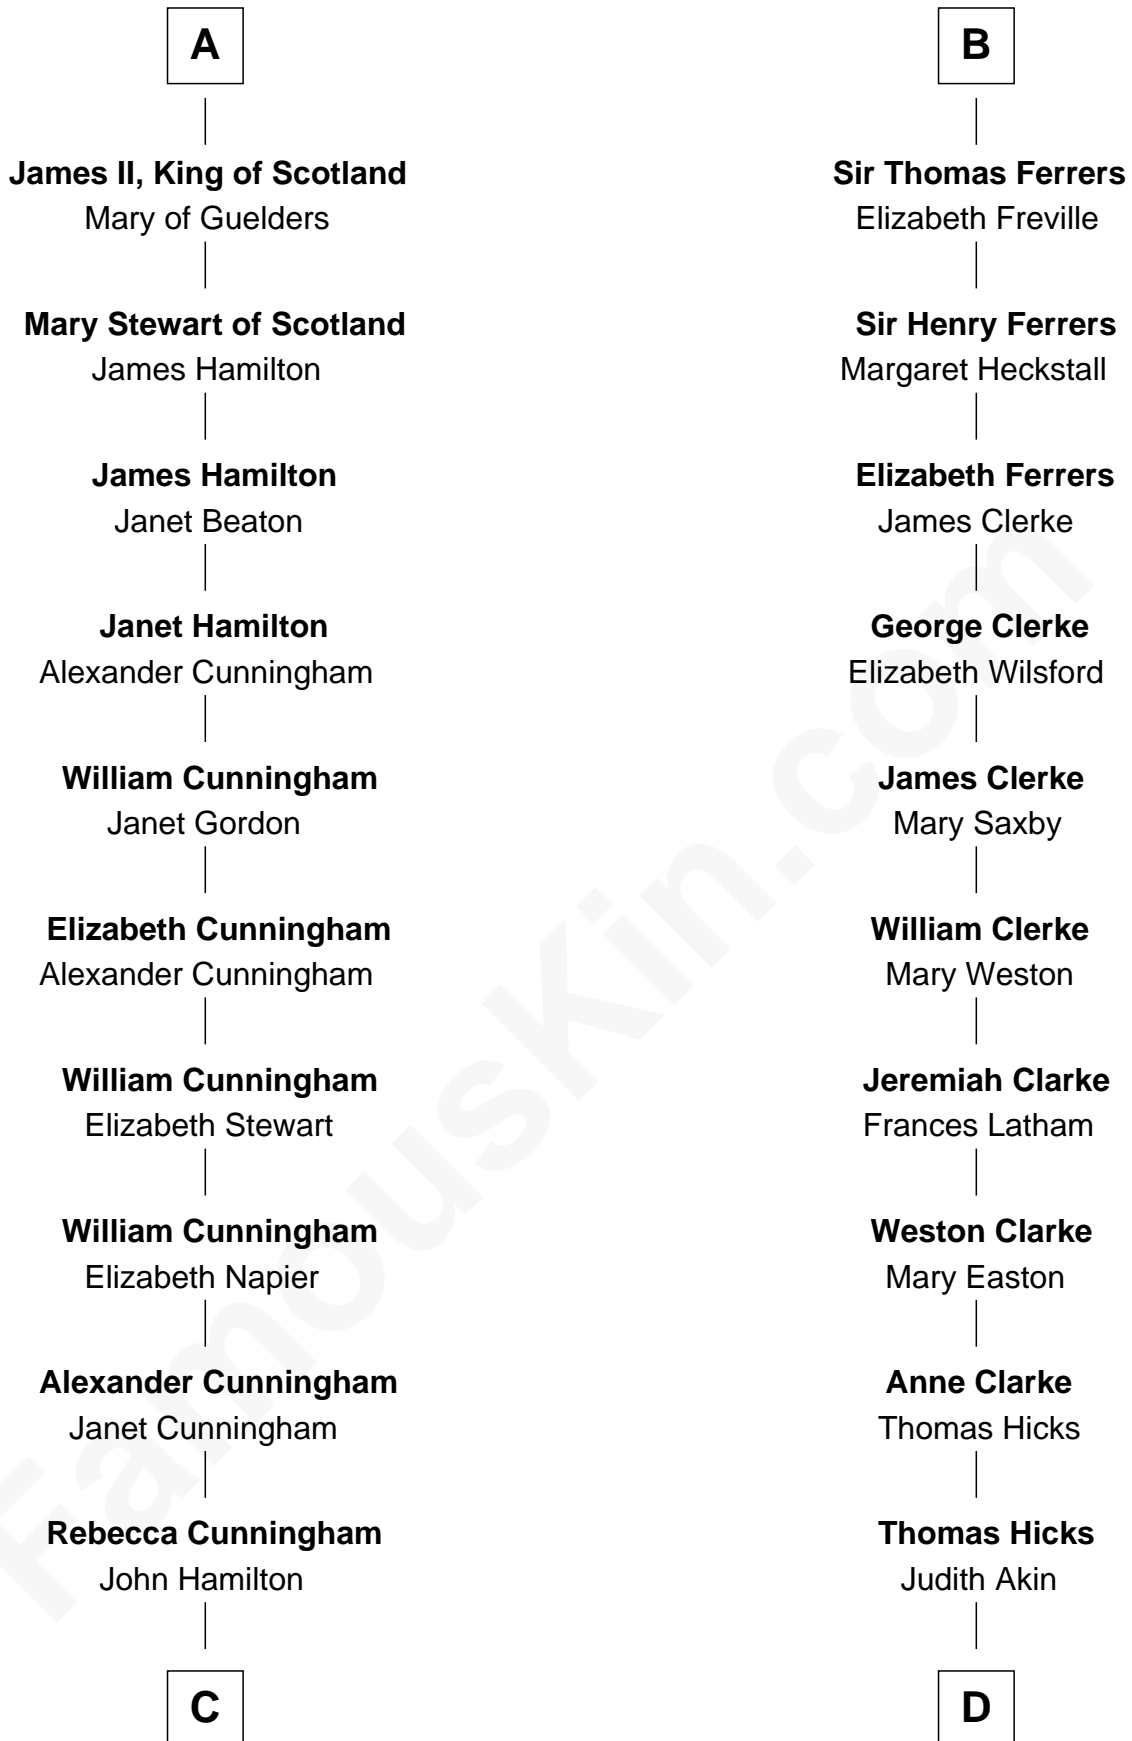

FamousKin.com Relationship Chart of

Alexander Hamilton

1st U.S. Secretary of the Treasury

19th cousin 1 time removed of

Hetty Green

"The Witch of Wall Street"

C

Alexander Hamilton

Elizabeth Pollock

James A. Hamilton

Rachel Fawcett

Alexander Hamilton

1st U.S. Secretary of the Treasury

D

Sarah Hicks

Gideon Howland