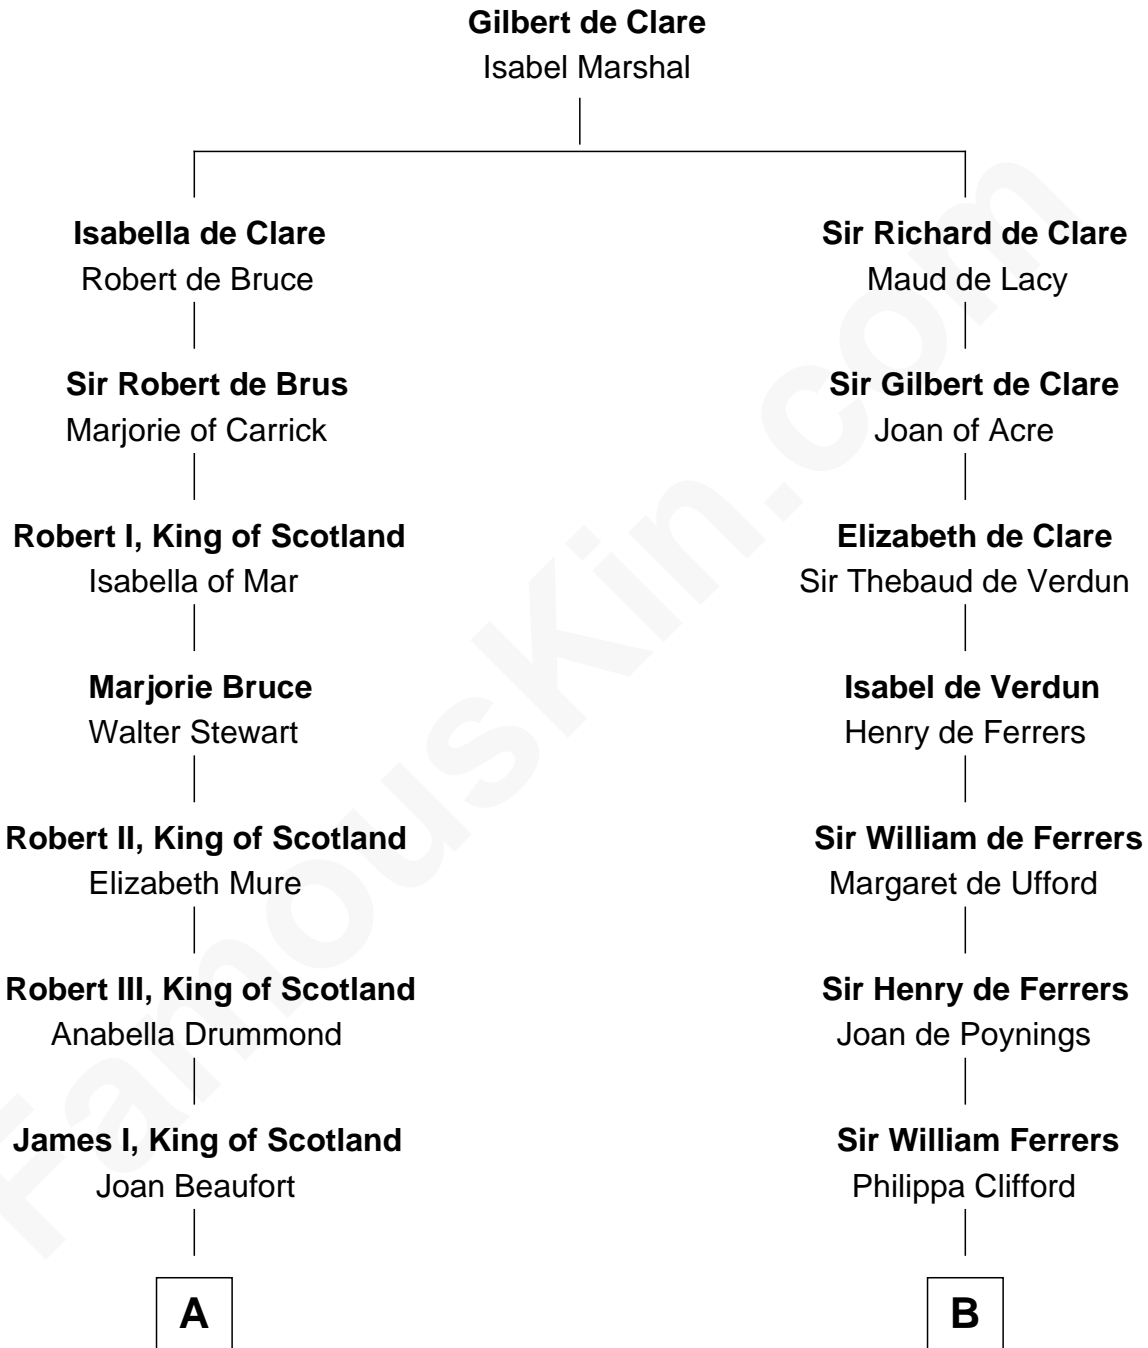

FamousKin.com Relationship Chart of

Alexander Hamilton

1st U.S. Secretary of the Treasury

19th cousin 1 time removed of

Hetty Green

"The Witch of Wall Street"

C

Alexander Hamilton

Elizabeth Pollock

James A. Hamilton

Rachel Fawcett

Alexander Hamilton

1st U.S. Secretary of the Treasury

D

Sarah Hicks

Gideon Howland