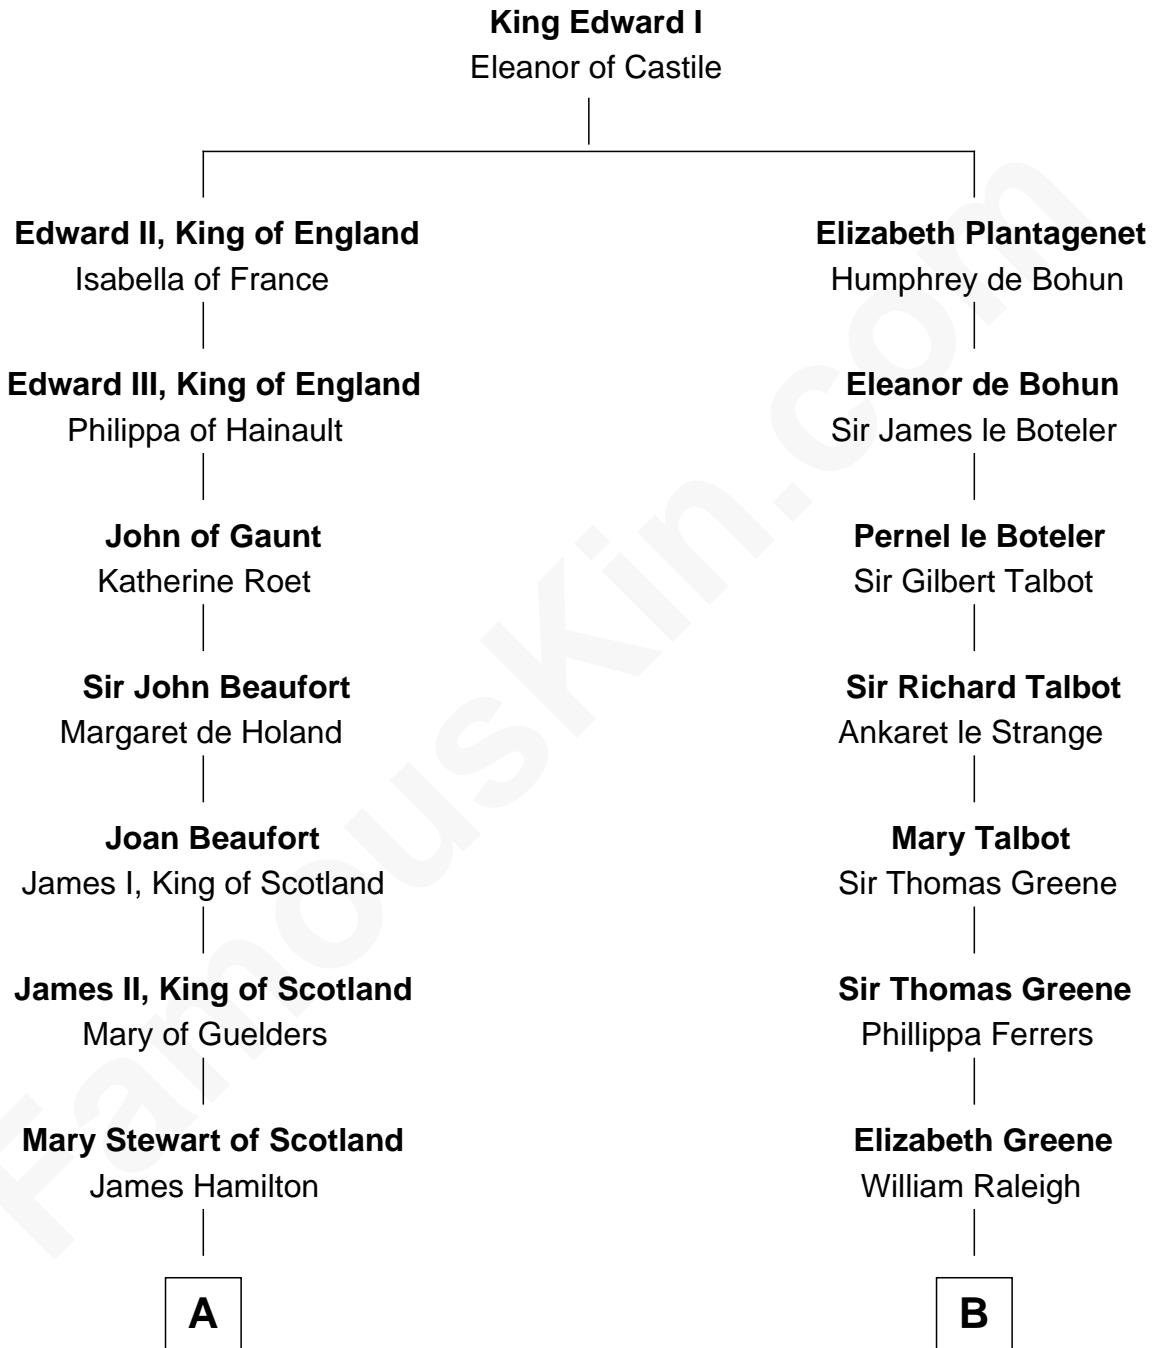

FamousKin.com

Relationship Chart of

Alexander Hamilton

1st U.S. Secretary of the Treasury

17th cousin 3 times removed of

Shanghai Pierce
Texas Cattleman

C

—
Ambless Wilbore
Nathaniel Stoddard

—
Susanna Stoddard
Isaac Pearce

—
Jonathan D. Pearce
Hanna Phillips Head

—
Shanghai Pierce
Texas Cattleman

FamousKin.com