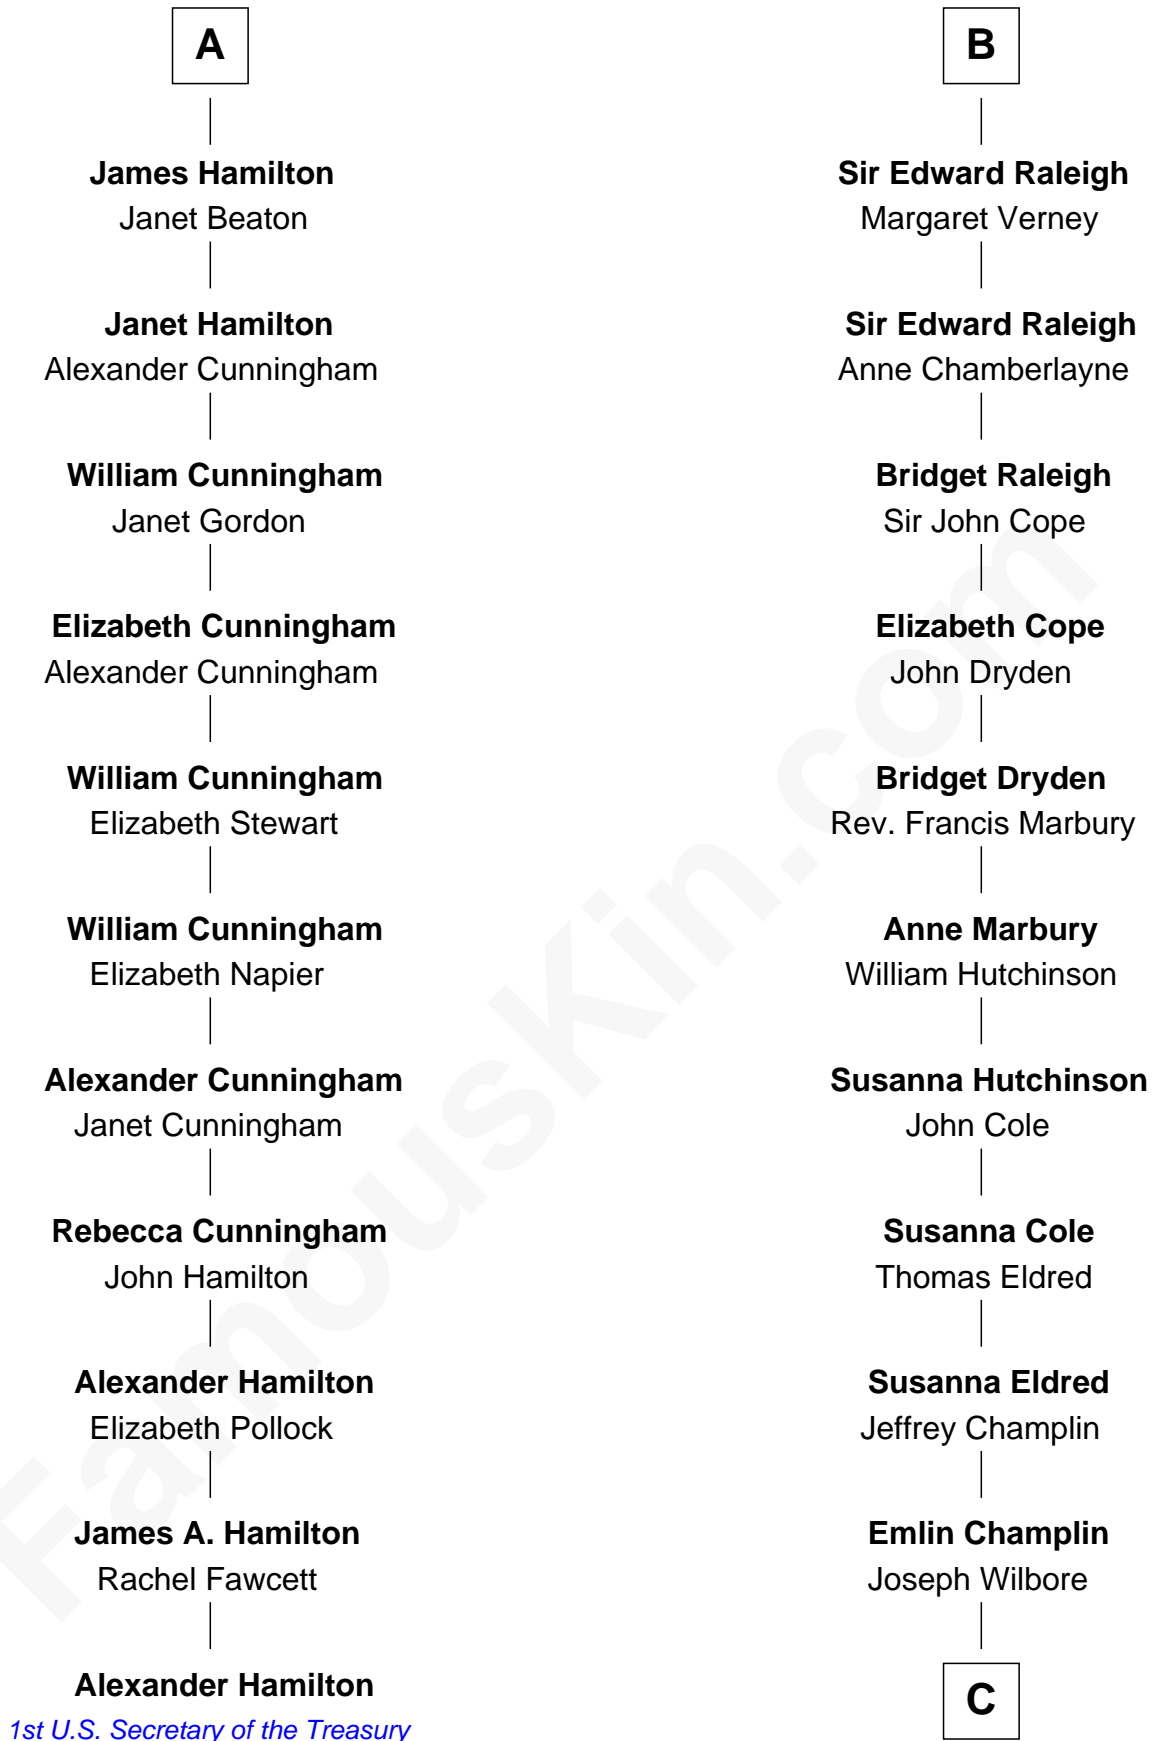

FamousKin.com

Relationship Chart of

Alexander Hamilton

1st U.S. Secretary of the Treasury

17th cousin 3 times removed of

Shanghai Pierce
Texas Cattleman

C

—
Ambless Wilbore
Nathaniel Stoddard

—
Susanna Stoddard
Isaac Pearce

—
Jonathan D. Pearce
Hanna Phillips Head

—
Shanghai Pierce
Texas Cattleman

FamousKin.com