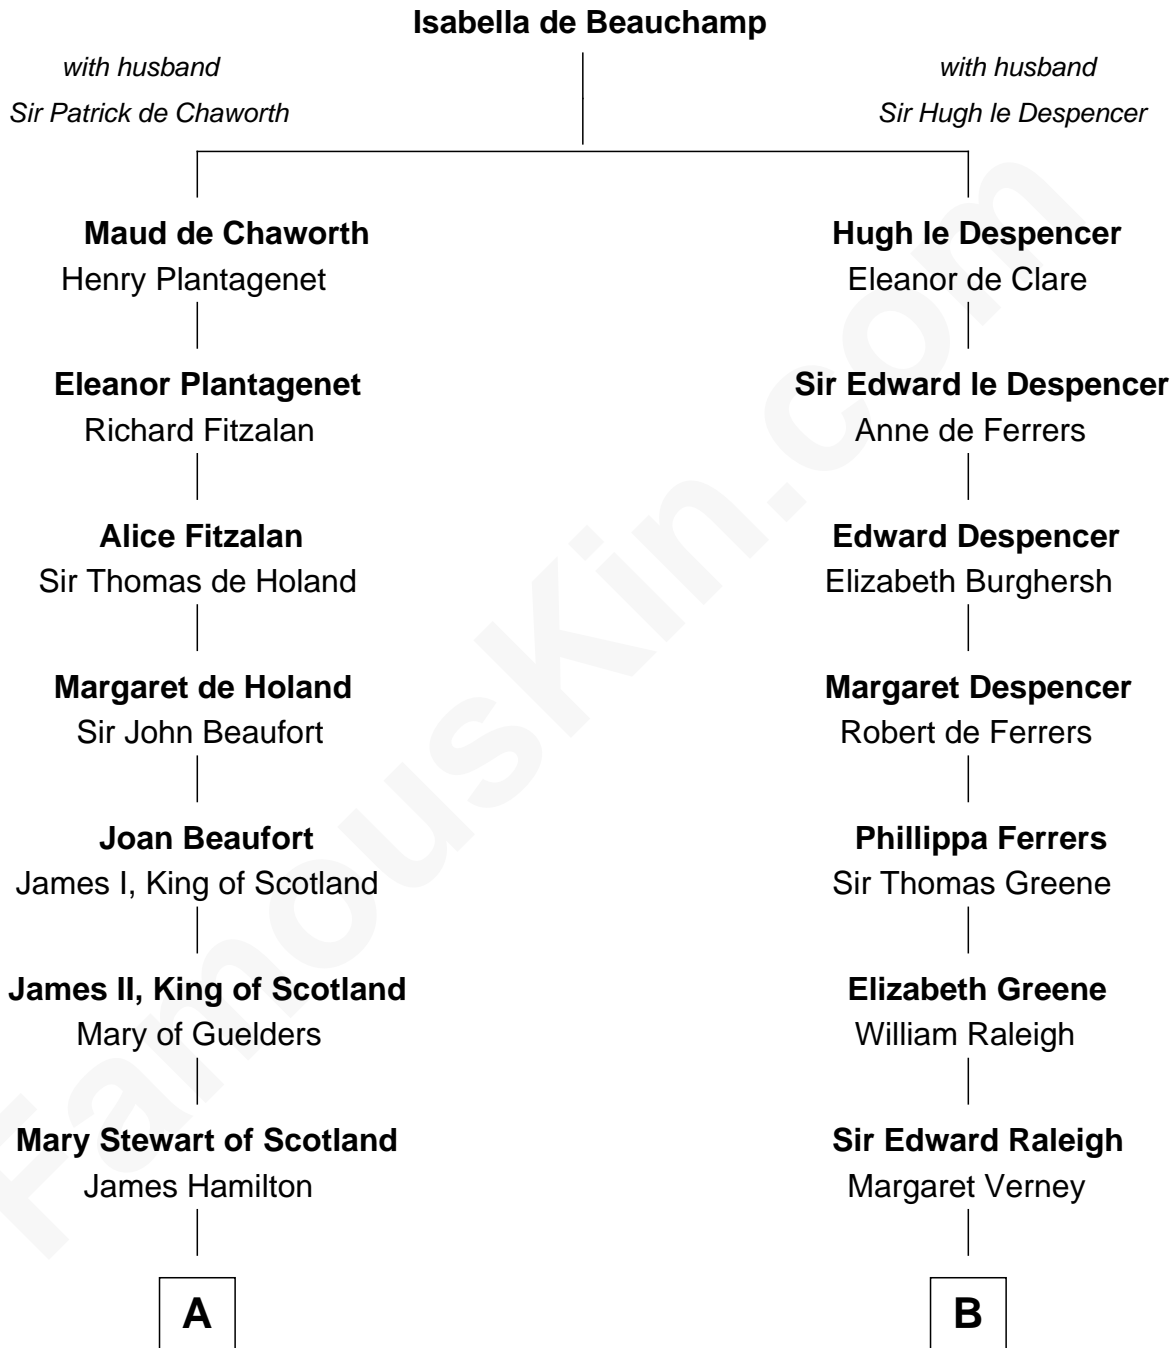

# FamousKin.com Relationship Chart of

**Alexander Hamilton**

*1st U.S. Secretary of the Treasury*

**17th cousin 2 times removed of**

**Shanghai Pierce**

*Texas Cattleman*

**C**

—  
**Susanna Stoddard**

Isaac Pearce  
—

**Jonathan D. Pearce**

Hanna Phillips Head  
—

**Shanghai Pierce**

*Texas Cattleman*

FamousKin.com