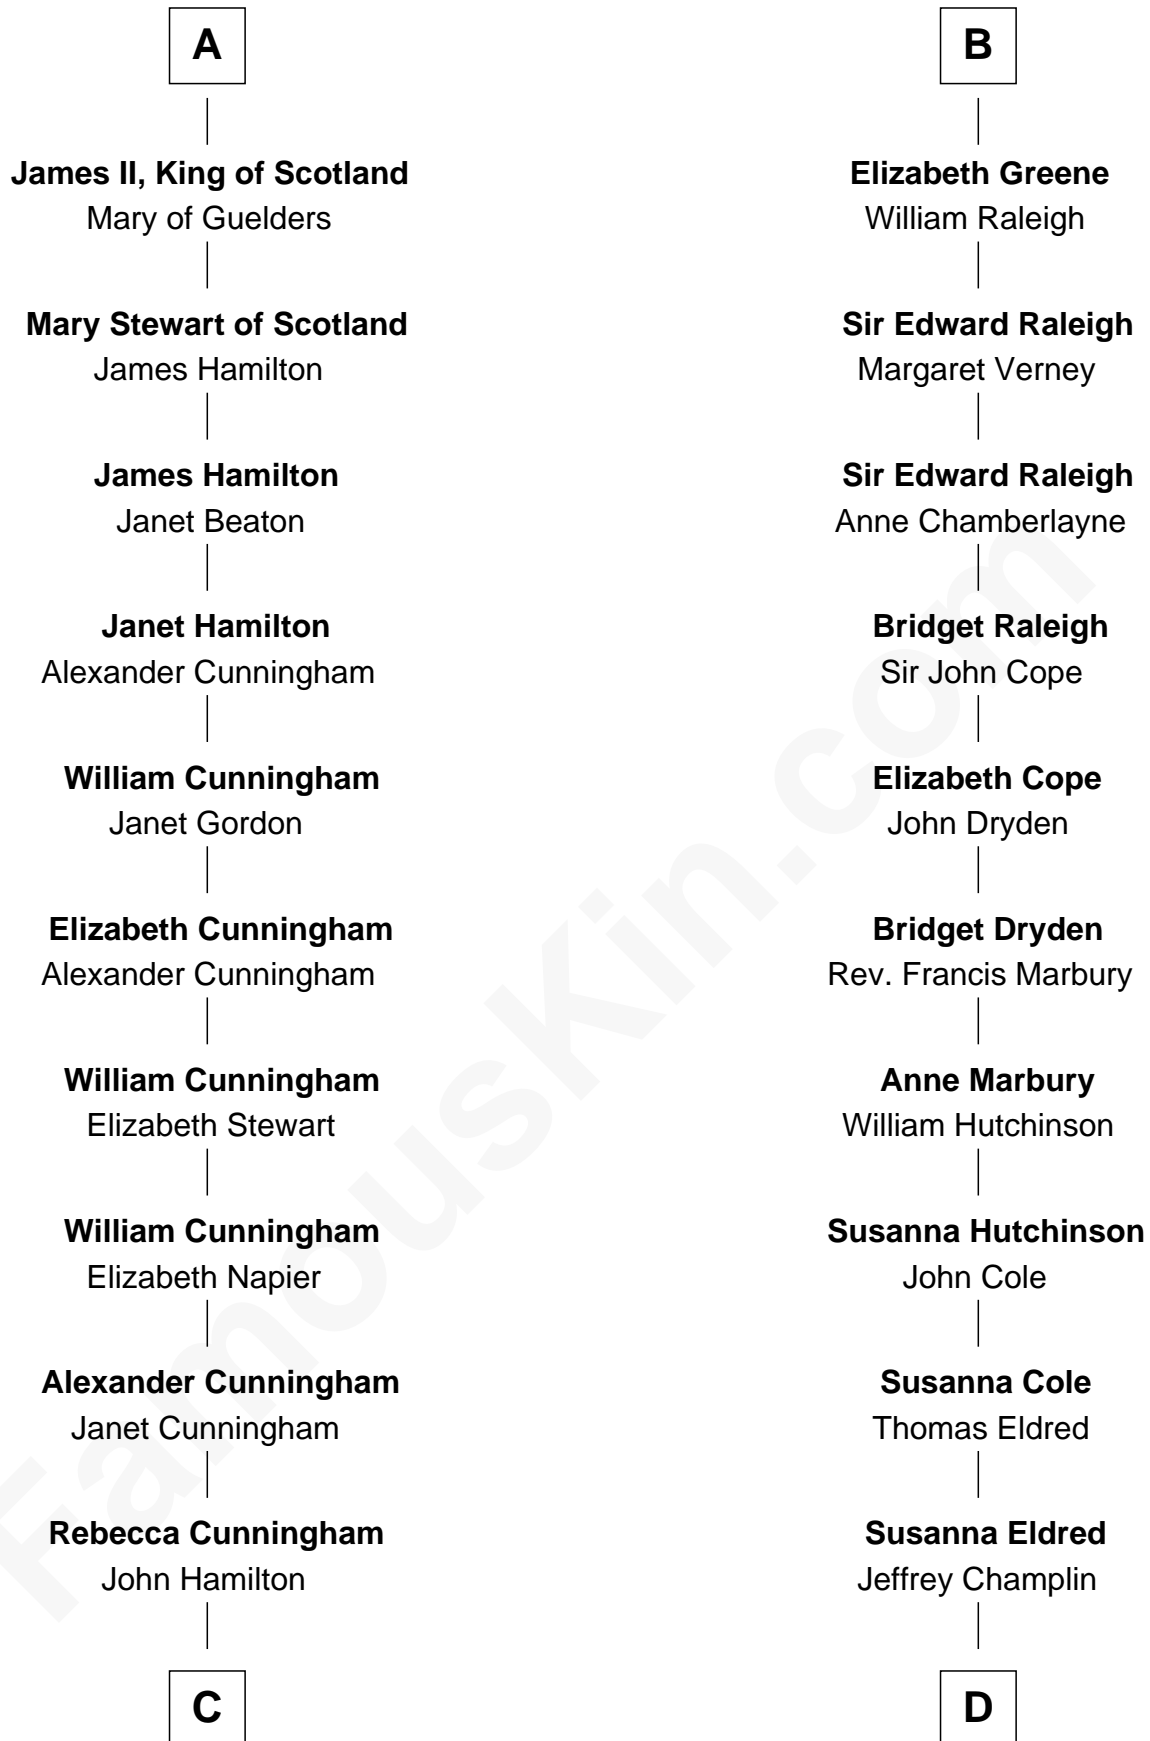

FamousKin.com Relationship Chart of

Alexander Hamilton

1st U.S. Secretary of the Treasury

19th cousin 2 times removed of

Shanghai Pierce

Texas Cattleman

Gilbert de Clare

Isabel Marshal

John de Ferrers

Robert de Ferrers

Margaret Despencer

Phillippa Ferrers

Sir Thomas Greene

B

C

Alexander Hamilton

Elizabeth Pollock

James A. Hamilton

Rachel Fawcett

Alexander Hamilton

1st U.S. Secretary of the Treasury

D

Emlin Champlin

Joseph Wilbore

Ambless Wilbore

Nathaniel Stoddard

Susanna Stoddard

Isaac Pearce

Jonathan D. Pearce

Hanna Phillips Head

Shanghai Pierce

Texas Cattleman