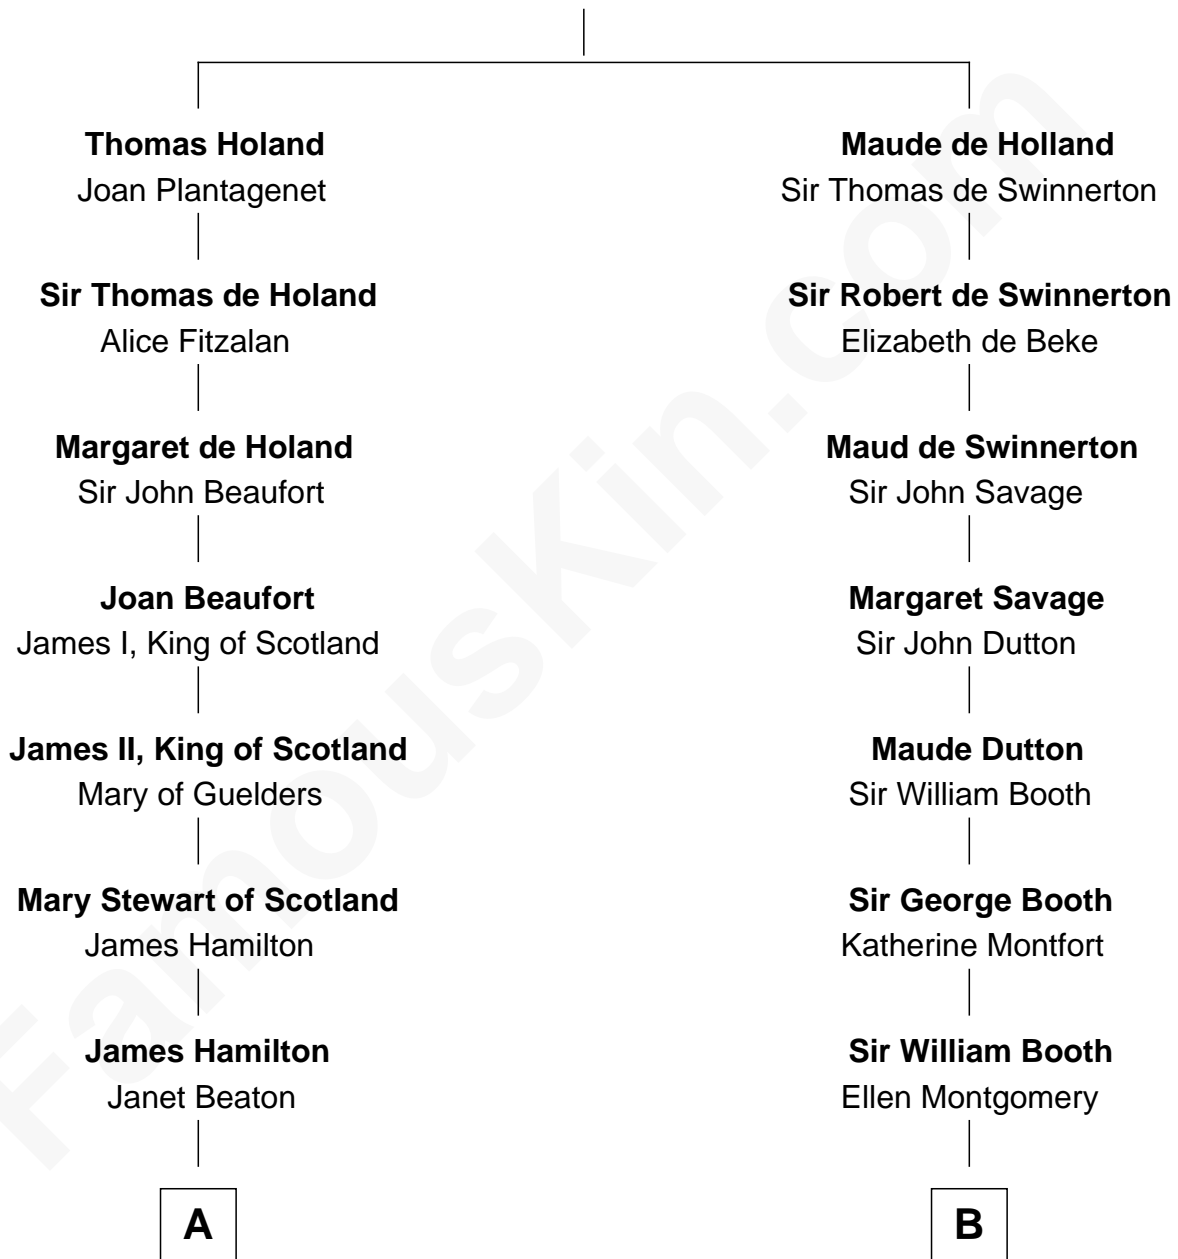

FamousKin.com Relationship Chart of

Alexander Hamilton

1st U.S. Secretary of the Treasury

16th cousin 4 times removed of

Christian Herter

59th Governor of Massachusetts

Sir Robert de Holland

Maude la Zouche

C

—
Archibald Miles

Mary Treese
—

Mary Miles

Christian Herter
—

Albert Herter

Adele McGinnis
—

Christian Herter

59th Governor of Massachusetts