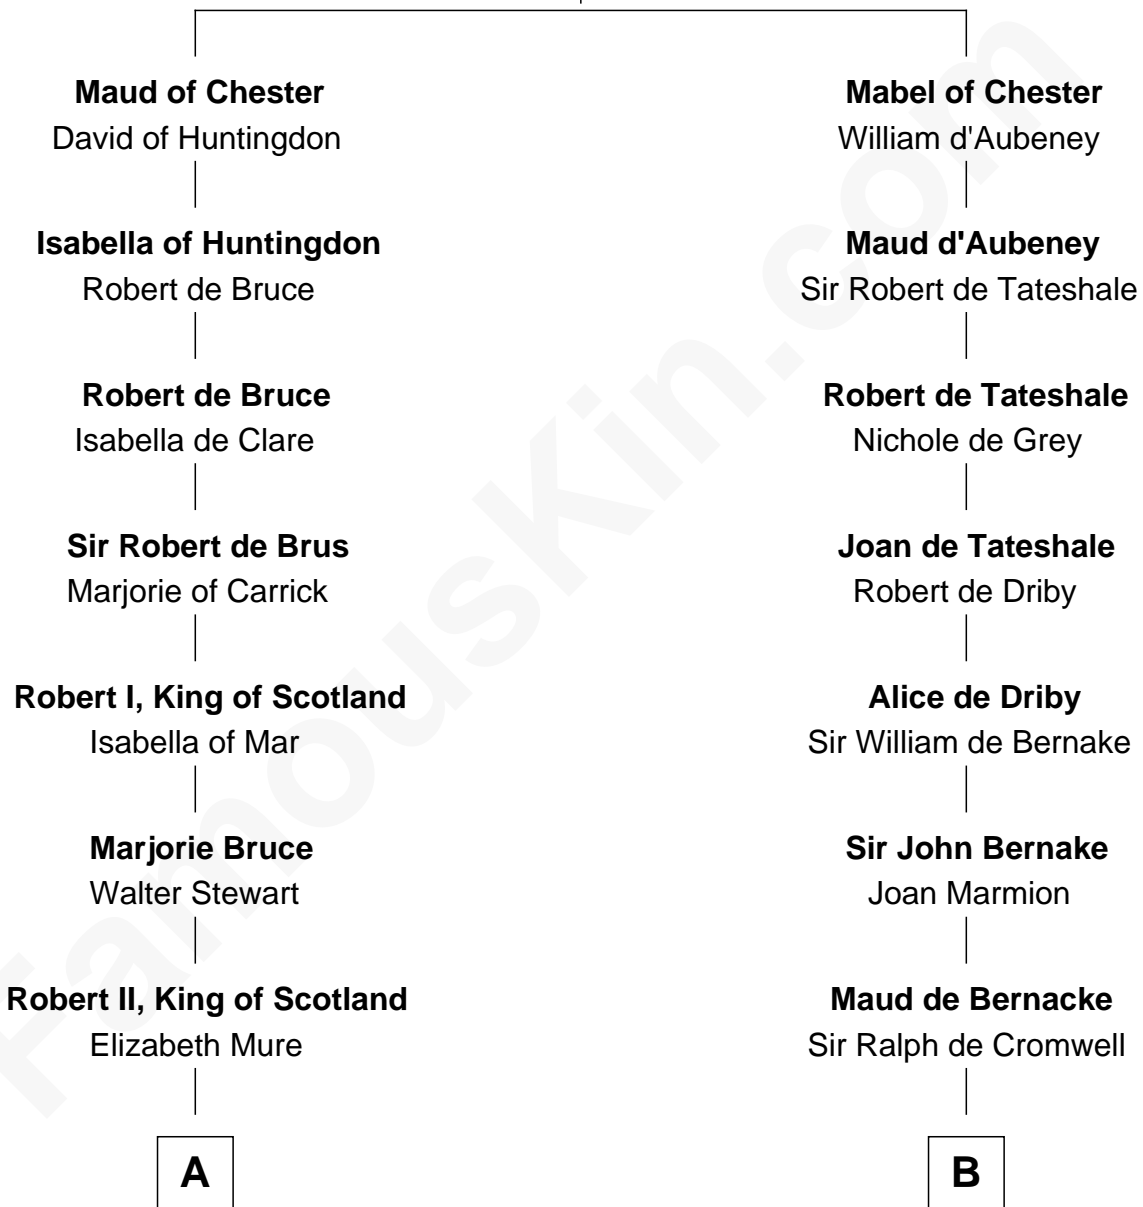

FamousKin.com Relationship Chart of

Alexander Hamilton

1st U.S. Secretary of the Treasury

20th cousin 1 time removed of

John Quincy Adams

6th U.S. President

Hugh de Kevelioc
Bertrade de Montfort

C

Alexander Cunningham

Janet Cunningham

Rebecca Cunningham

John Hamilton

Alexander Hamilton

Elizabeth Pollock

James A. Hamilton

Rachel Fawcett