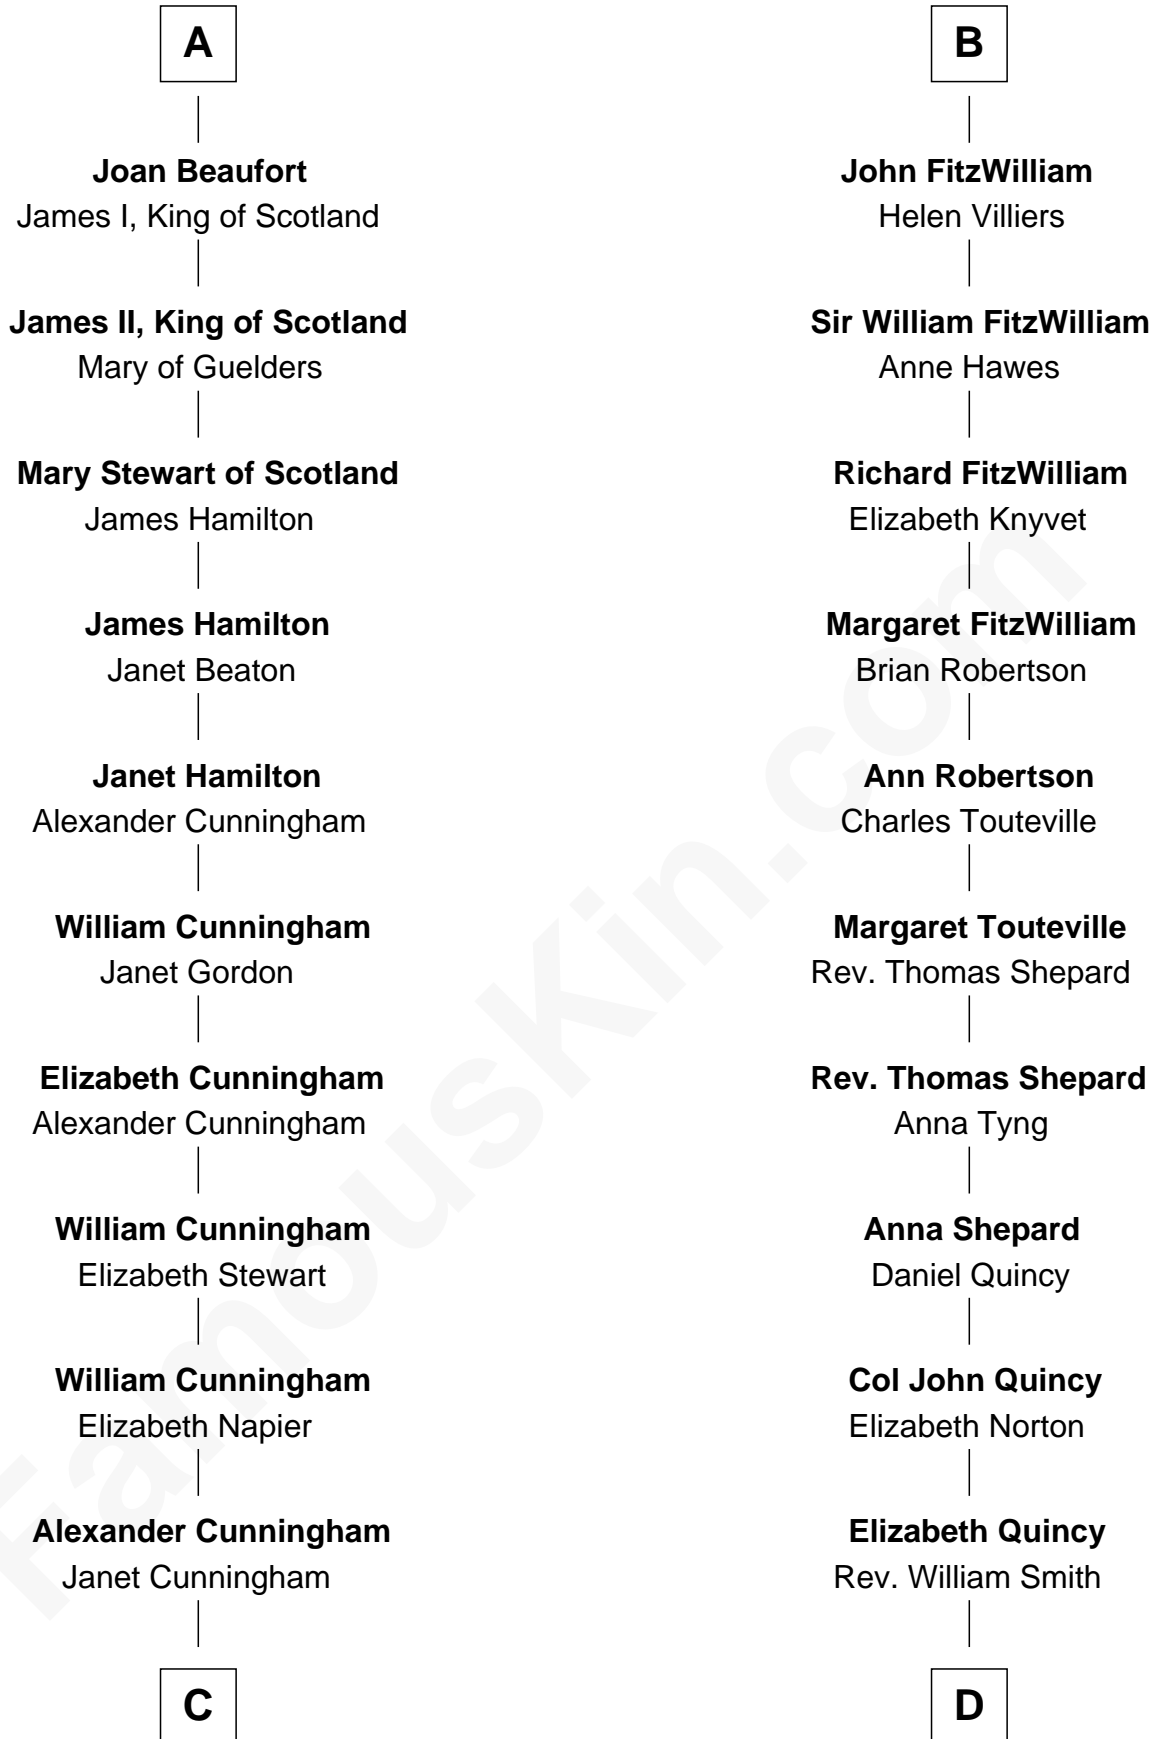

# FamousKin.com Relationship Chart of

**Alexander Hamilton**

*1st U.S. Secretary of the Treasury*

**18th cousin 2 times removed of**

**John Quincy Adams**

*6th U.S. President*

**Sir William Longespee**

Ela of Salisbury

**Stephen Longespee**  
Emmeline de Ridelisford

**Ela Longespee**  
Sir Roger la Zouche

**Sir Alan la Zouche**  
Eleanor de Segrave

**Maude la Zouche**  
Sir Robert de Holland

**Thomas Holand**  
Joan Plantagenet

**Sir Thomas de Holand**  
Alice Fitzalan

**Margaret de Holand**  
Sir John Beaufort

**A**

**Ida Longespee**  
Sir Walter FitzRobert

**Ela FitzWalter**  
William de Odingsells

**Ida de Odingsells**  
John de Clinton

**William de Clinton**  
Julian de Leybourne

**Elizabeth de Clinton**  
Sir John FitzWilliam

**Sir William FitzWilliam**  
Maude de Cromwell

**Sir John FitzWilliam**  
Eleanor Greene

**B**

FamousKin.com